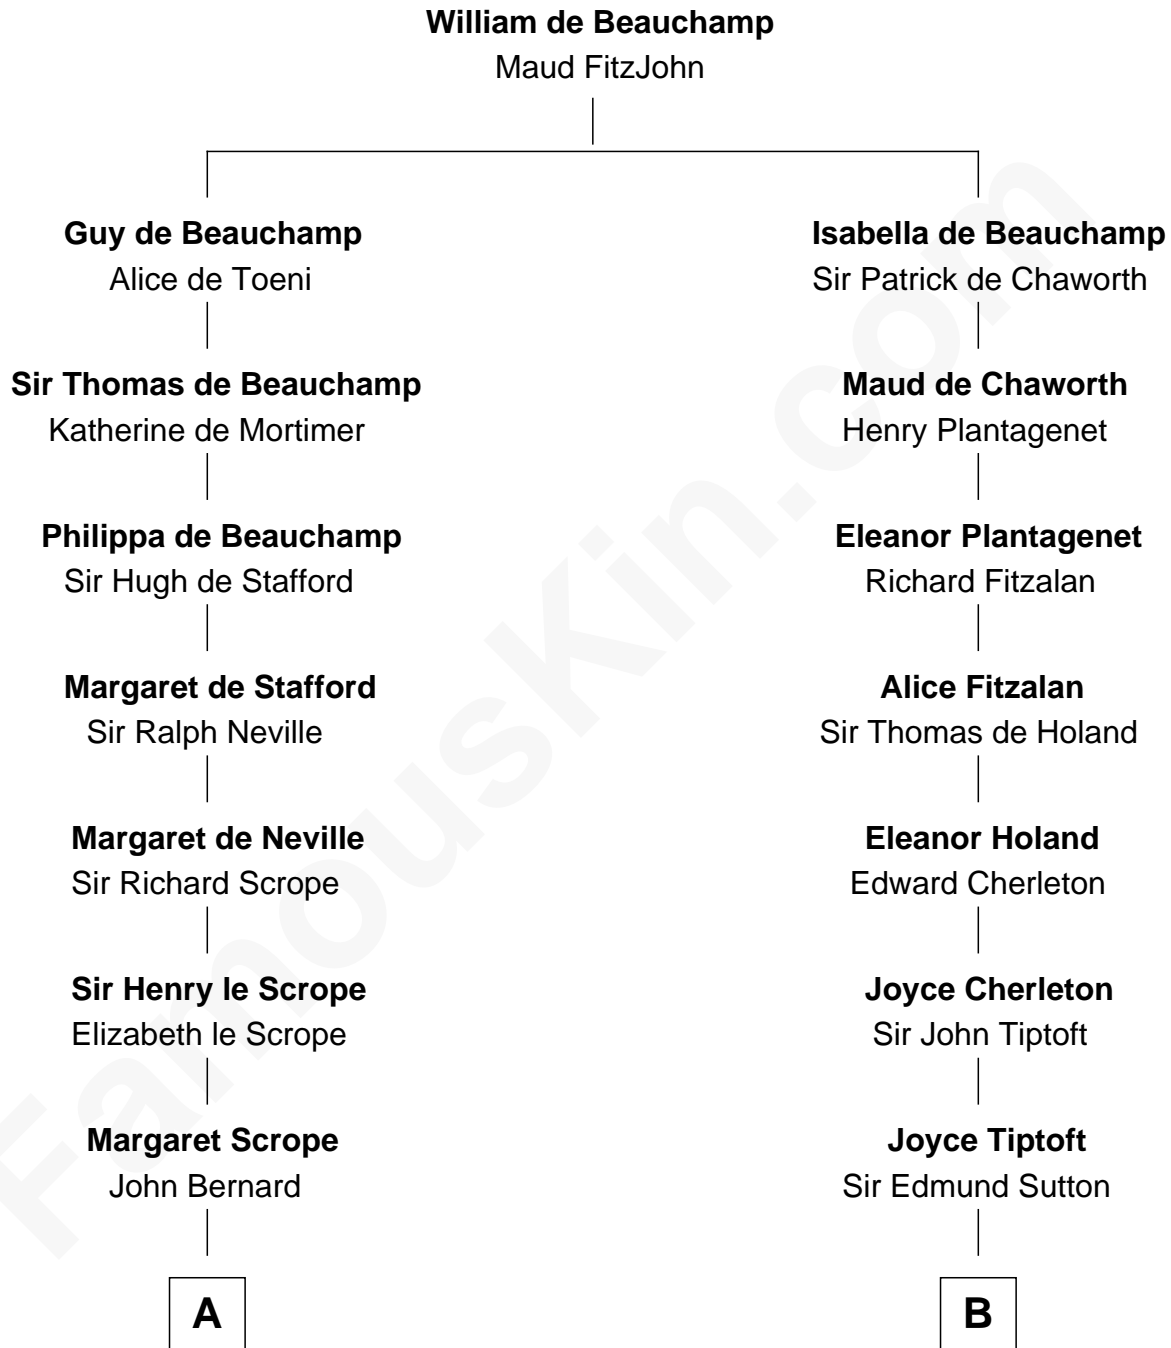

FamousKin.com

Relationship Chart of

Admiral Richard Byrd

Polar Explorer

19th cousin of

Colonel Robert Gould Shaw

U.S. Civil War leader of film "Glory" fame

C

Col. William Byrd
Jane Meriwether Rivers

Richard Evelyn Byrd
Eleanor Bolling Flood

Admiral Richard Byrd
Polar Explorer

D

Elizabeth Willard Parkman
Robert Gould Shaw

Francis George Shaw
Sarah Blake Sturgis

Colonel Robert Gould Shaw
Main character in film "Glory"