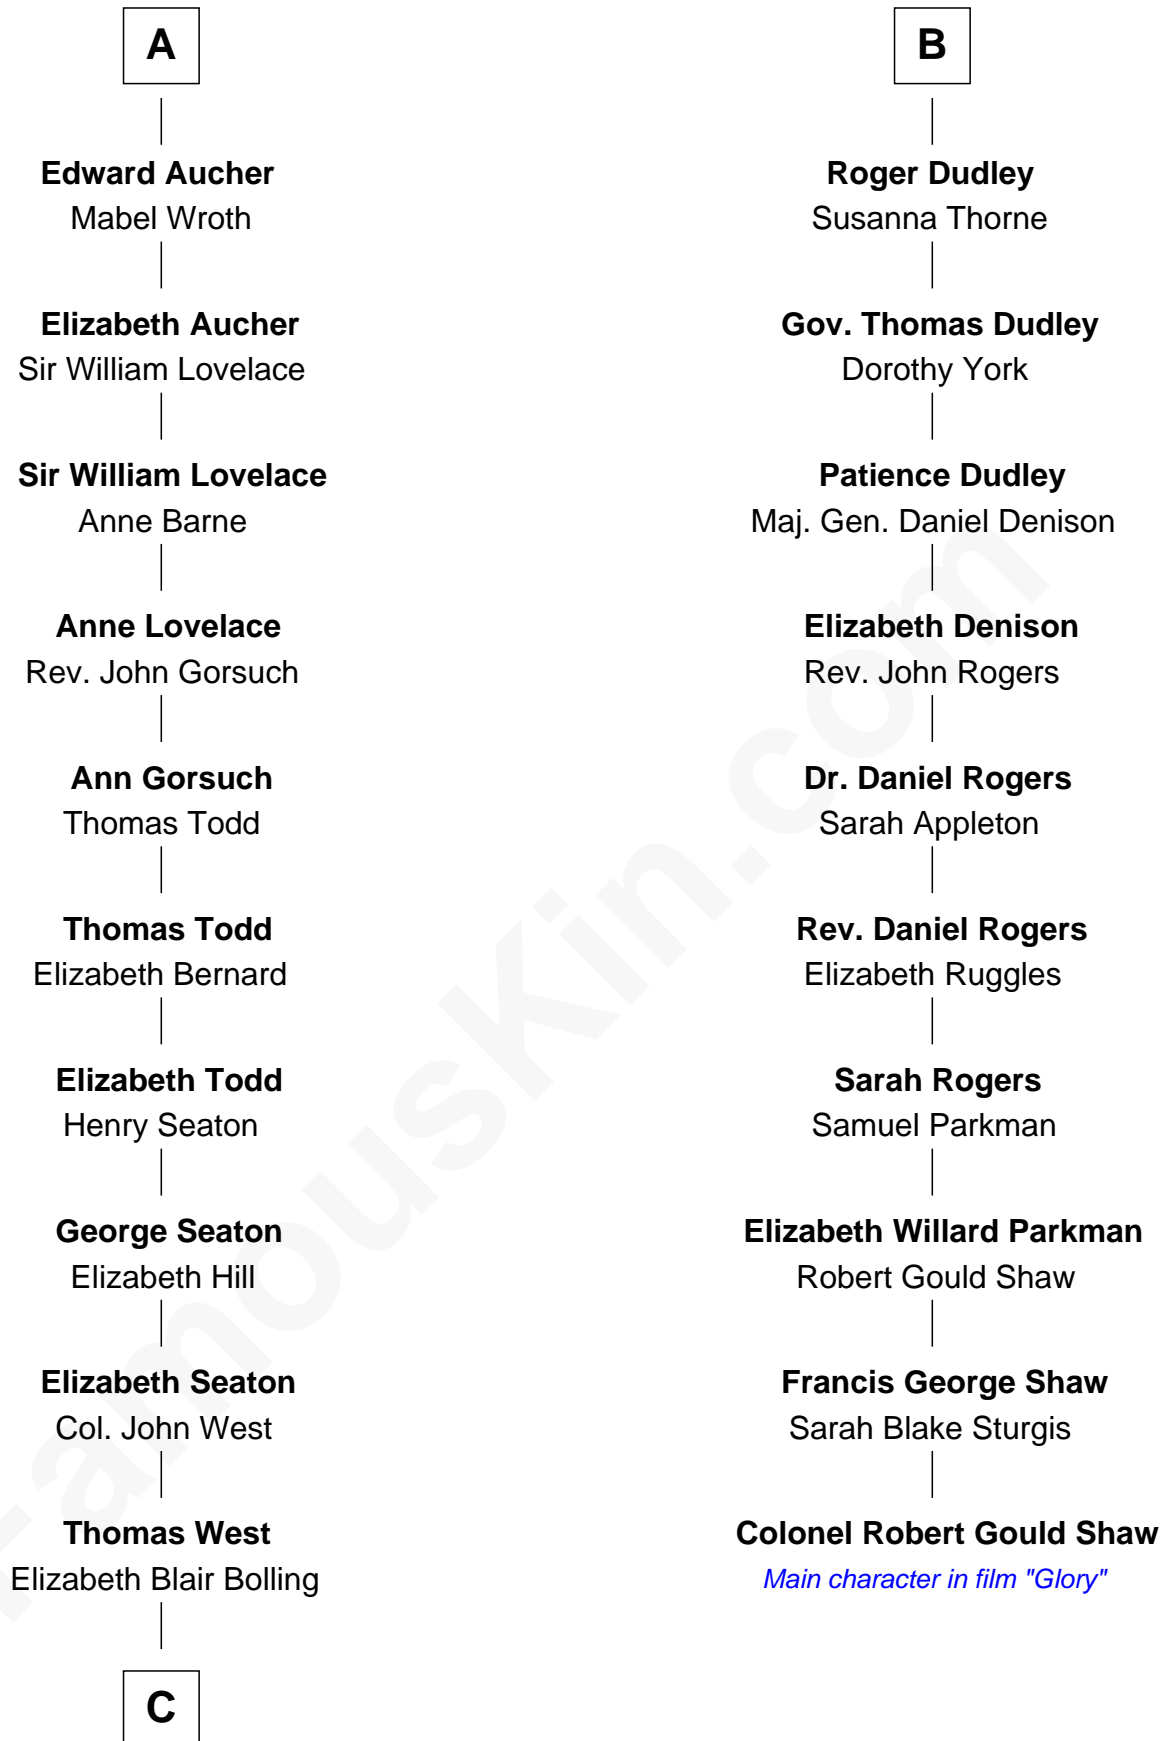

FamousKin.com
Relationship Chart of
Admiral Richard Byrd
Polar Explorer

16th cousin 5 times removed of
Colonel Robert Gould Shaw
U.S. Civil War leader of film "Glory" fame

C

Eliza Bolling West
Dr. Joel Walker Flood

Col. Henry De La Warr Flood
Mary Elizabeth Trent

Joel Walker Flood
Ella Faulkner

Eleanor Bolling Flood
Richard Evelyn Byrd

Admiral Richard Byrd
Polar Explorer

FamousKin.com