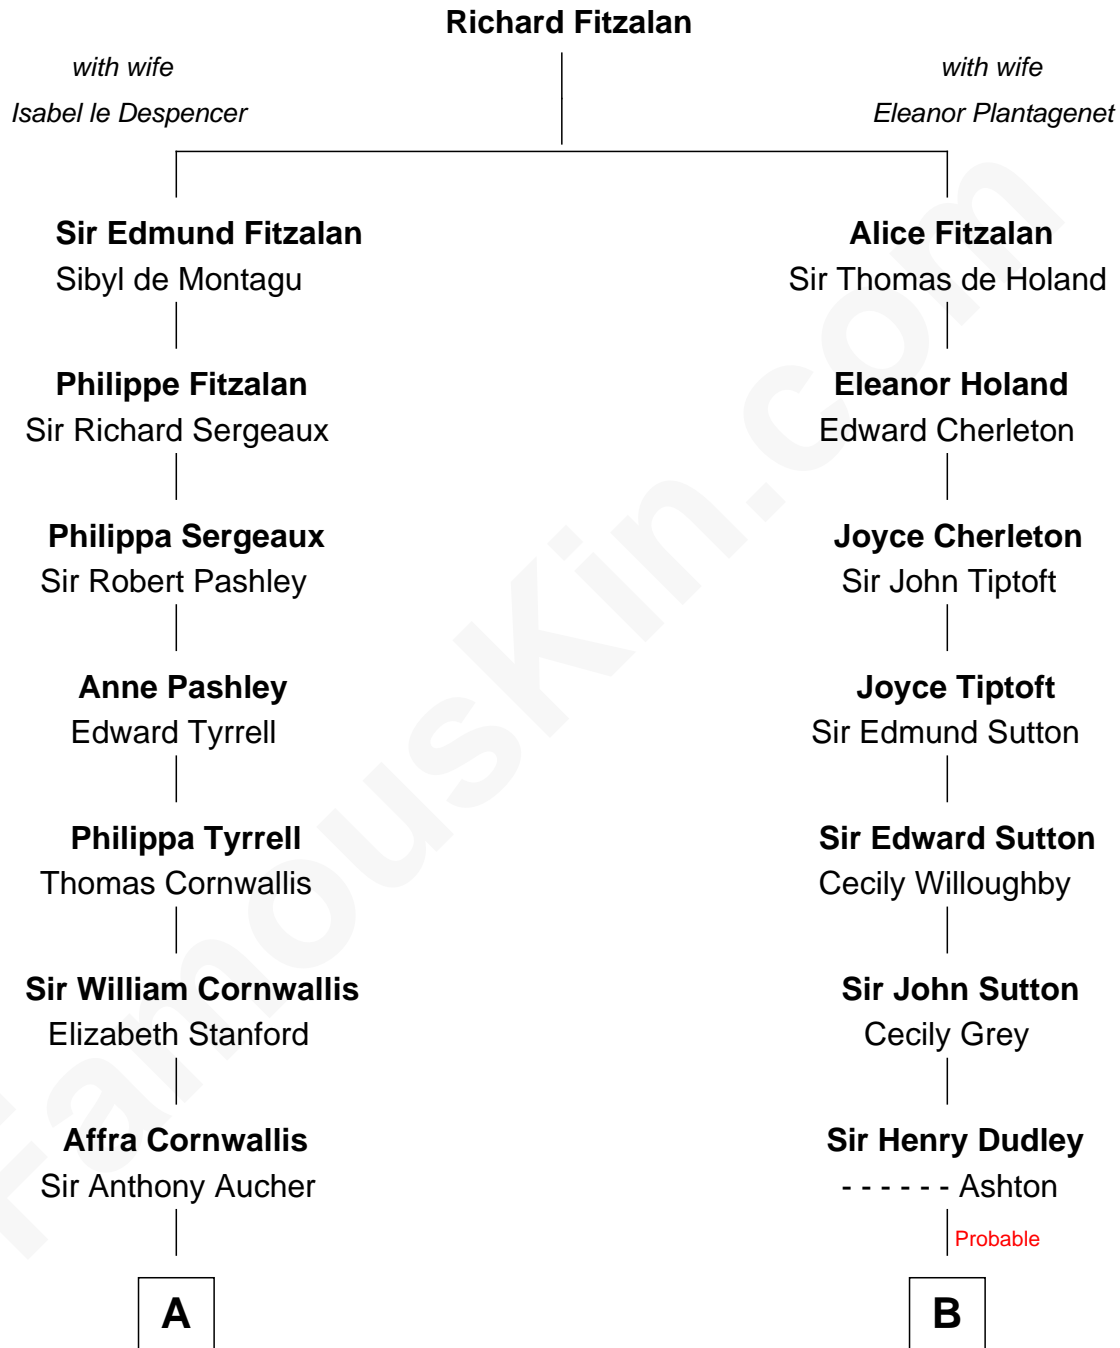

FamousKin.com
Relationship Chart of
Admiral Richard Byrd
Polar Explorer

16th cousin 5 times removed of
Colonel Robert Gould Shaw
U.S. Civil War leader of film "Glory" fame

C

Eliza Bolling West
Dr. Joel Walker Flood

Col. Henry De La Warr Flood
Mary Elizabeth Trent

Joel Walker Flood
Ella Faulkner

Eleanor Bolling Flood
Richard Evelyn Byrd

Admiral Richard Byrd
Polar Explorer

FamousKin.com