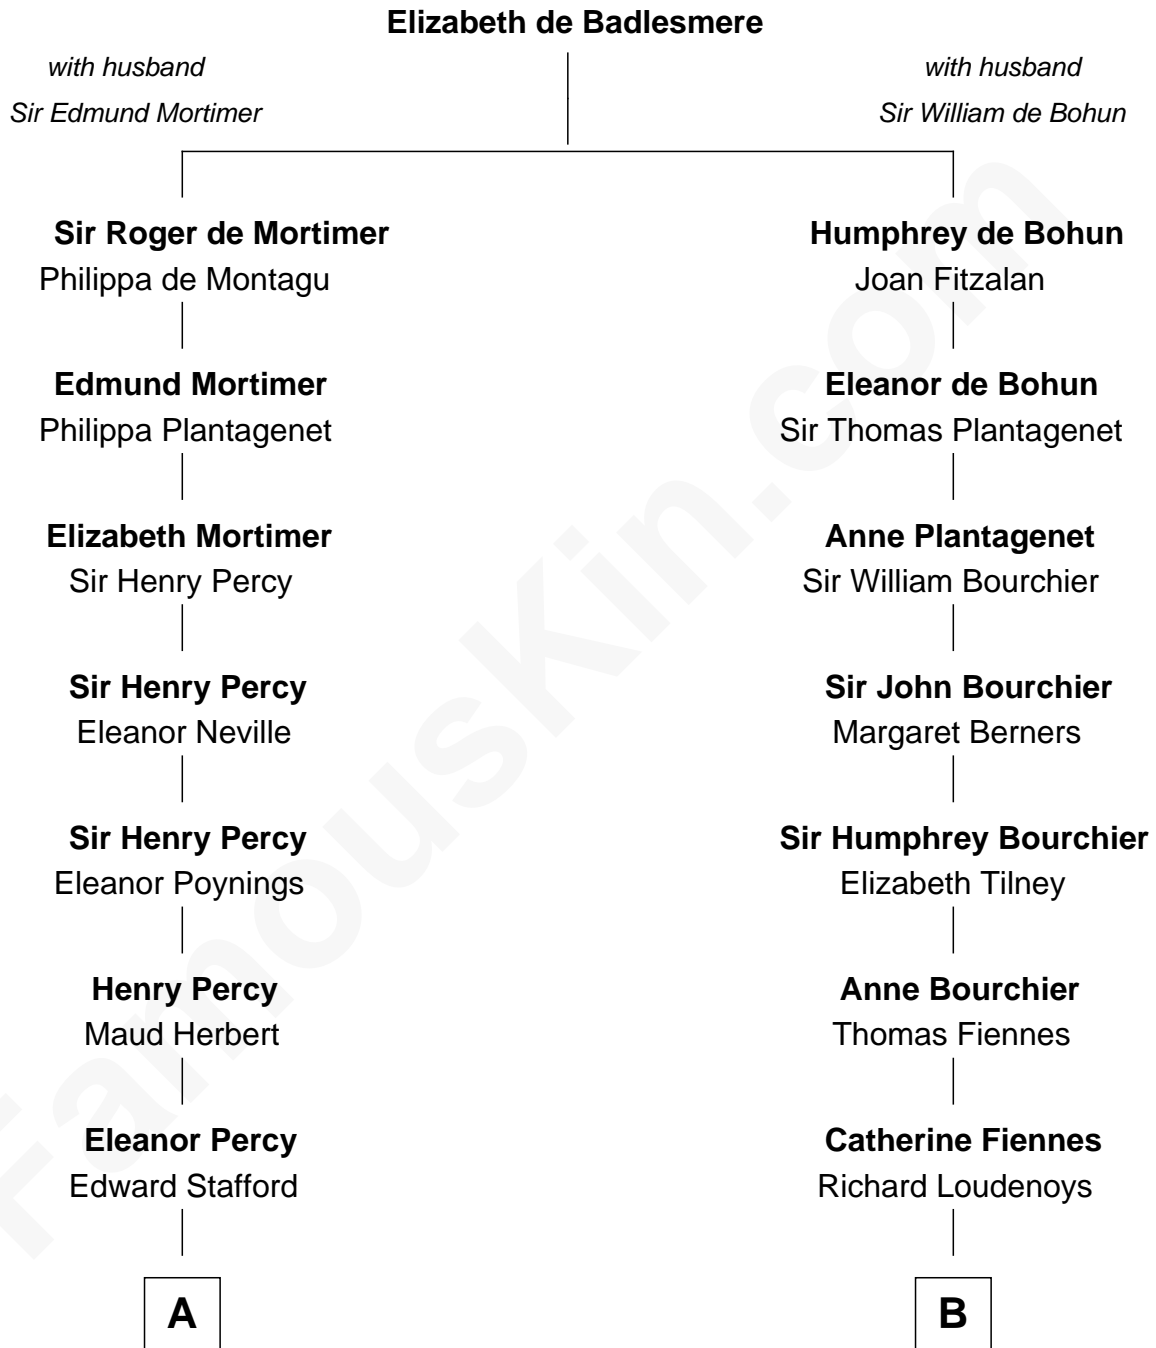

FamousKin.com
Relationship Chart of
Admiral Richard Byrd
Polar Explorer

20th cousin 1 time removed of
Anne Baxter
Movie Actress

C

Richard Evelyn Byrd

Anne Harrison

Col. William Byrd
Jane Meriwether Rivers

Richard Evelyn Byrd
Eleanor Bolling Flood

Admiral Richard Byrd
Polar Explorer

D

Rev. David Wright

Abigail Goddard

William Carey Wright
Anna Lloyd Jones

Frank Lloyd Wright
Catherine L. Tobin

Catherine Dorothy Wright
Kenneth Stuart Baxter

Anne Baxter
Movie Actress