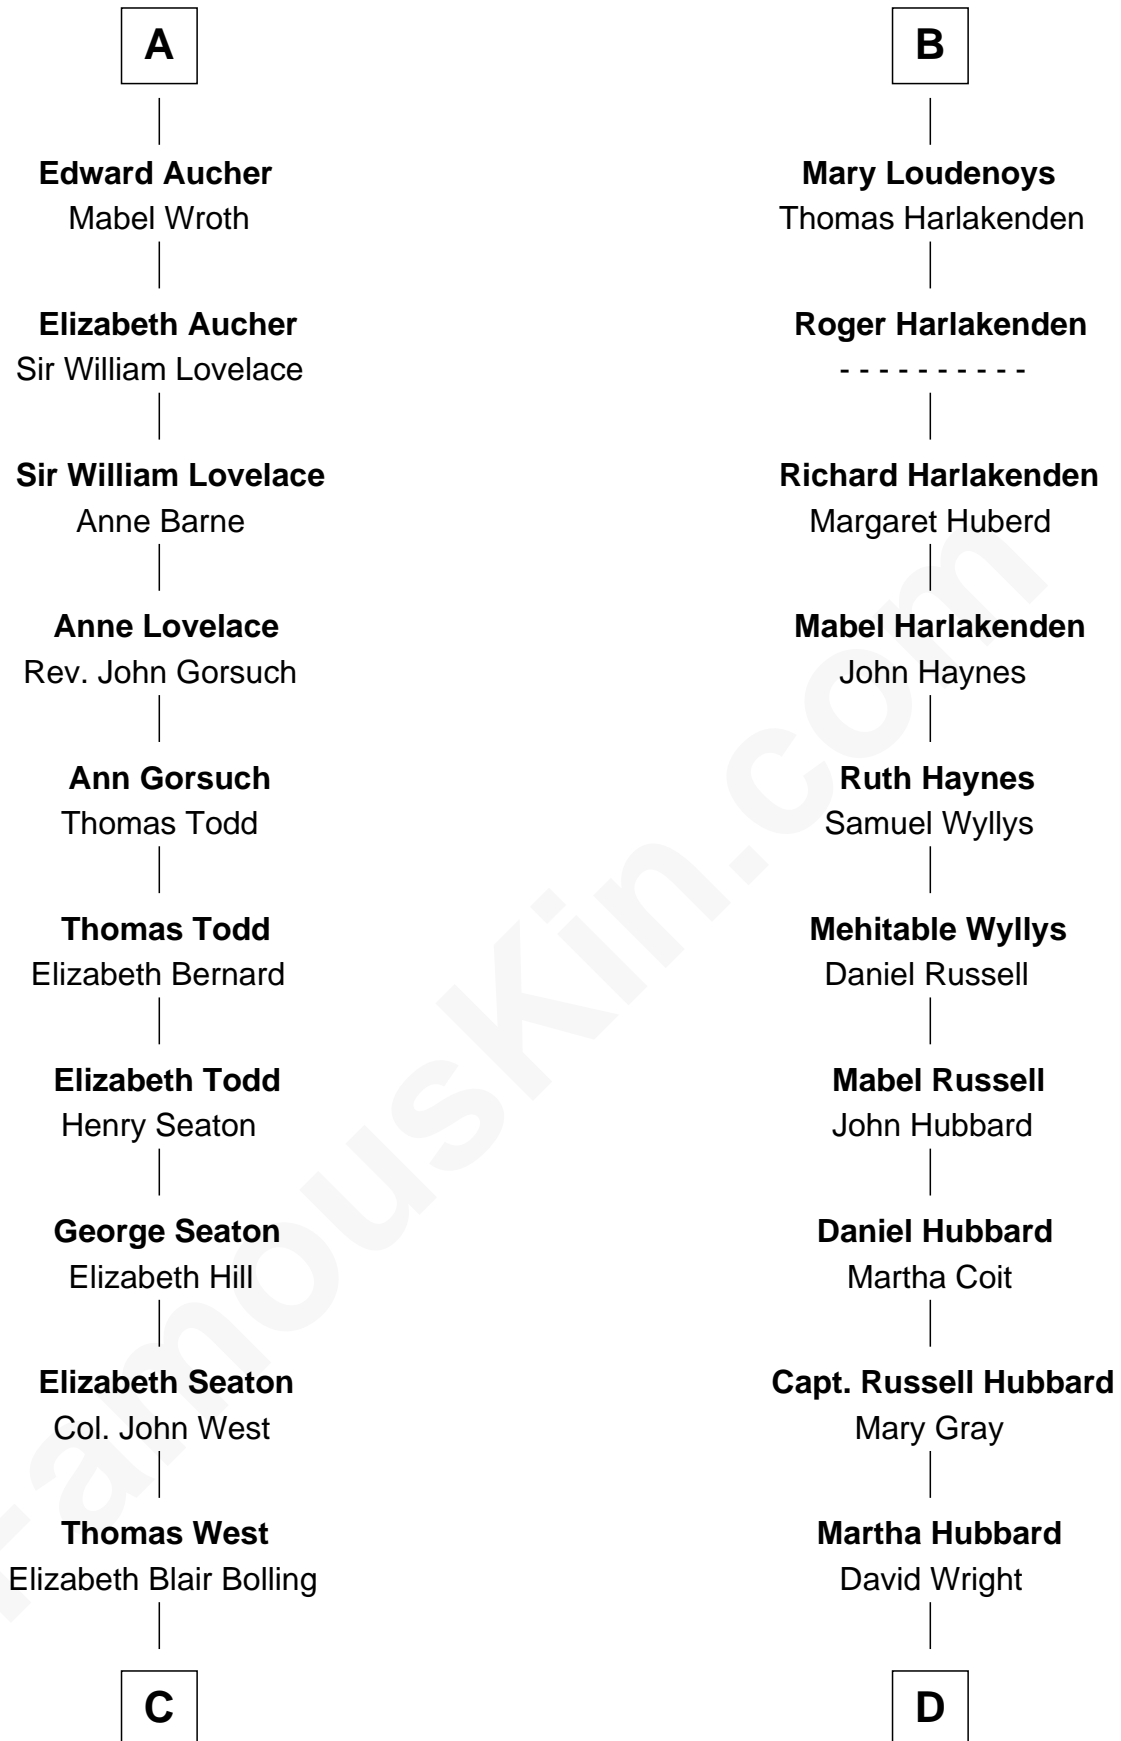

FamousKin.com

Relationship Chart of

Admiral Richard Byrd

Polar Explorer

21st cousin of

Anne Baxter

Movie Actress

C

Eliza Bolling West
Dr. Joel Walker Flood

Col. Henry De La Warr Flood
Mary Elizabeth Trent

Joel Walker Flood
Ella Faulkner

Eleanor Bolling Flood
Richard Evelyn Byrd

Admiral Richard Byrd
Polar Explorer

D

Rev. David Wright
Abigail Goddard