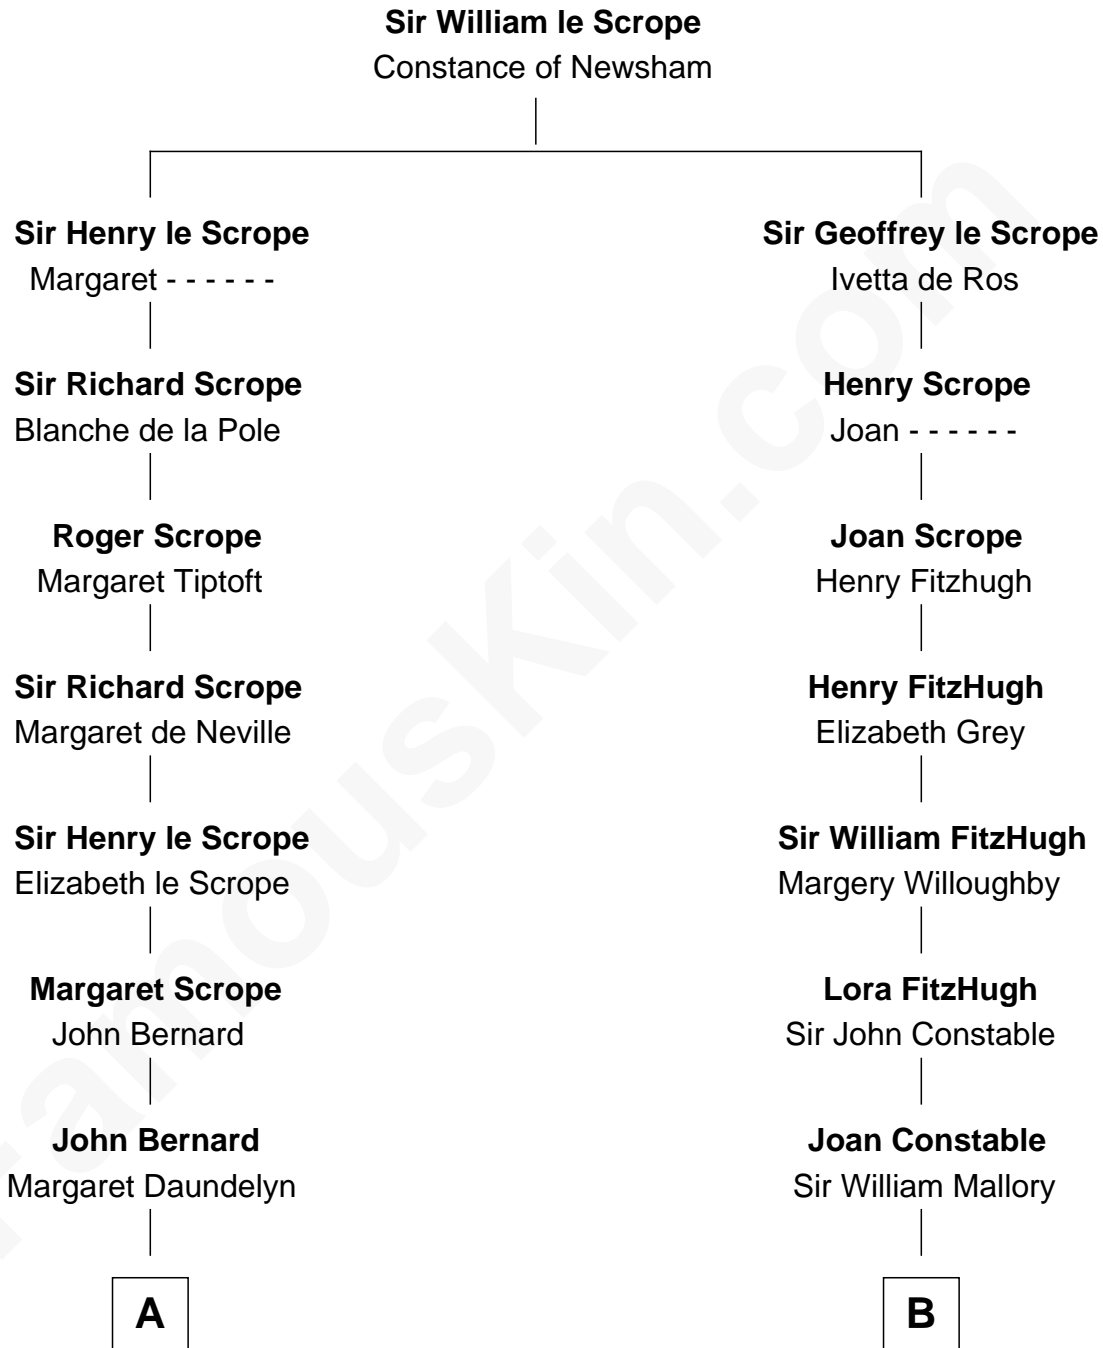

**FamousKin.com**  
**Relationship Chart of**  
**Admiral Richard Byrd**  
*Polar Explorer*

18th cousin 3 times removed of  
**Liza Minnelli**  
*Singer and Actress*

**C**

**Richard Evelyn Byrd**  
Eleanor Bolling Flood

**Admiral Richard Byrd**  
*Polar Explorer*

**D**

**John Aldridge Baugh**  
Mary Ann Marable

**Elizabeth Baugh**  
William Tecumseh Gumm

**Francis Avent Gumm**  
Ethel Marian Milne

**Frances Ethel Gumm**  
Vincent Minnelli

**Liza Minnelli**  
*Singer and Actress*