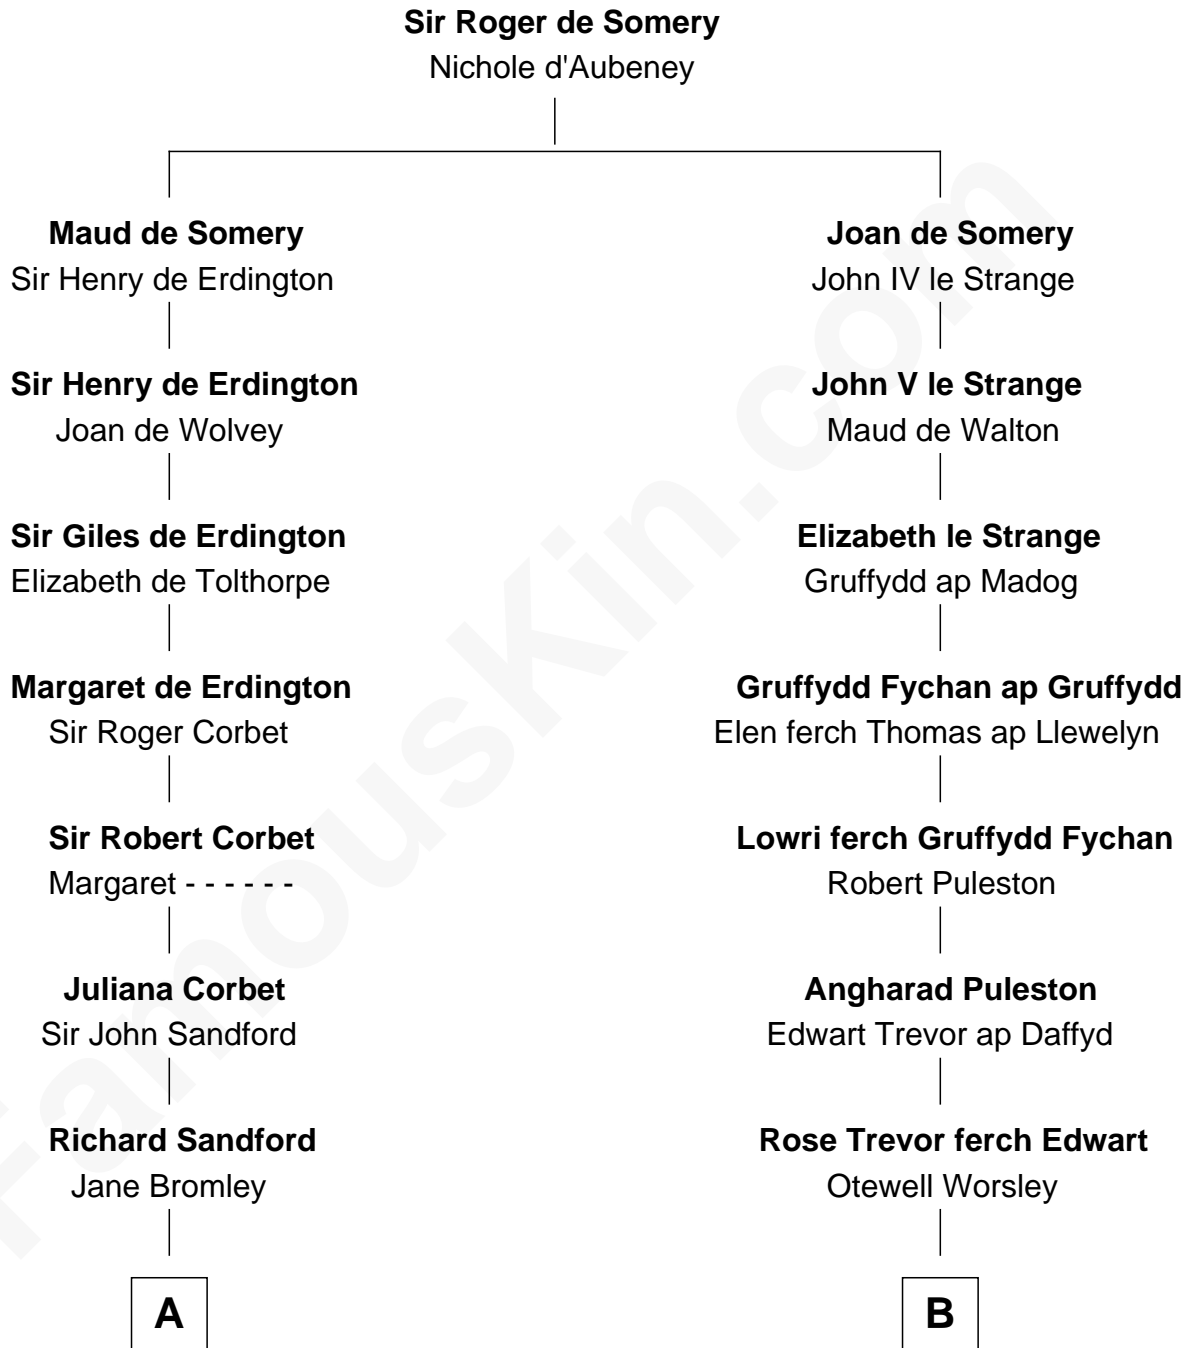

FamousKin.com
Relationship Chart of
Admiral Richard Byrd
Polar Explorer

18th cousin 2 times removed of
Eliphalet Remington
Founder of Remington Arms Company

C

Anne Harrison
Richard Evelyn Byrd

Col. William Byrd
Jane Meriwether Rivers

Richard Evelyn Byrd
Eleanor Bolling Flood

Admiral Richard Byrd
Polar Explorer

D

Elizabeth Kilbourn
Eliphalet Remington

Eliphalet Remington
Founder of Remington Arms Company

FamousKin.com