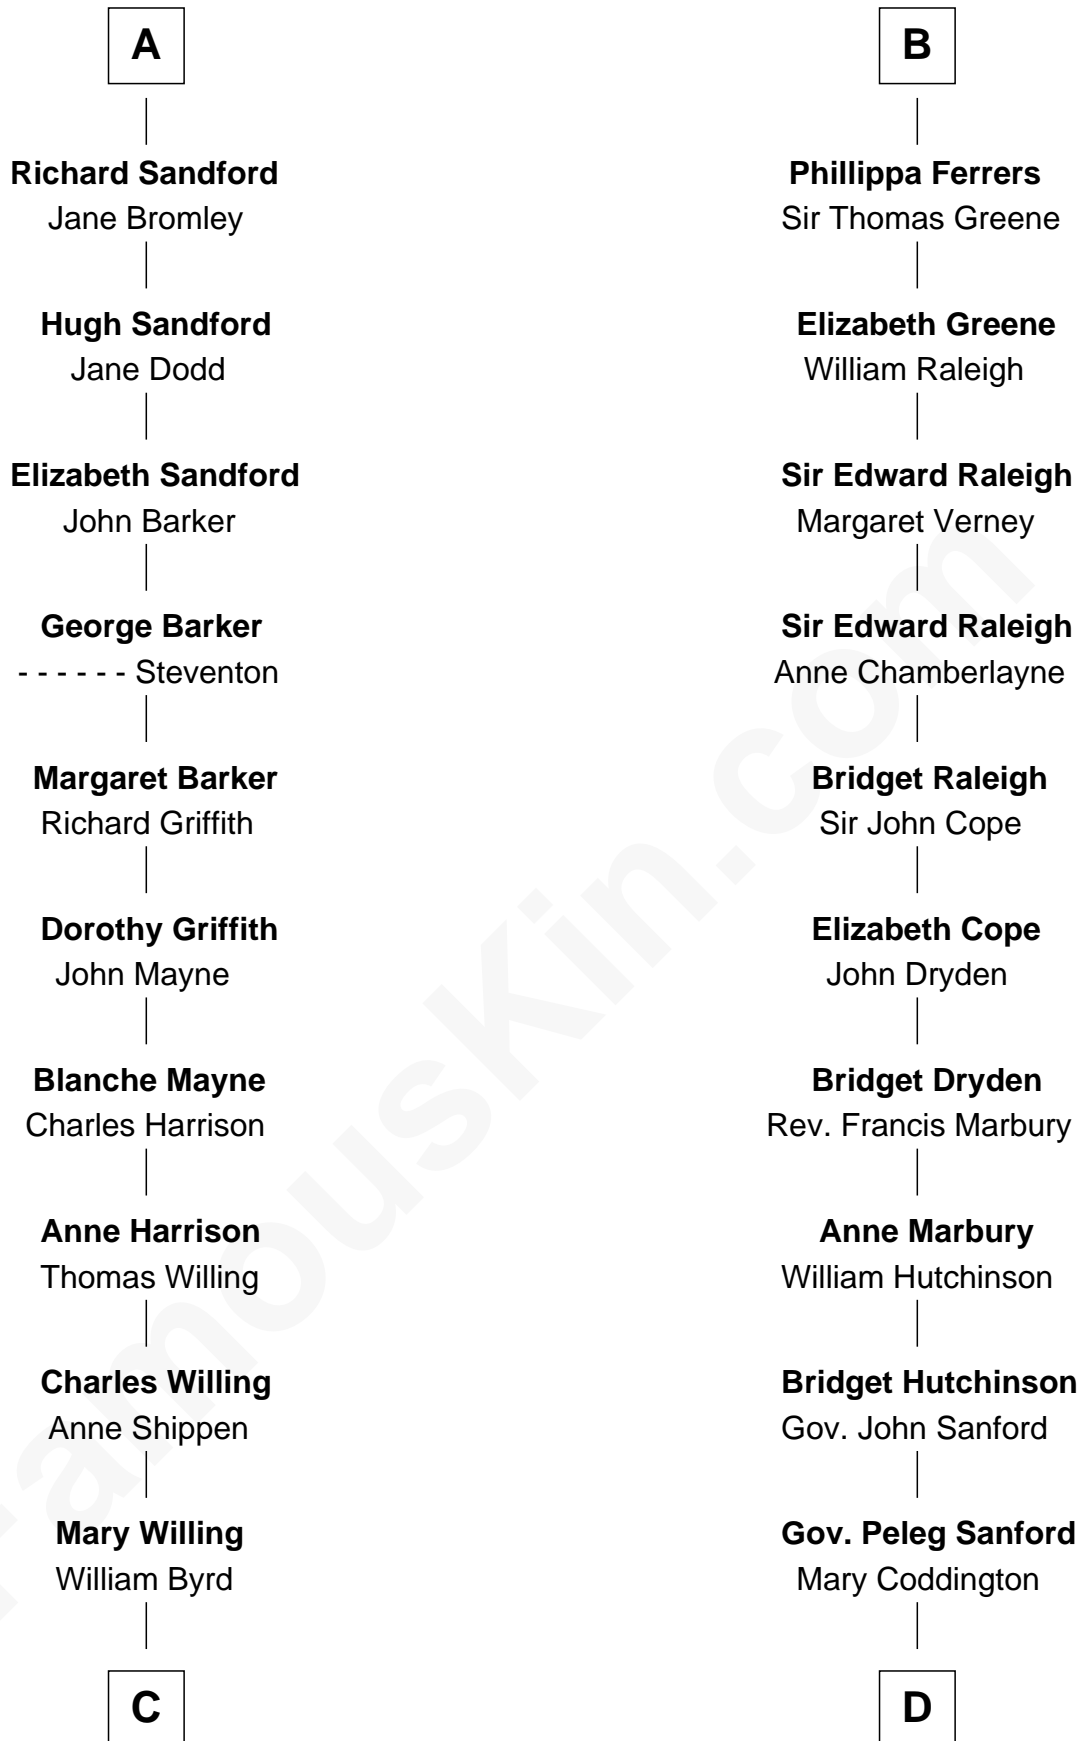

FamousKin.com

Relationship Chart of

Admiral Richard Byrd

Polar Explorer

21st cousin of

Lucretia (Rudolph) Garfield

First Lady of President James Garfield

William d'Aubenev

Mabel of Chester

C

Evelyn Taylor Byrd

Benjamin Harrison

Anne Harrison

Richard Evelyn Byrd

Col. William Byrd

Jane Meriwether Rivers

Richard Evelyn Byrd

Eleanor Bolling Flood

Admiral Richard Byrd

Polar Explorer

D

Anne Sanford

Capt. John Mason

Peleg Sanford Mason