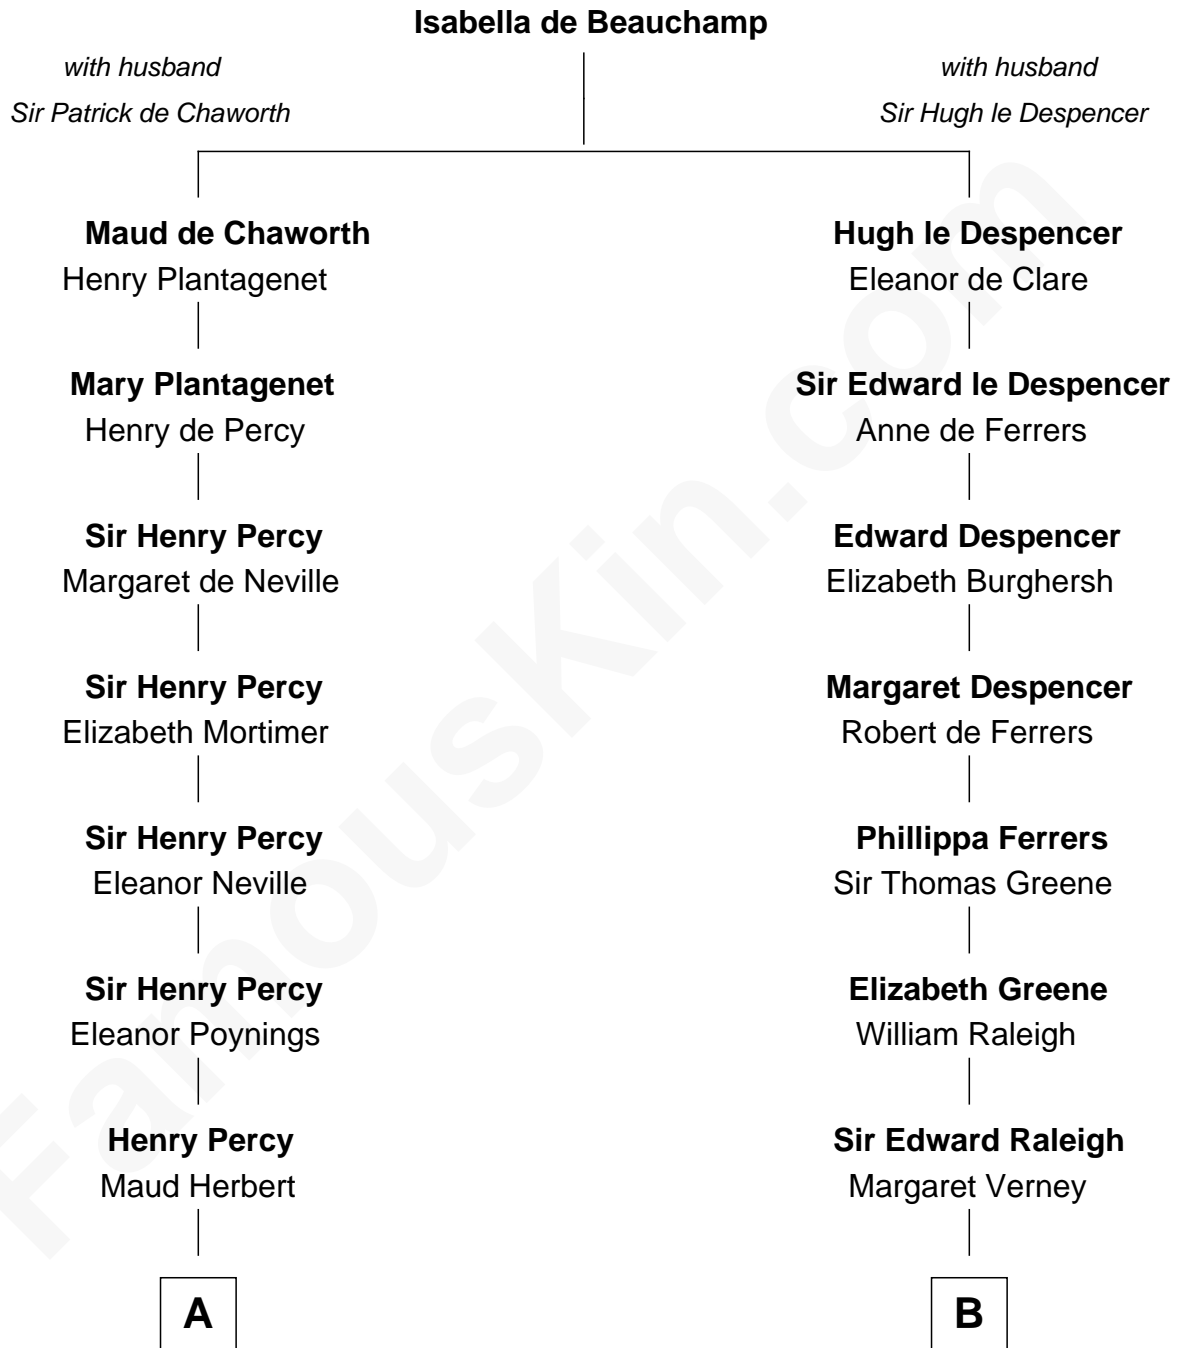

**FamousKin.com**  
**Relationship Chart of**  
**Admiral Richard Byrd**  
*Polar Explorer*

18th cousin 3 times removed of  
**Lucretia (Rudolph) Garfield**  
*First Lady of President James Garfield*

**C**

**Thomas Taylor Byrd**

Mary Armistead

**Richard Evelyn Byrd**

Anne Harrison

**Col. William Byrd**

Jane Meriwether Rivers

**Richard Evelyn Byrd**

Eleanor Bolling Flood

**Admiral Richard Byrd**

*Polar Explorer*

**D**

**Arabella Greene Mason**

Zebulon Rudolph

**Lucretia (Rudolph) Garfield**

*First Lady of James Garfield*