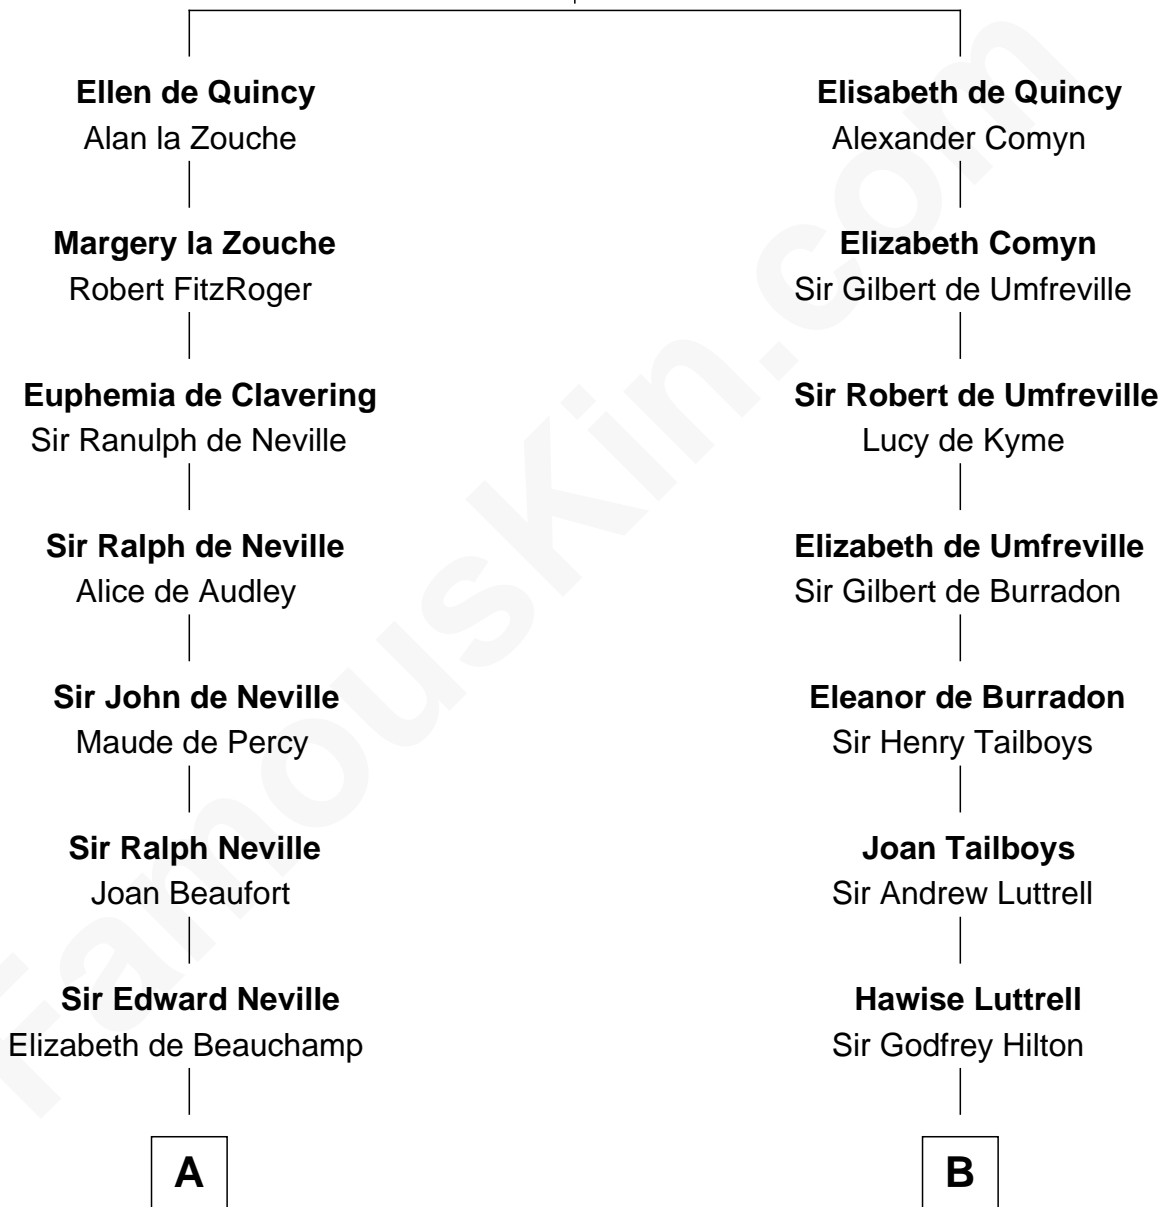

FamousKin.com

Relationship Chart of

Admiral Richard Byrd

Polar Explorer

20th cousin 1 time removed of

Lucretia (Rudolph) Garfield

First Lady of President James Garfield

Sir Roger de Quincy

Helen of Galloway

C

Thomas Taylor Byrd

Mary Armistead

Richard Evelyn Byrd

Anne Harrison

Col. William Byrd

Jane Meriwether Rivers

Richard Evelyn Byrd

Eleanor Bolling Flood

Admiral Richard Byrd

Polar Explorer

D

John Greene

Azubah Ward

Lucretia Greene