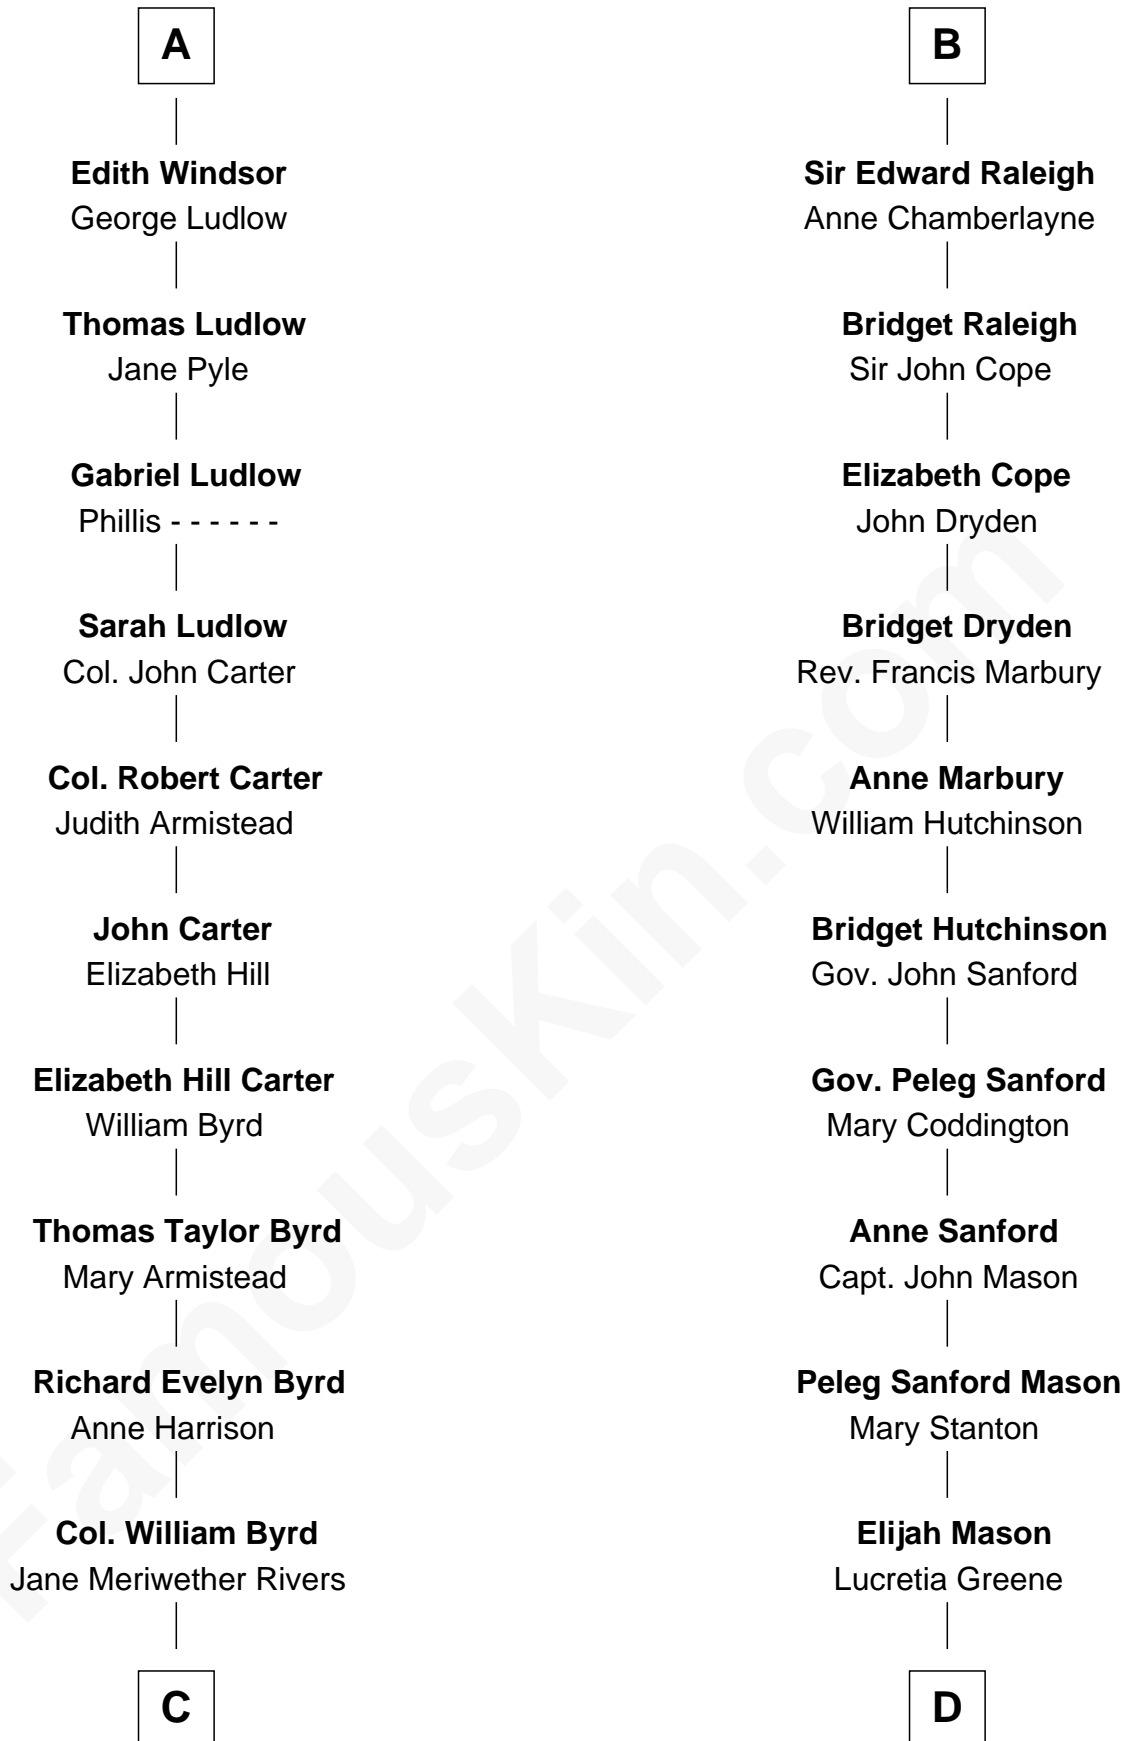

FamousKin.com

Relationship Chart of

Admiral Richard Byrd

Polar Explorer

18th cousin of

Lucretia (Rudolph) Garfield

First Lady of President James Garfield

Humphrey de Bohun

Elizabeth Plantagenet

C

Richard Evelyn Byrd
Eleanor Bolling Flood

Admiral Richard Byrd
Polar Explorer

D

Arabella Greene Mason
Zebulon Rudolph

Lucretia (Rudolph) Garfield
First Lady of James Garfield

FamousKin.com