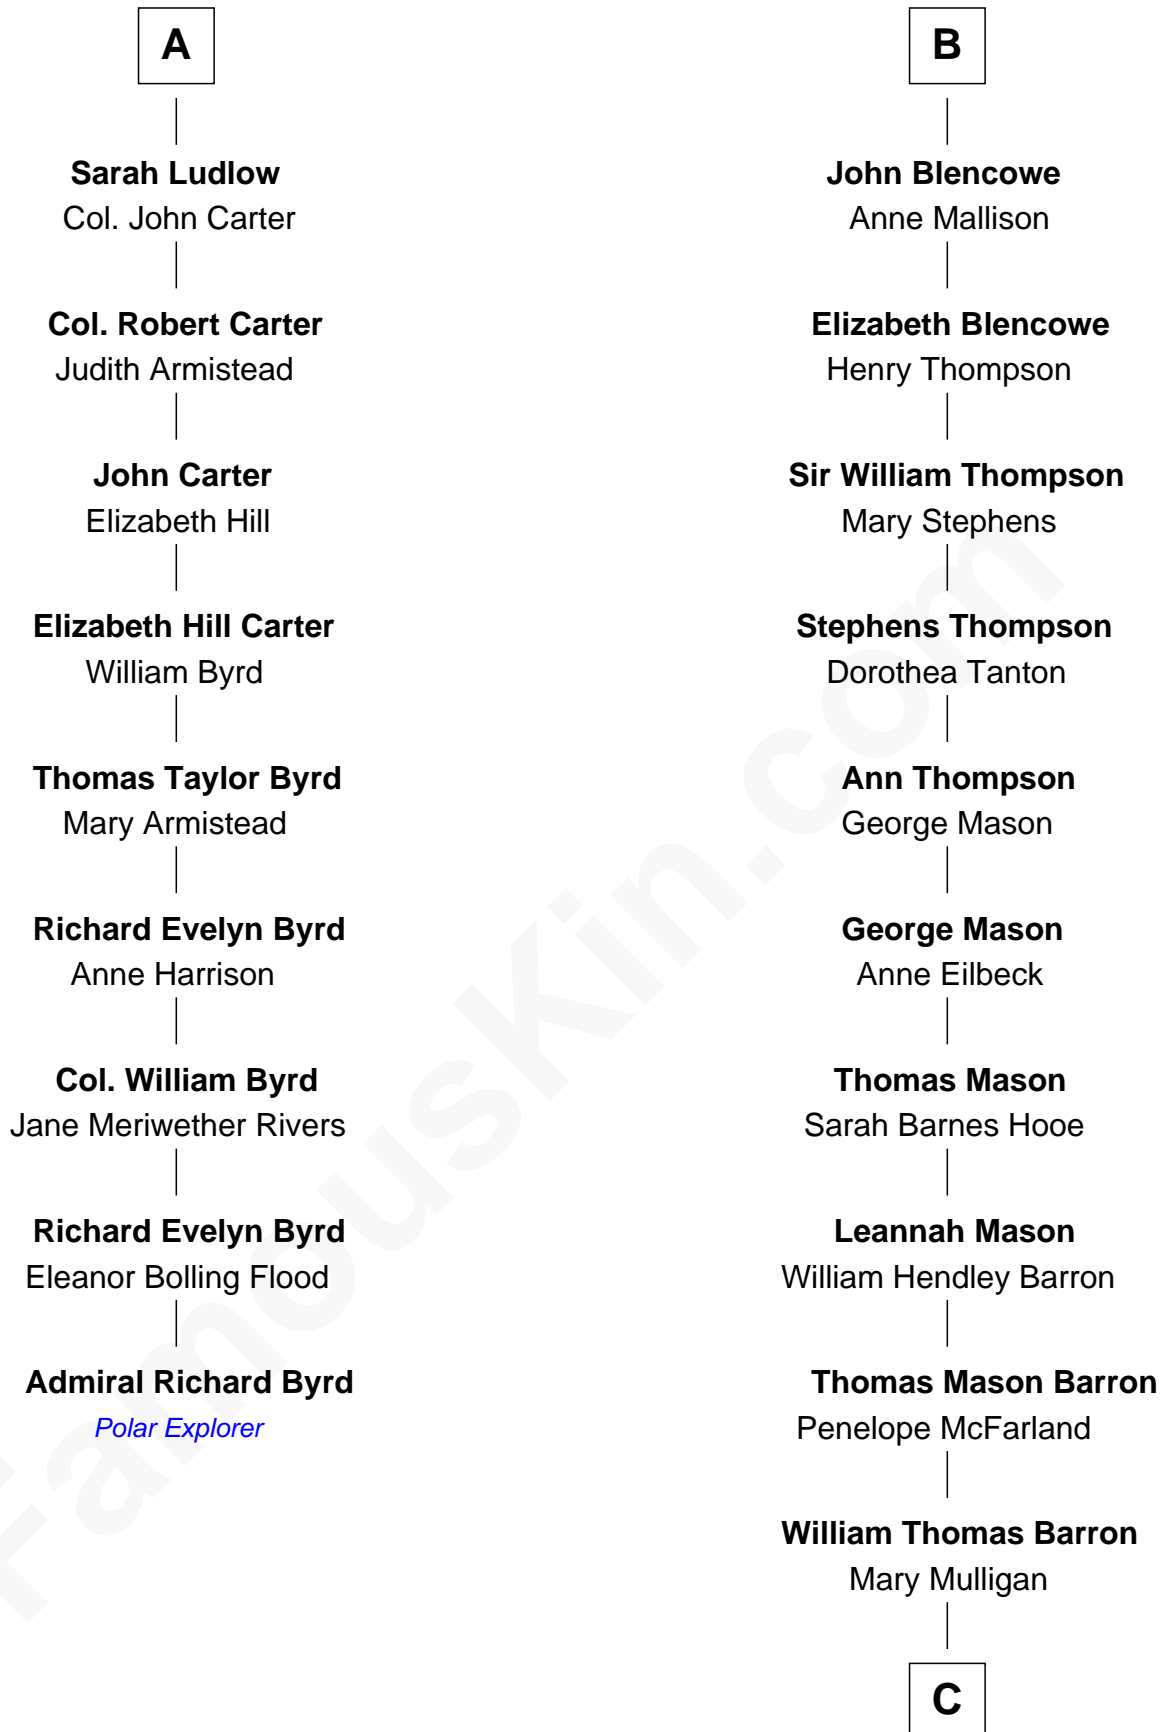

**FamousKin.com**  
**Relationship Chart of**  
**Admiral Richard Byrd**  
*Polar Explorer*

15th cousin 5 times removed of  
**Paris Hilton**  
*Socialite and TV Personality*

**Sir Walter Blount**  
 Sancha de Ayala

**Sir Thomas Blount**  
 Margaret de Gresley

**Constance Blount**  
 Sir John Sutton

**Sir Walter Blount**  
 Helena Byron

**Sir John Sutton**  
 Elizabeth Berkeley

**Sir William Blount**  
 Margaret Echyngam

**Sir Edmund Sutton**  
 Matilda Clifford

**Elizabeth Blount**  
 Sir Andrews de Windsor

**Thomas Dudley**  
 Grace Threlkeld

**Edith Windsor**  
 George Ludlow

**Winifred Dudley**  
 Anthony Blencowe

**Thomas Ludlow**  
 Jane Pyle

**Richard Blencowe**  
 Apollonia Tolson

**Gabriel Ludlow**  
 Phillis - - - - -

**Sir Henry Blencowe**  
 Grace Sandford

**A**

**B**

**C**

**Mary Adelaide Barron**  
Conrad Nicholson Hilton

**Barron Hilton**  
Marilyn June Hawley