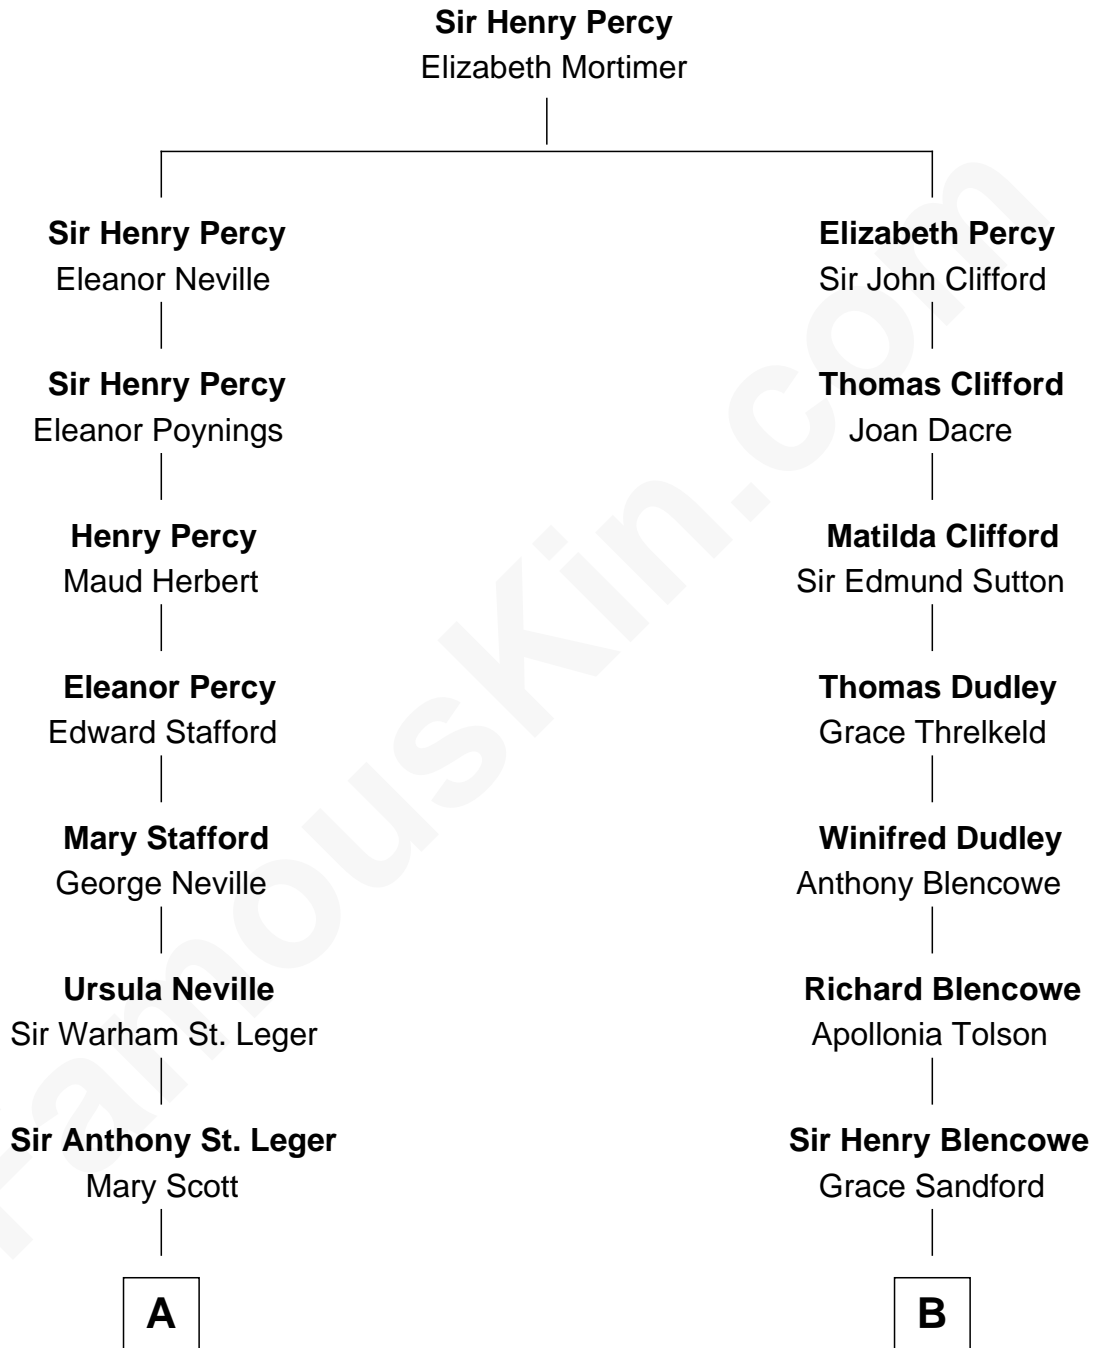

FamousKin.com
Relationship Chart of
Admiral Richard Byrd
Polar Explorer

17th cousin 3 times removed of
Paris Hilton
Socialite and TV Personality

C

Mary Adelaide Barron
Conrad Nicholson Hilton

Barron Hilton
Marilyn June Hawley