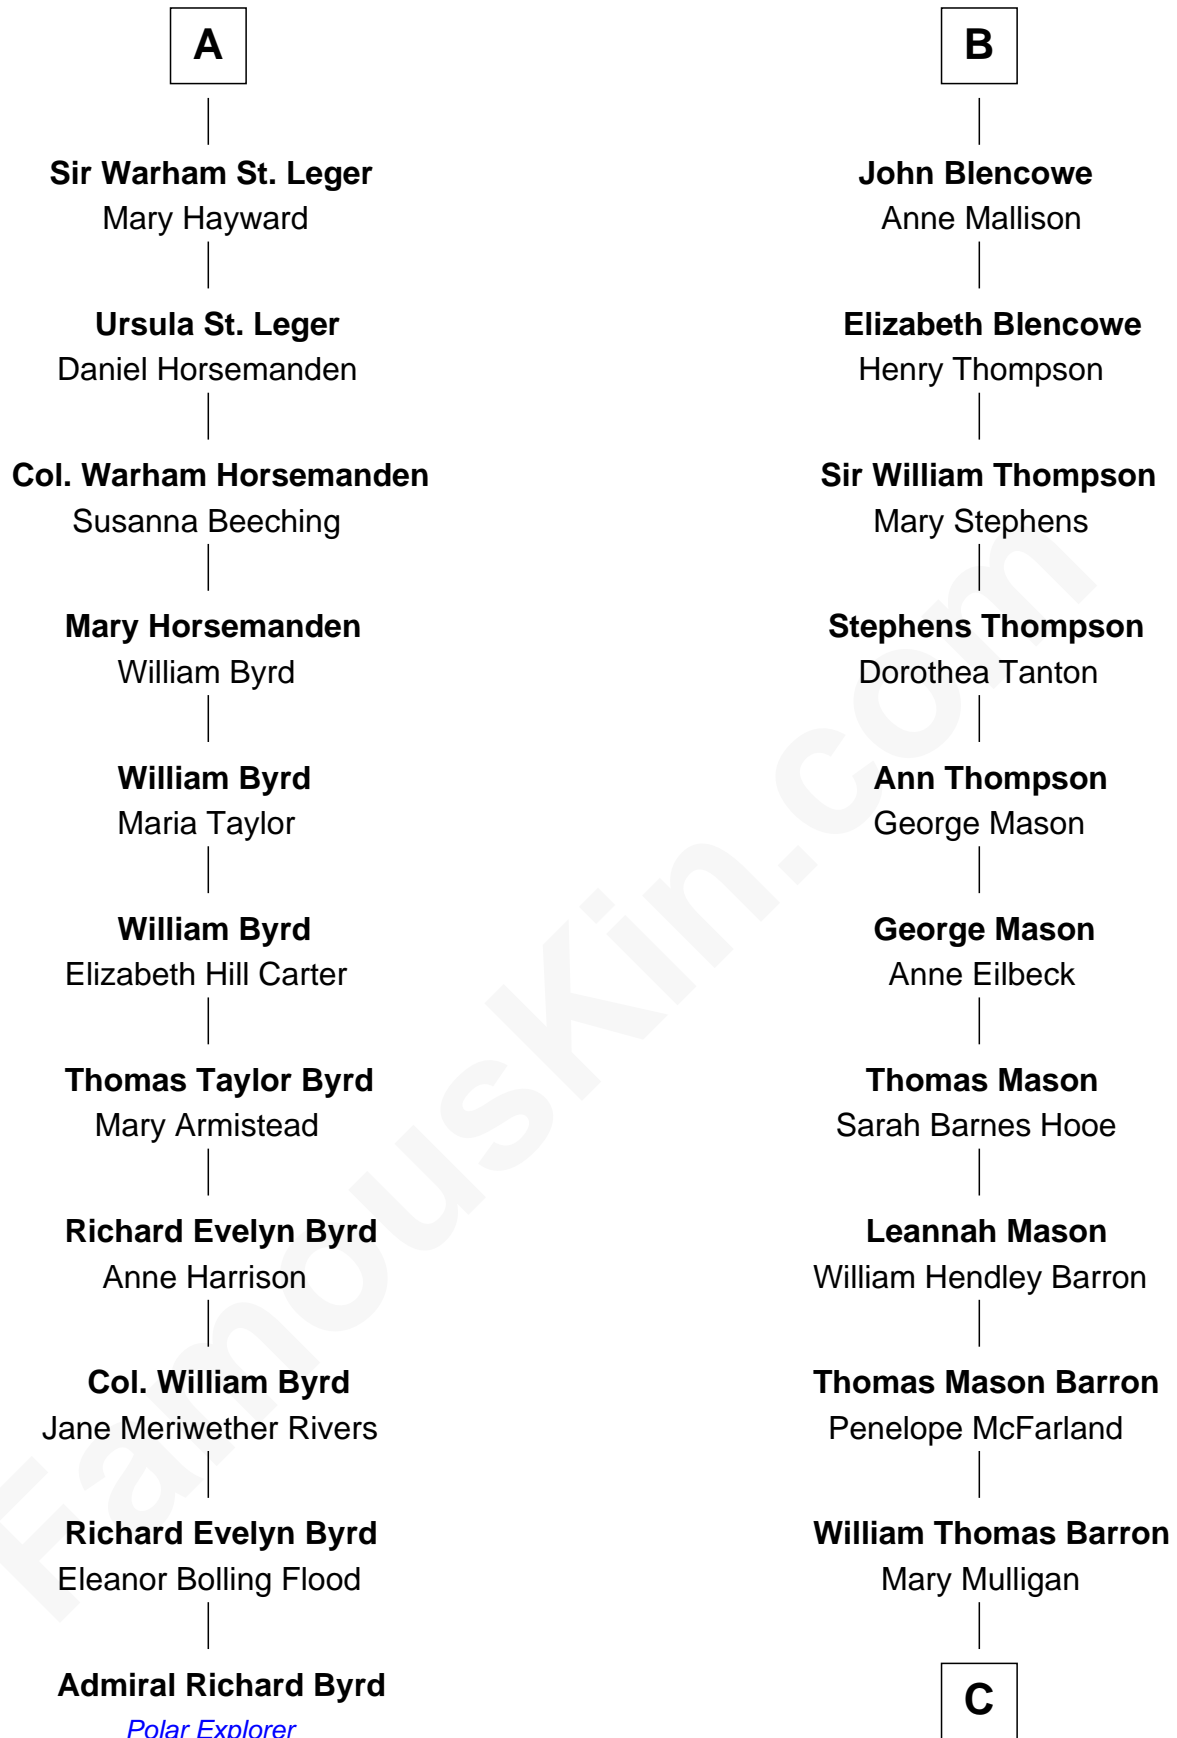

FamousKin.com
Relationship Chart of
Admiral Richard Byrd
Polar Explorer

17th cousin 3 times removed of
Paris Hilton
Socialite and TV Personality

C

Mary Adelaide Barron
Conrad Nicholson Hilton

Barron Hilton
Marilyn June Hawley

Richard Howard Hilton
Kathleen Elizabeth Avanzino

Paris Hilton

Socialite and TV Personality

FamousKin.com