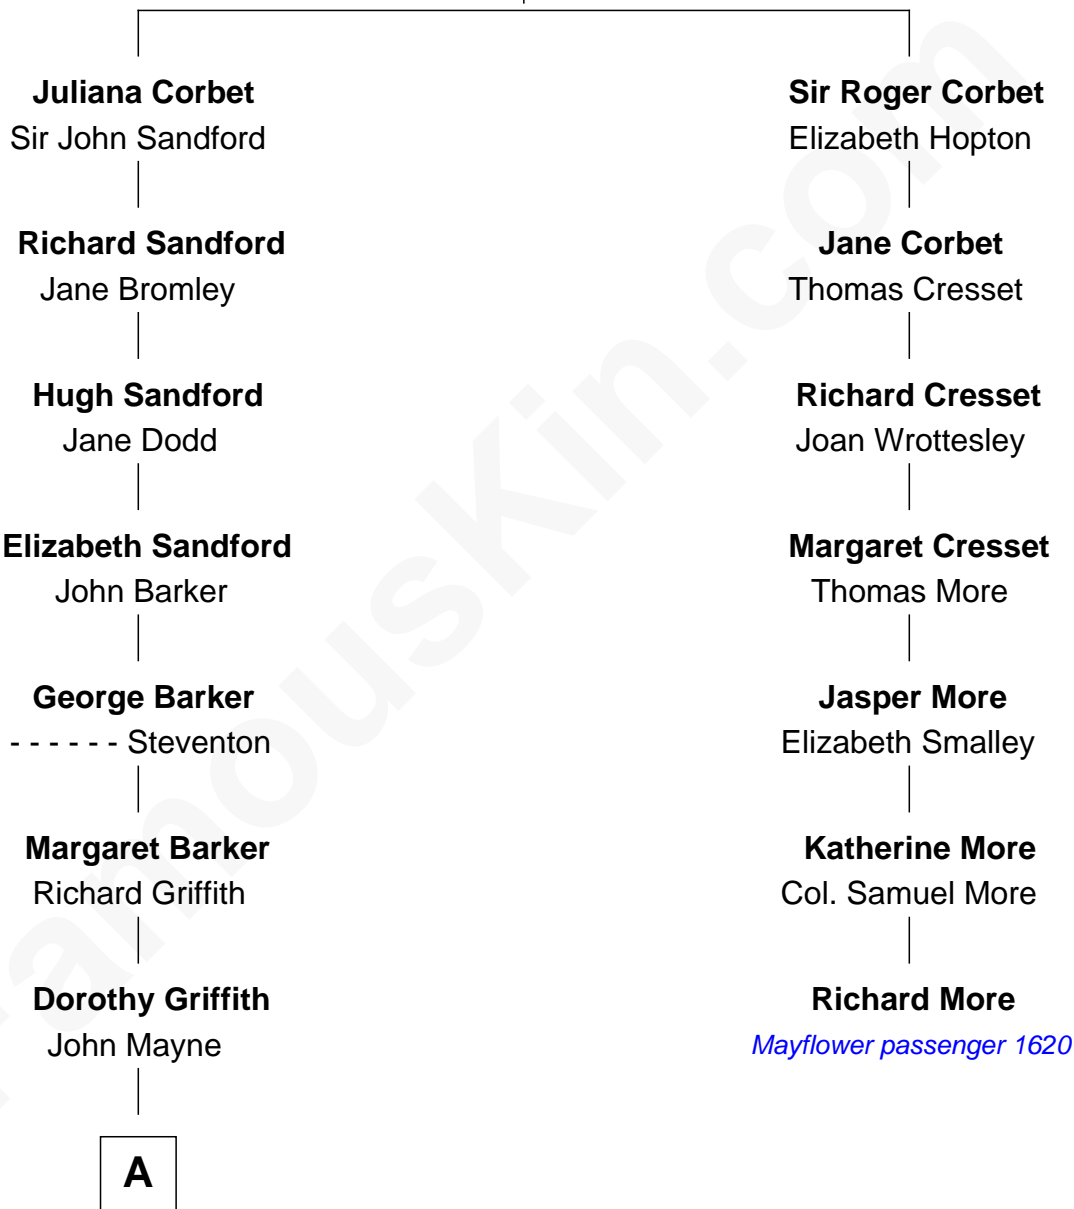

## Relationship Chart of

### Admiral Richard Byrd

*Polar Explorer*

**MAYFLOWER**

6th cousin 9 times removed of

**Richard More**

*(c1614 - c1696) Mayflower passenger 1620*

**Sir Robert Corbet**

Margaret - - - - -

**A**

—  
**Blanche Mayne**  
Charles Harrison

—  
**Anne Harrison**  
Thomas Willing

—  
**Charles Willing**  
Anne Shippen

—  
**Mary Willing**  
William Byrd

—  
**Evelyn Taylor Byrd**  
Benjamin Harrison

—  
**Anne Harrison**  
Richard Evelyn Byrd

—  
**Col. William Byrd**  
Jane Meriwether Rivers

—  
**Richard Evelyn Byrd**  
Eleanor Bolling Flood

—  
**Admiral Richard Byrd**  
*Polar Explorer*