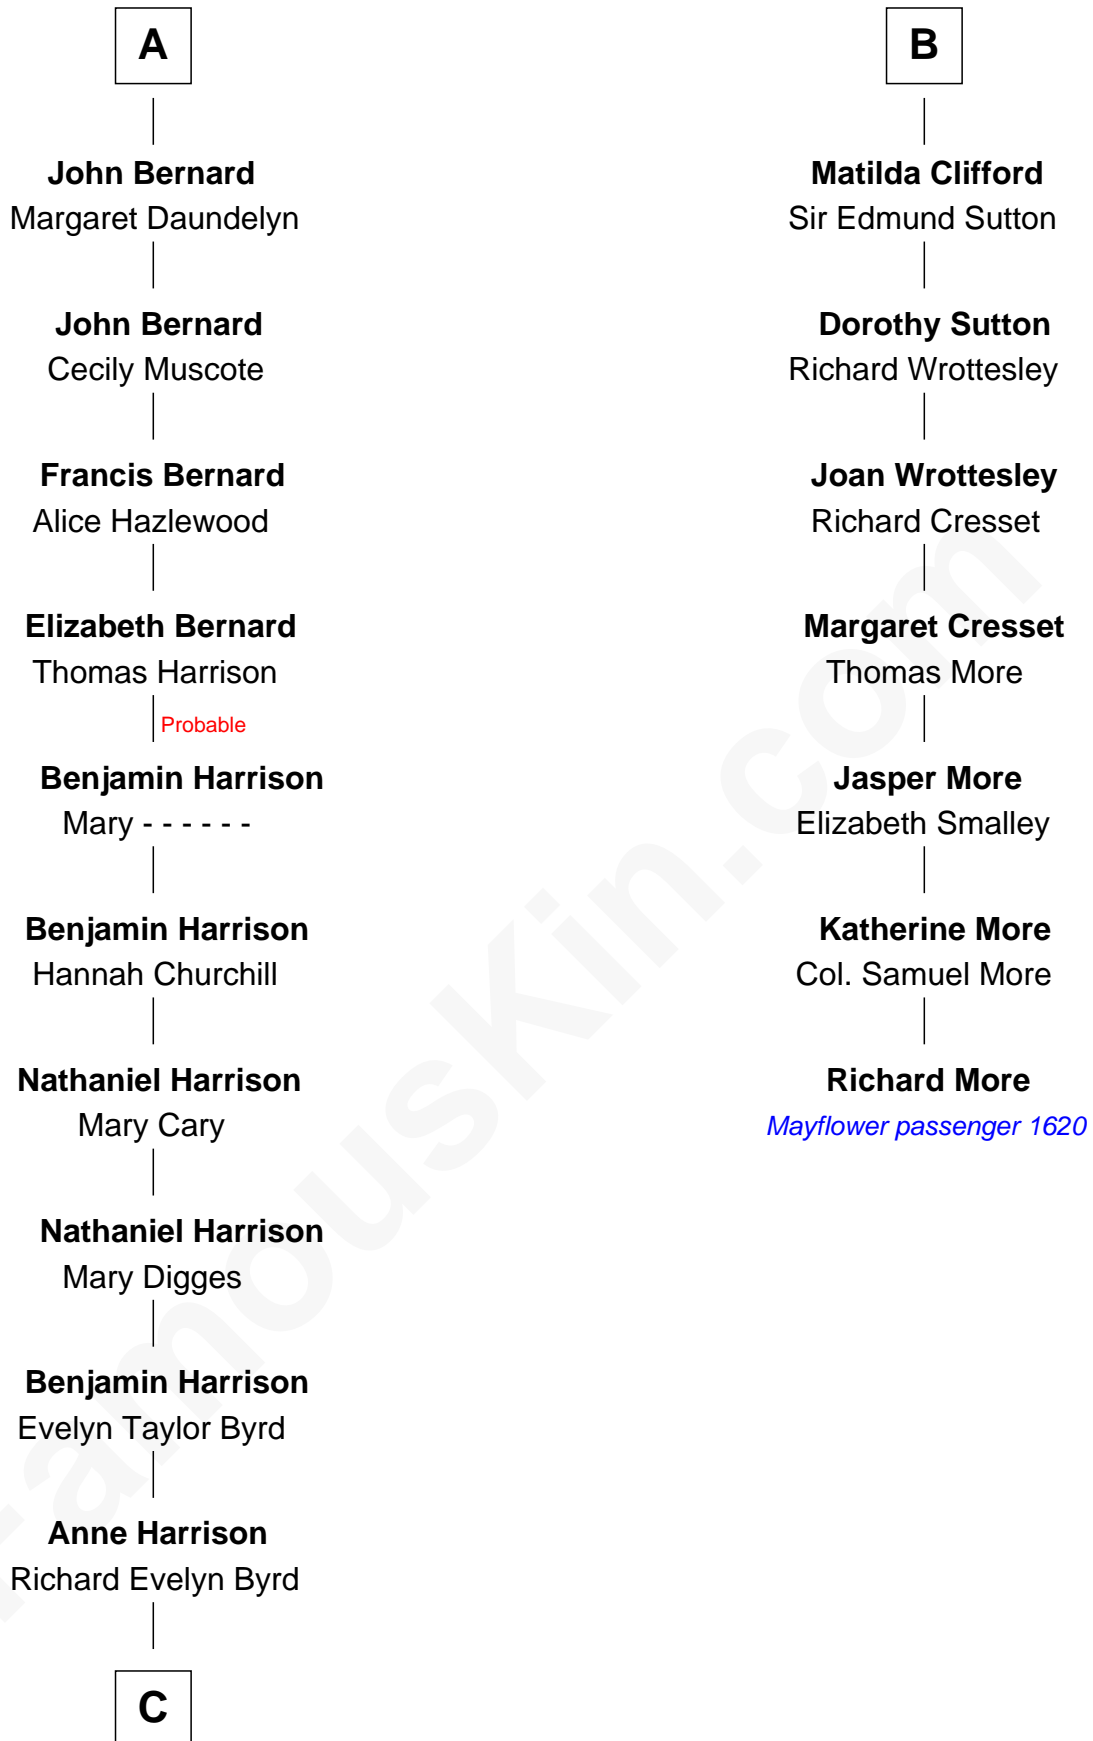

FamousKin.com

Relationship Chart of

Admiral Richard Byrd

Polar Explorer

MAYFLOWER

13th cousin 6 times removed of

Richard More

(c1614 - c1696) Mayflower passenger 1620

Thomas de Clare
Juliana FitzMaurice

Margaret de Clare
Bartholomew de Badlesmere

Margery de Badlesmere
Sir William de Ros

Maud de Roos
John de Welles

Margery de Welles
Stephen le Scrope

John le Scrope
Elizabeth Chaworth

Elizabeth le Scrope
Sir Henry le Scrope

Margaret Scrope
John Bernard

A

Margaret de Clare
Bartholomew de Badlesmere

Elizabeth de Badlesmere
Sir Edmund Mortimer

Sir Roger de Mortimer
Philippa de Montagu

Edmund Mortimer
Philippa Plantagenet

Elizabeth Mortimer
Sir Henry Percy

Elizabeth Percy
Sir John Clifford

Thomas Clifford
Joan Dacre

B

C

—
Col. William Byrd
Jane Meriwether Rivers

—
Richard Evelyn Byrd
Eleanor Bolling Flood

—
Admiral Richard Byrd
Polar Explorer