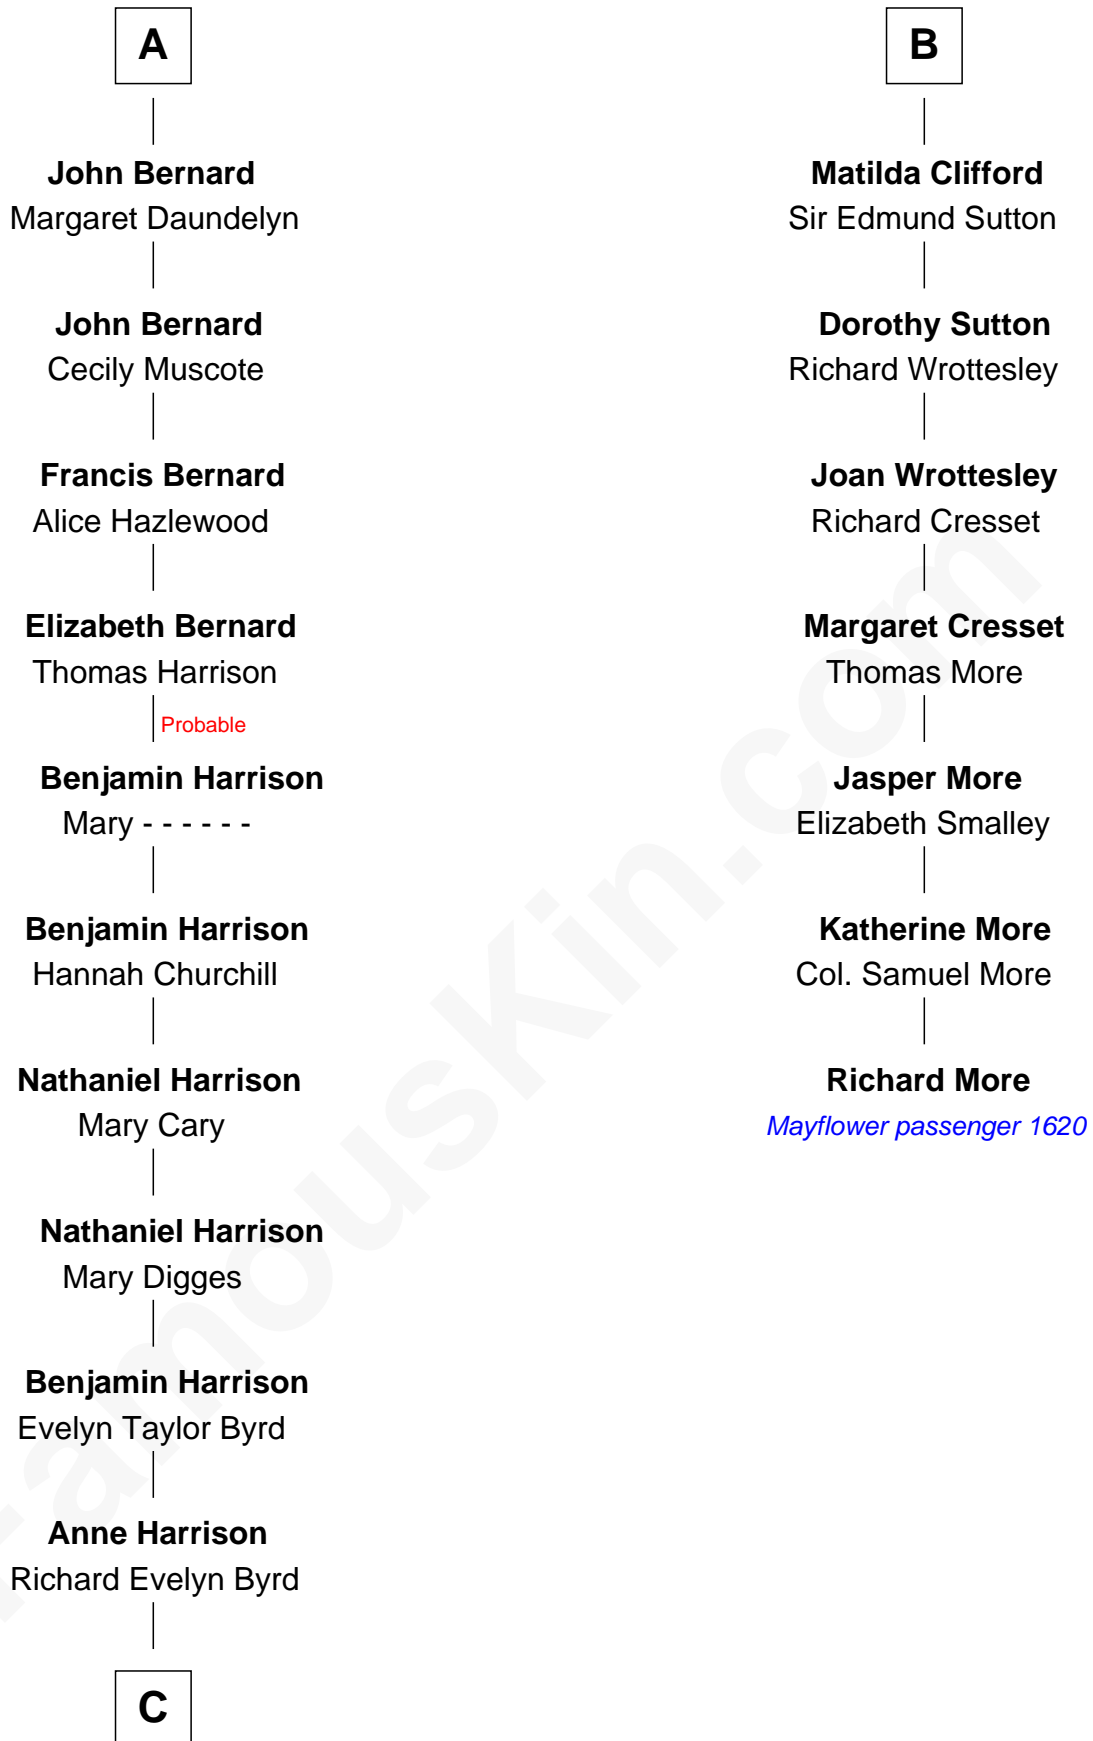

FamousKin.com

Relationship Chart of

Admiral Richard Byrd

Polar Explorer

MAYFLOWER

13th cousin 6 times removed of

Richard More

(c1614 - c1696) Mayflower passenger 1620

Bartholomew de Badlesmere

Margaret de Clare

Elizabeth de Badlesmere

Sir Edmund Mortimer

Sir Roger de Mortimer

Philippa de Montagu

Edmund Mortimer

Philippa Plantagenet

Elizabeth Mortimer

Sir Henry Percy

Elizabeth Percy

Sir John Clifford

Thomas Clifford

Joan Dacre

B

C

—
Col. William Byrd
Jane Meriwether Rivers

—
Richard Evelyn Byrd
Eleanor Bolling Flood

—
Admiral Richard Byrd
Polar Explorer

FamousKin.com