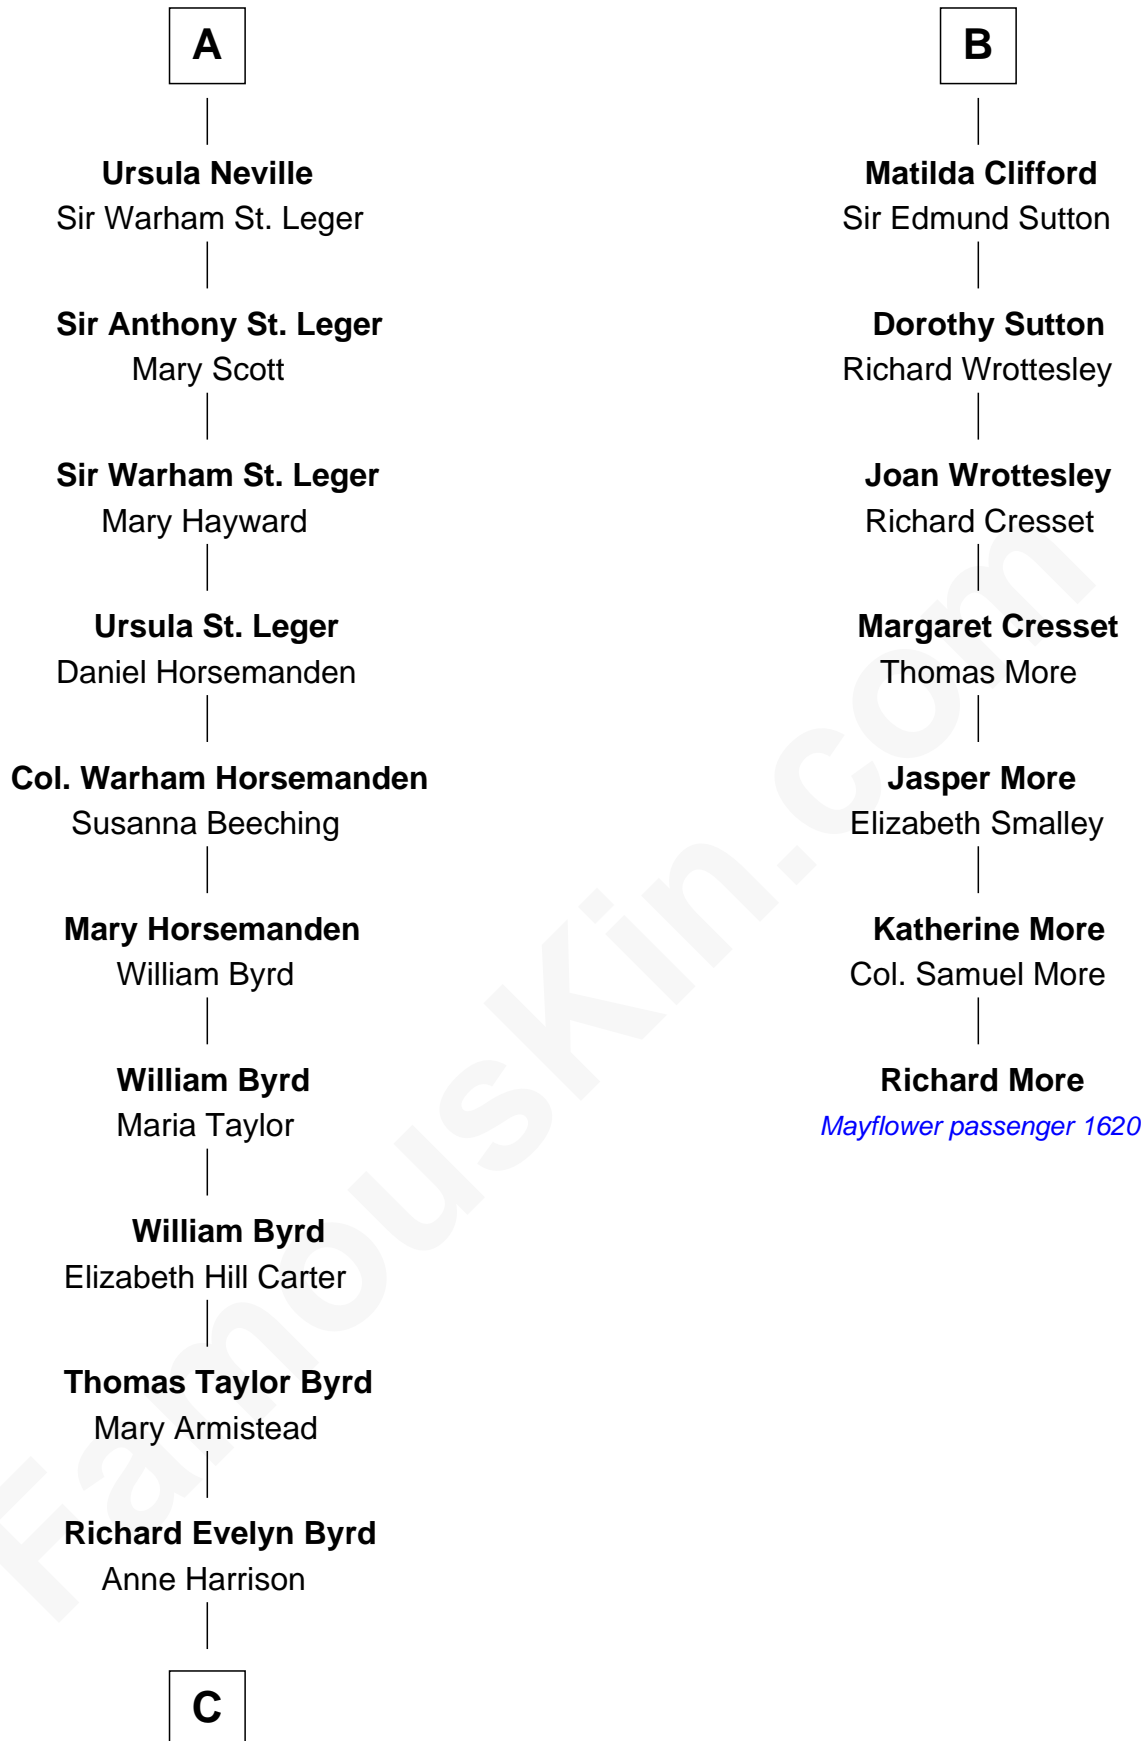

FamousKin.com

Relationship Chart of

Admiral Richard Byrd

Polar Explorer

MAYFLOWER

13th cousin 6 times removed of

Richard More

(c1614 - c1696) Mayflower passenger 1620

King Philip IV of France

Joan of Navarre

C

—
Col. William Byrd
Jane Meriwether Rivers

—
Richard Evelyn Byrd
Eleanor Bolling Flood

—
Admiral Richard Byrd
Polar Explorer

FamousKin.com