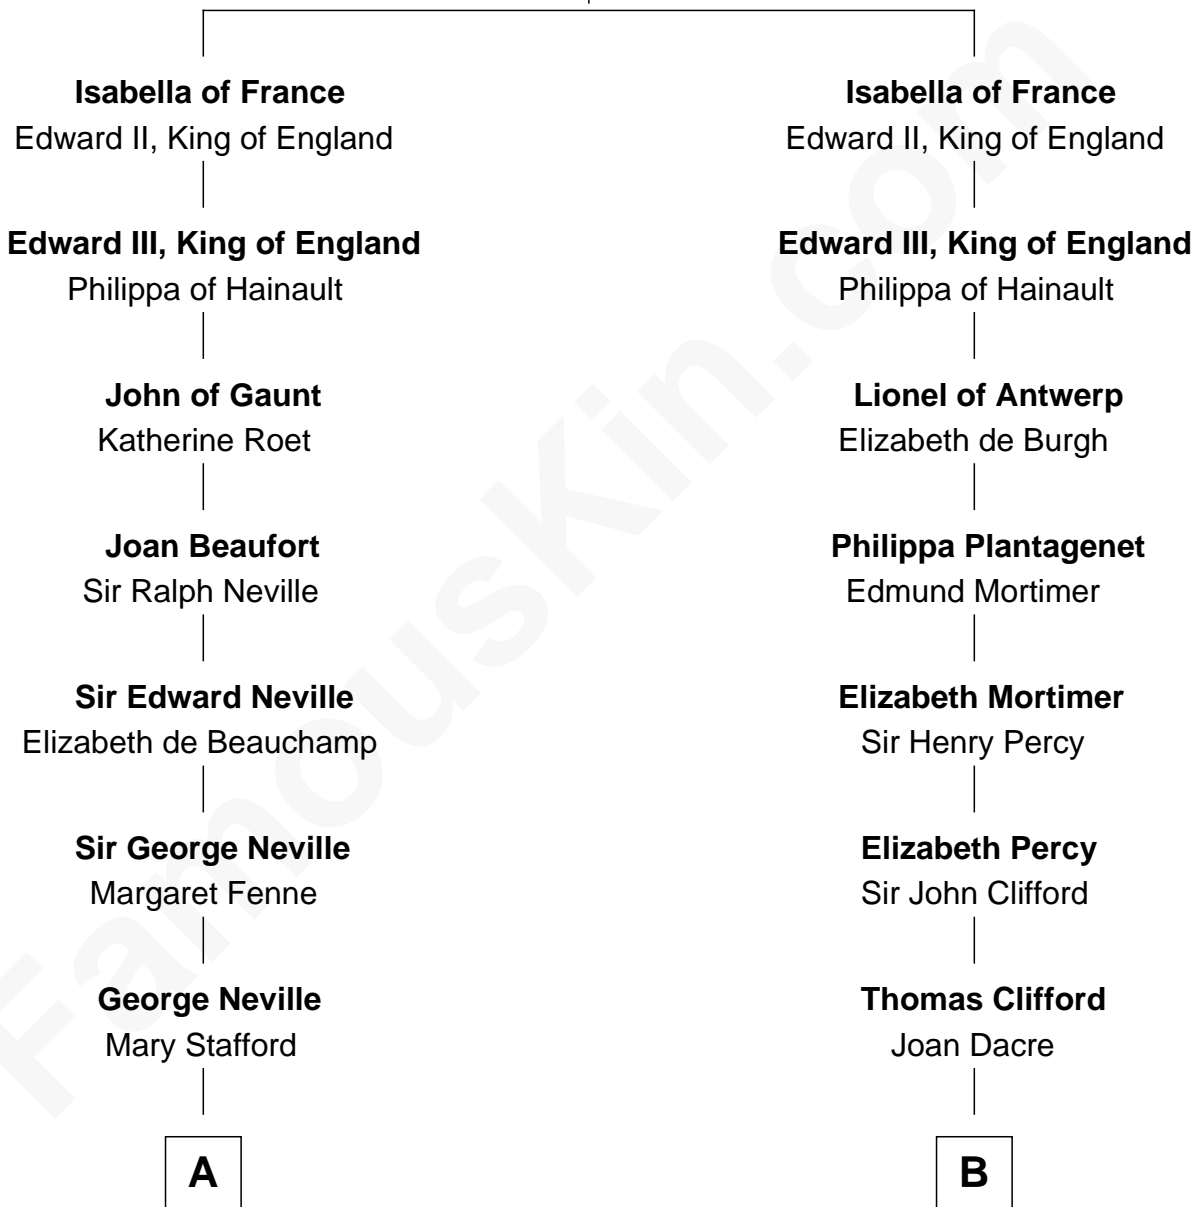

FamousKin.com

Relationship Chart of

Admiral Richard Byrd

Polar Explorer

MAYFLOWER

13th cousin 6 times removed of

Richard More

(c1614 - c1696) Mayflower passenger 1620

King Philip IV of France

Joan of Navarre

C

—
Col. William Byrd
Jane Meriwether Rivers

—
Richard Evelyn Byrd
Eleanor Bolling Flood

—
Admiral Richard Byrd
Polar Explorer

FamousKin.com