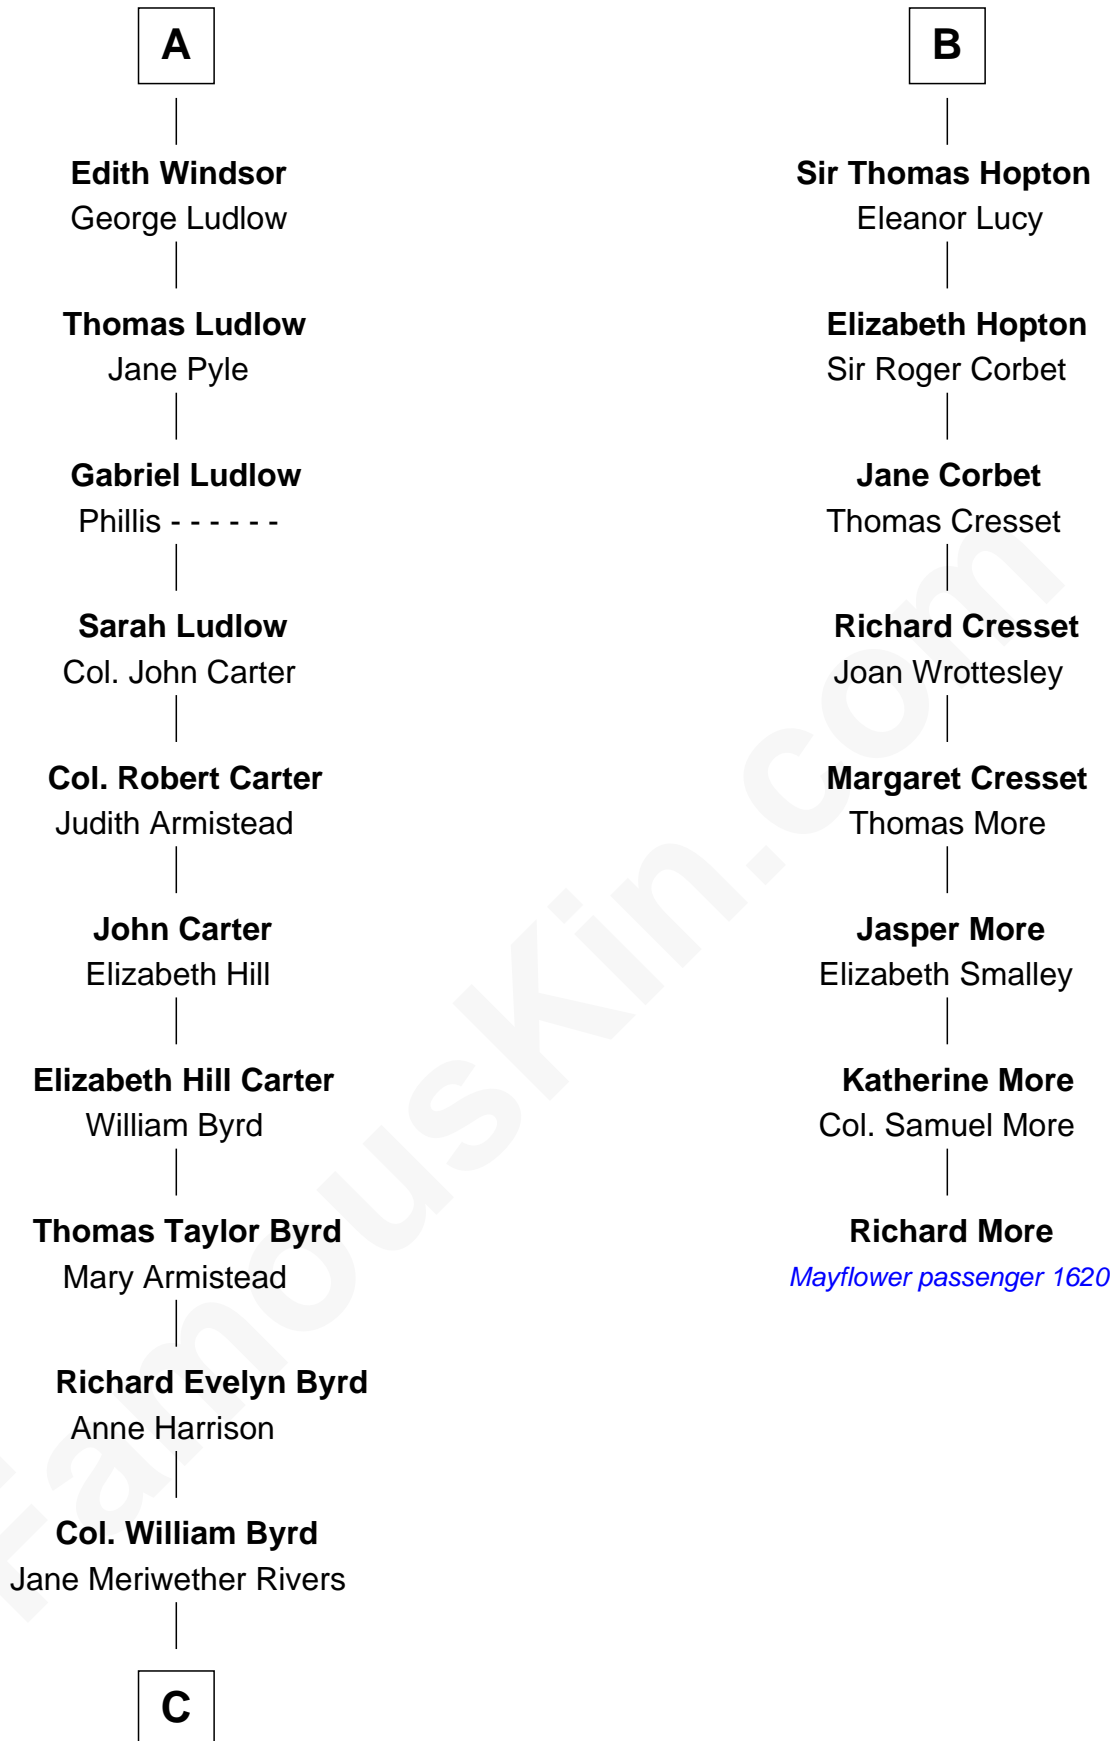

FamousKin.com

Relationship Chart of

Admiral Richard Byrd

Polar Explorer

MAYFLOWER

14th cousin 4 times removed of

Richard More

(c1614 - c1696) Mayflower passenger 1620

Humphrey de Bohun

Elizabeth Plantagenet

C

Richard Evelyn Byrd
Eleanor Bolling Flood

Admiral Richard Byrd
Polar Explorer

FamousKin.com