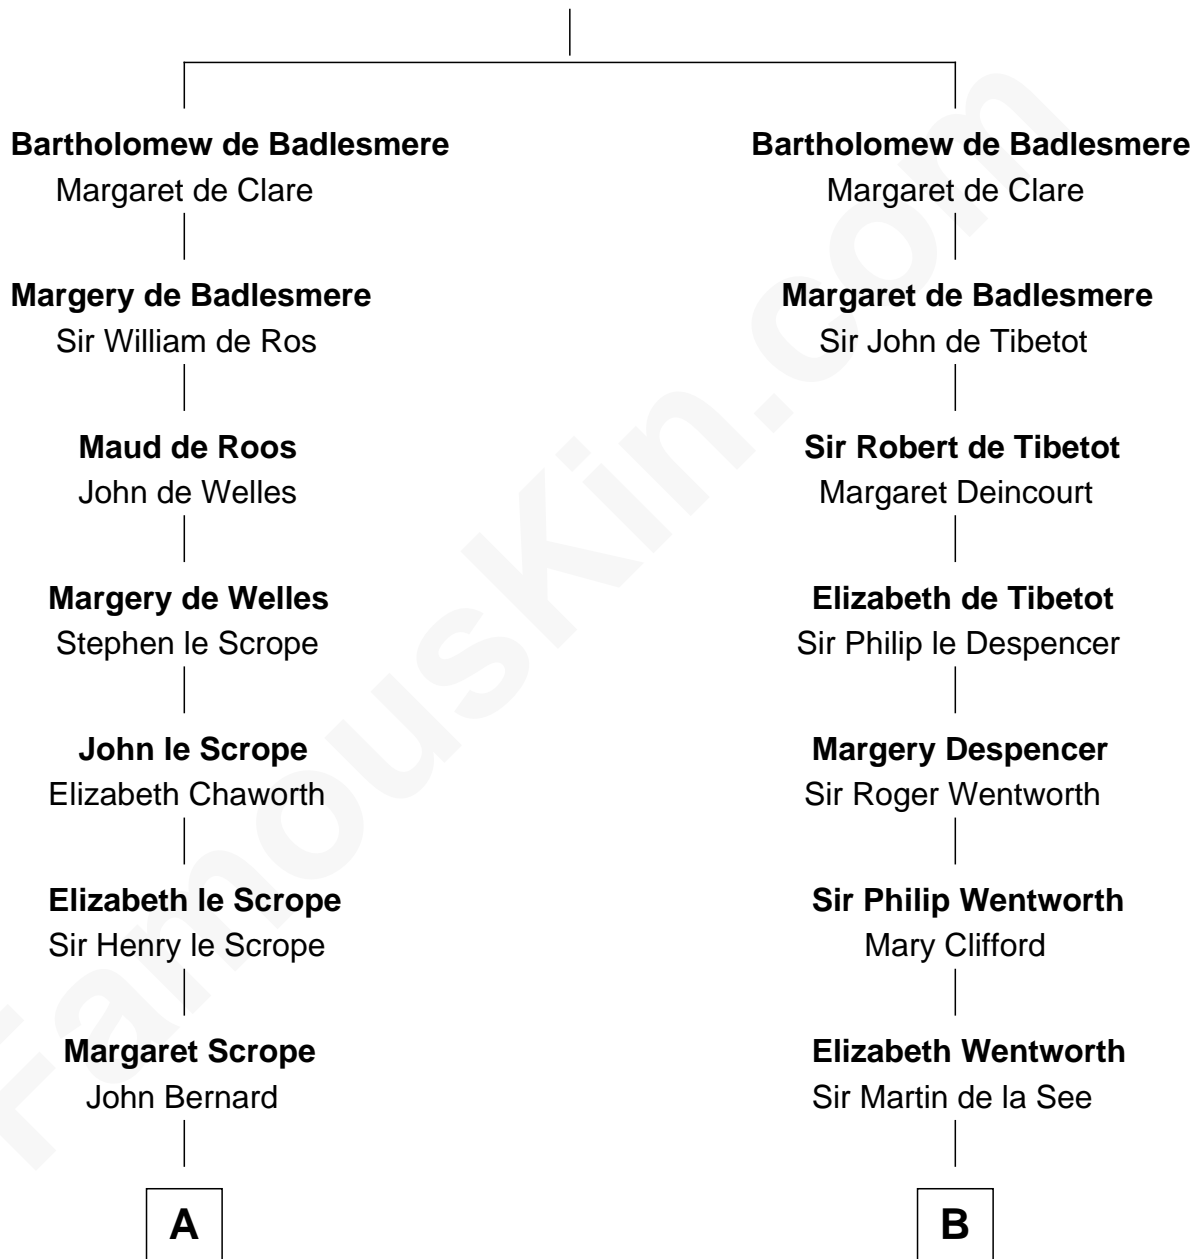

**FamousKin.com**  
**Relationship Chart of**  
**Admiral Richard Byrd**  
*Polar Explorer*

19th cousin 2 times removed of  
**Calvin Coolidge**  
*30th U.S. President*

**Gunselm de Badlesmere**

**C**

**Col. William Byrd**  
Jane Meriwether Rivers

**Richard Evelyn Byrd**  
Eleanor Bolling Flood

**Admiral Richard Byrd**  
*Polar Explorer*

**D**

**Israel Putnam Brown**  
Sally Briggs

**Sally Briggs Brown**  
Israel Chase Brewer

**Sarah Almeda Brewer**  
Calvin Galusha Coolidge

**Col. John Calvin Coolidge**  
Victoria Josephine Moor

**Calvin Coolidge**  
*30th U.S. President*

FamousKin.com