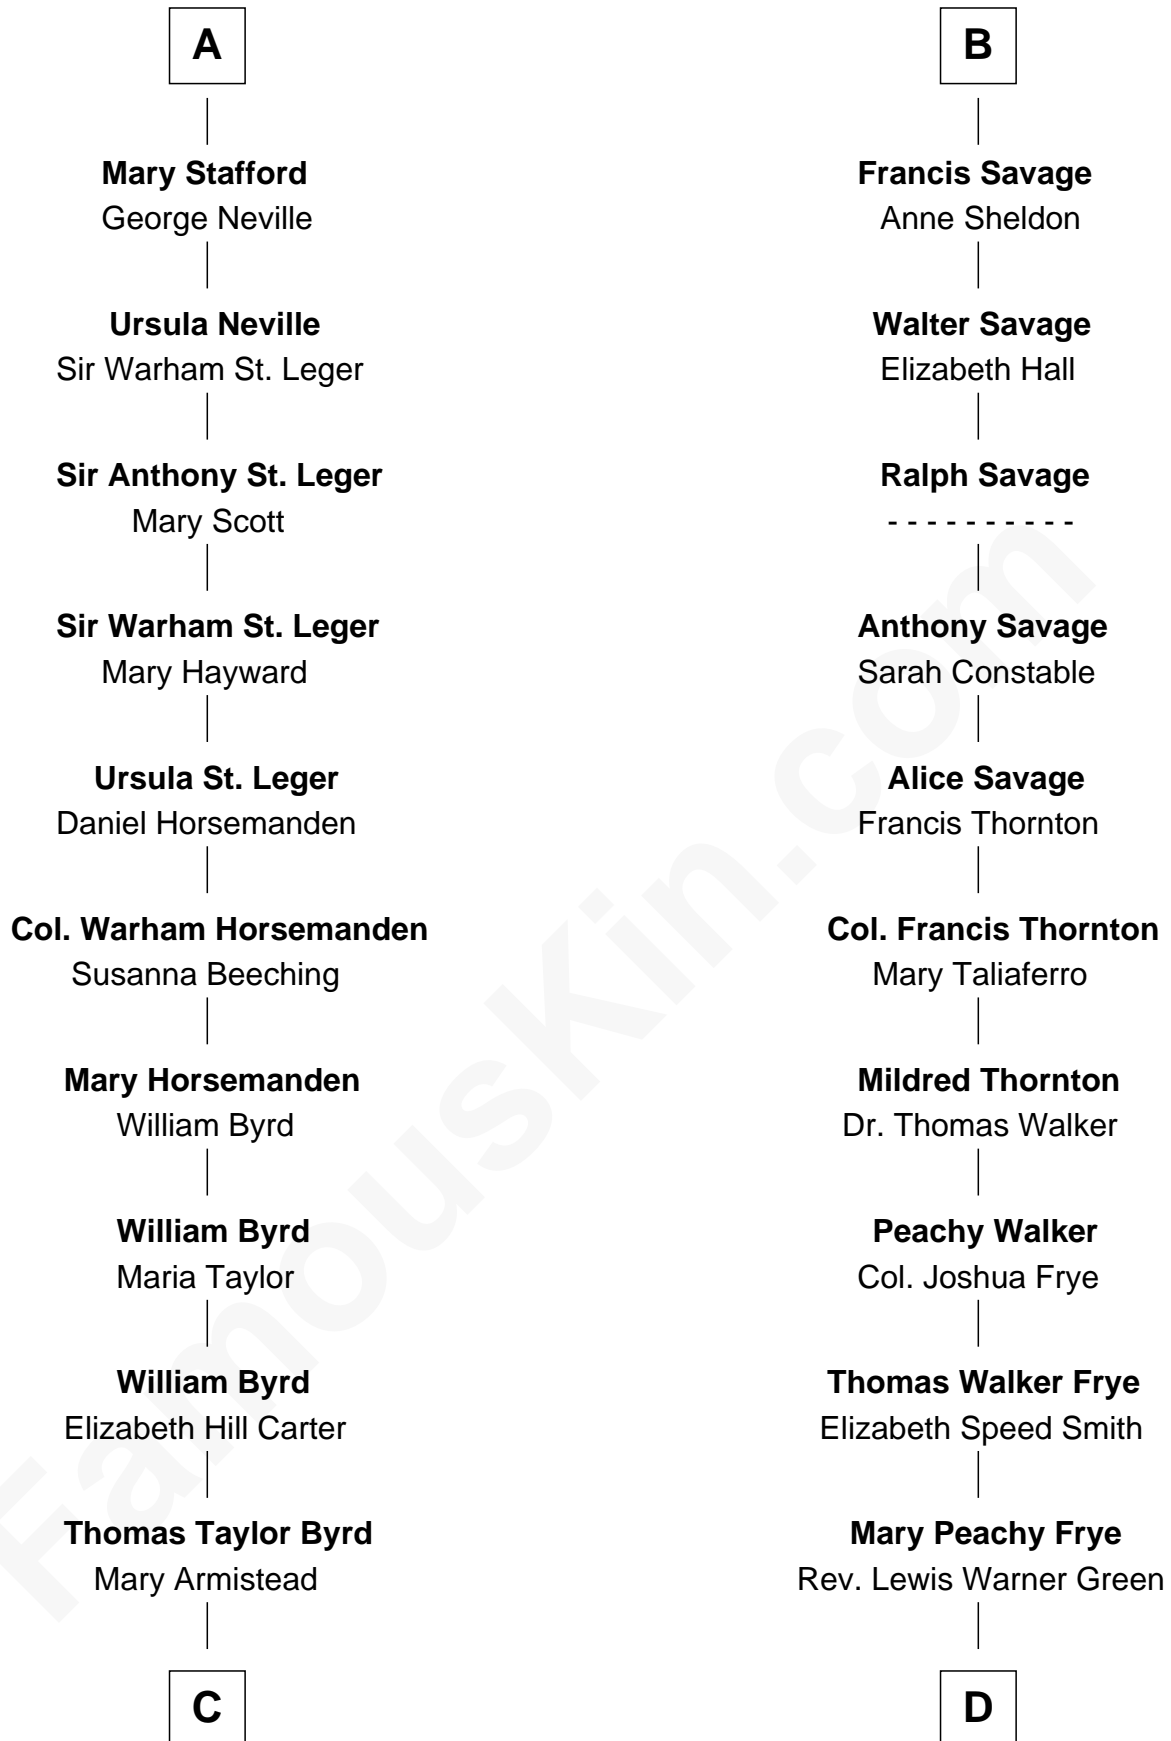

FamousKin.com
Relationship Chart of
Admiral Richard Byrd
Polar Explorer

19th cousin 1 time removed of

Adlai Stevenson II
31st Governor of Illinois

Henry Plantagenet
Maud de Chaworth

Mary Plantagenet
Henry de Percy

Sir Henry Percy
Margaret de Neville

Sir Henry Percy
Elizabeth Mortimer

Sir Henry Percy
Eleanor Neville

Sir Henry Percy
Eleanor Poynings

Henry Percy
Maud Herbert

Eleanor Percy
Edward Stafford

A

Eleanor Plantagenet
Richard Fitzalan

Sir Richard Fitzalan
Elizabeth de Bohun

Elizabeth Fitzalan
Sir Robert Goushill

Joan Goushill
Sir Thomas Stanley

Katherine Stanley
Sir John Savage

Sir Christopher Savage
Anne Stanley

Sir Christopher Savage
Anne Lygon

B

C

Richard Evelyn Byrd

Anne Harrison

Col. William Byrd
Jane Meriwether Rivers

Richard Evelyn Byrd
Eleanor Bolling Flood

Admiral Richard Byrd
Polar Explorer

D