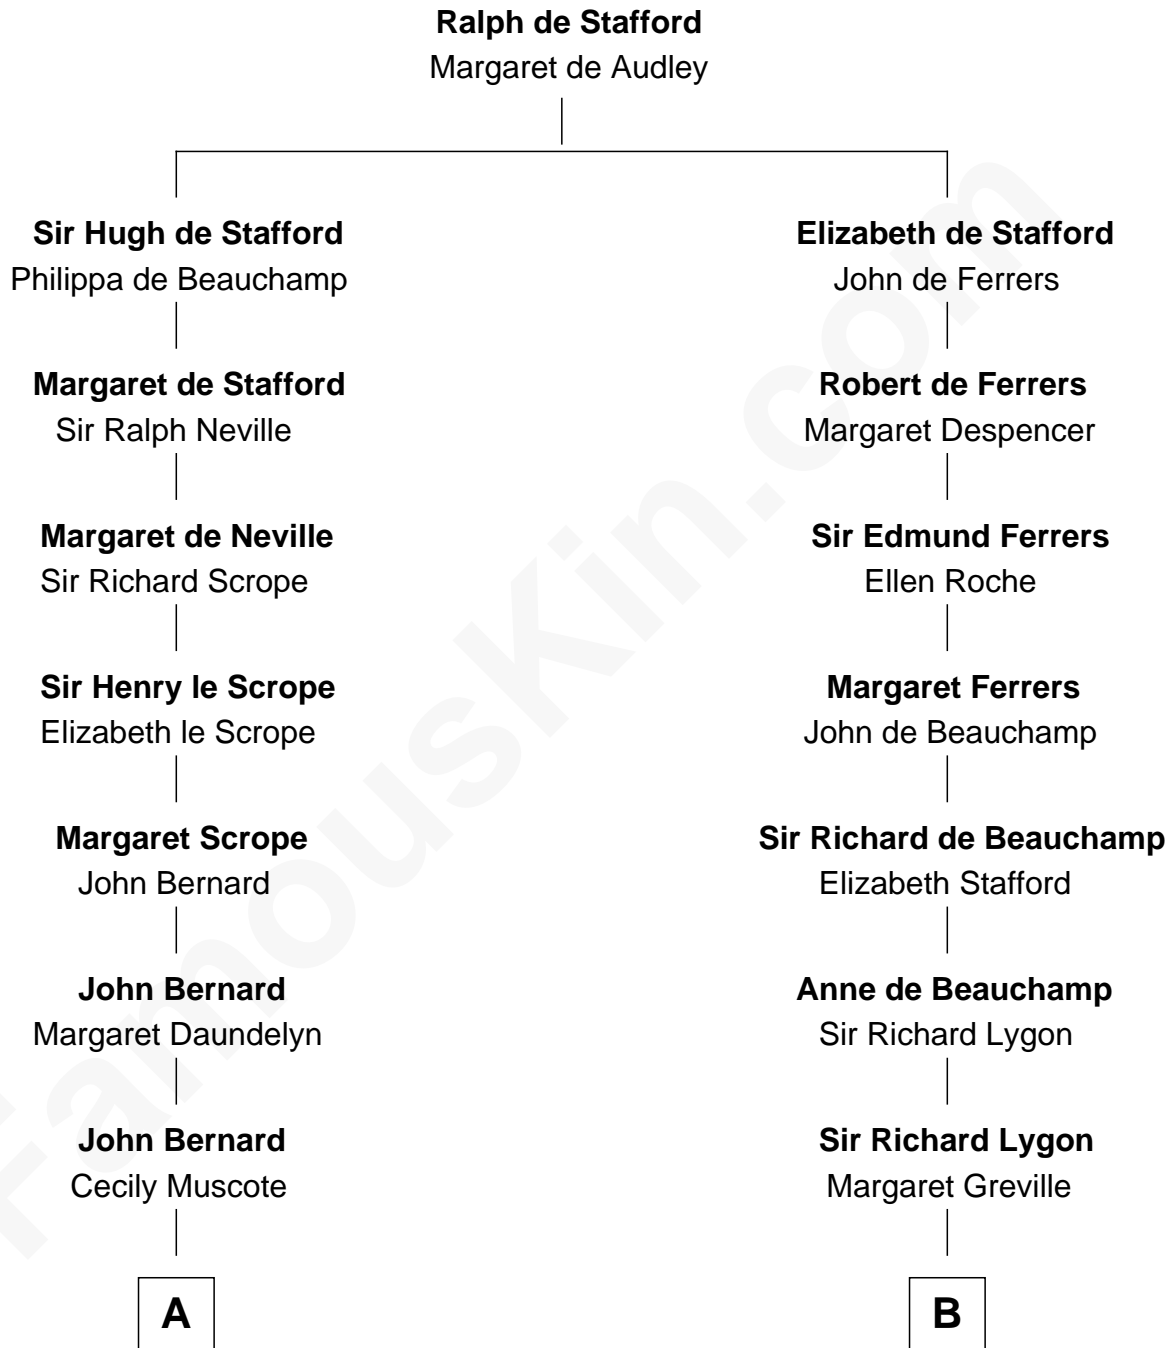

FamousKin.com
Relationship Chart of
Admiral Richard Byrd
Polar Explorer

17th cousin 3 times removed of

Adlai Stevenson II
31st Governor of Illinois

C

—
Mary Peachy Frye
Rev. Lewis Warner Green

—
Letitia Green
Adlai Ewing Stevenson

—
Lewis Green Stevenson
Helen Louise Davis

—
Adlai Stevenson II
31st Governor of Illinois