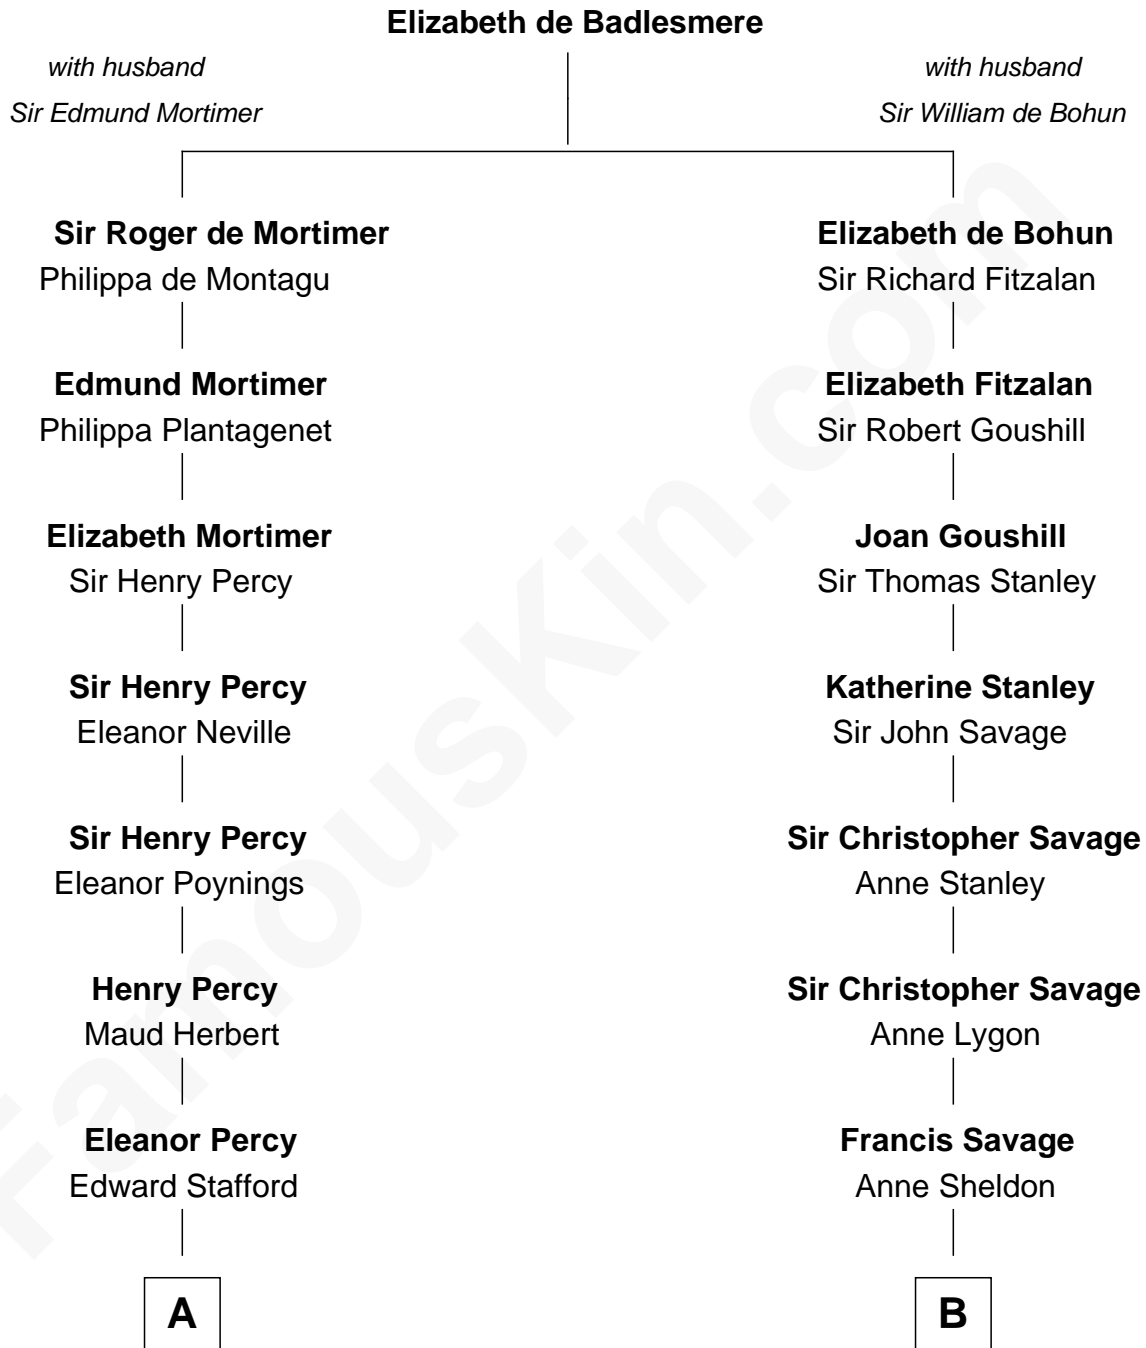

FamousKin.com
Relationship Chart of
Admiral Richard Byrd
Polar Explorer

18th cousin 2 times removed of

Adlai Stevenson II
31st Governor of Illinois

C

Richard Evelyn Byrd
Anne Harrison

Col. William Byrd
Jane Meriwether Rivers

Richard Evelyn Byrd
Eleanor Bolling Flood

Admiral Richard Byrd
Polar Explorer

D

Lewis Green Stevenson
Helen Louise Davis

Adlai Stevenson II
31st Governor of Illinois

FamousKin.com