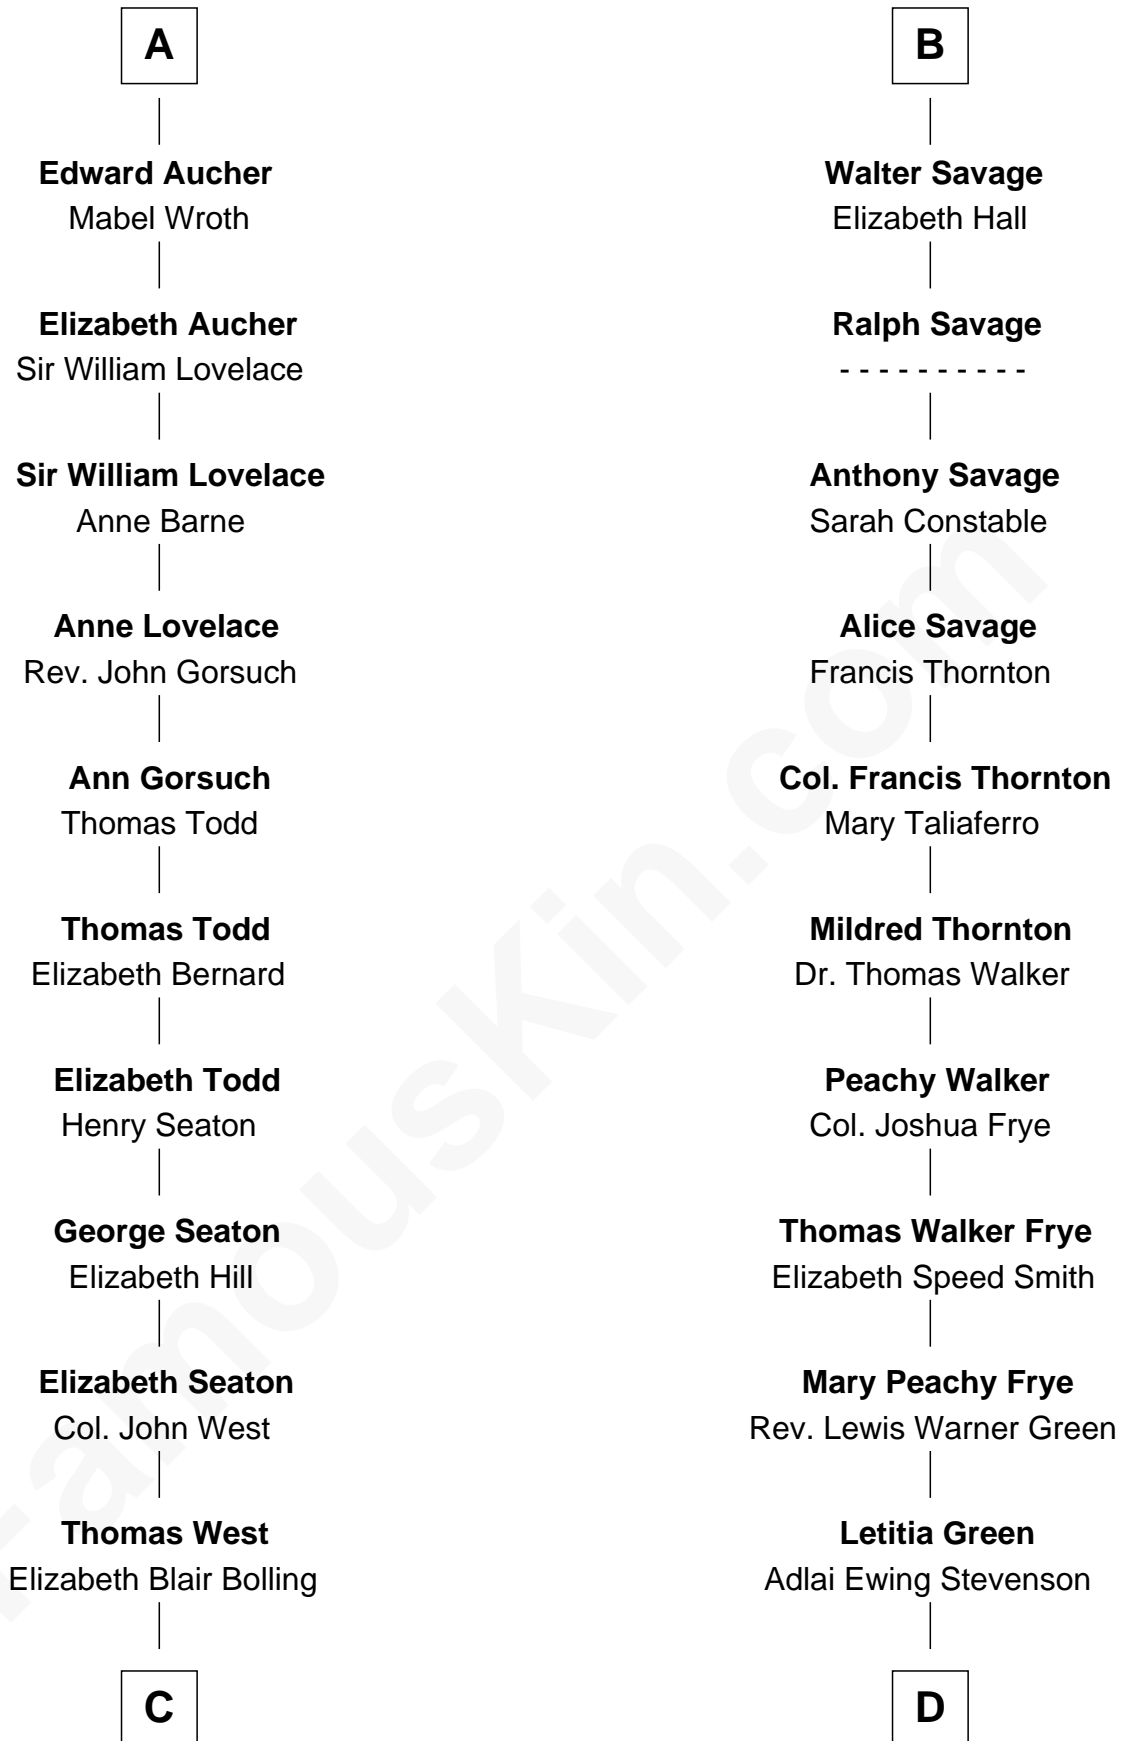

FamousKin.com
Relationship Chart of
Admiral Richard Byrd
Polar Explorer

18th cousin 3 times removed of

Adlai Stevenson II
31st Governor of Illinois

C

Eliza Bolling West
Dr. Joel Walker Flood

Col. Henry De La Warr Flood
Mary Elizabeth Trent

Joel Walker Flood
Ella Faulkner

Eleanor Bolling Flood
Richard Evelyn Byrd

Admiral Richard Byrd
Polar Explorer

D

Lewis Green Stevenson
Helen Louise Davis

Adlai Stevenson II
31st Governor of Illinois

FamousKin.com