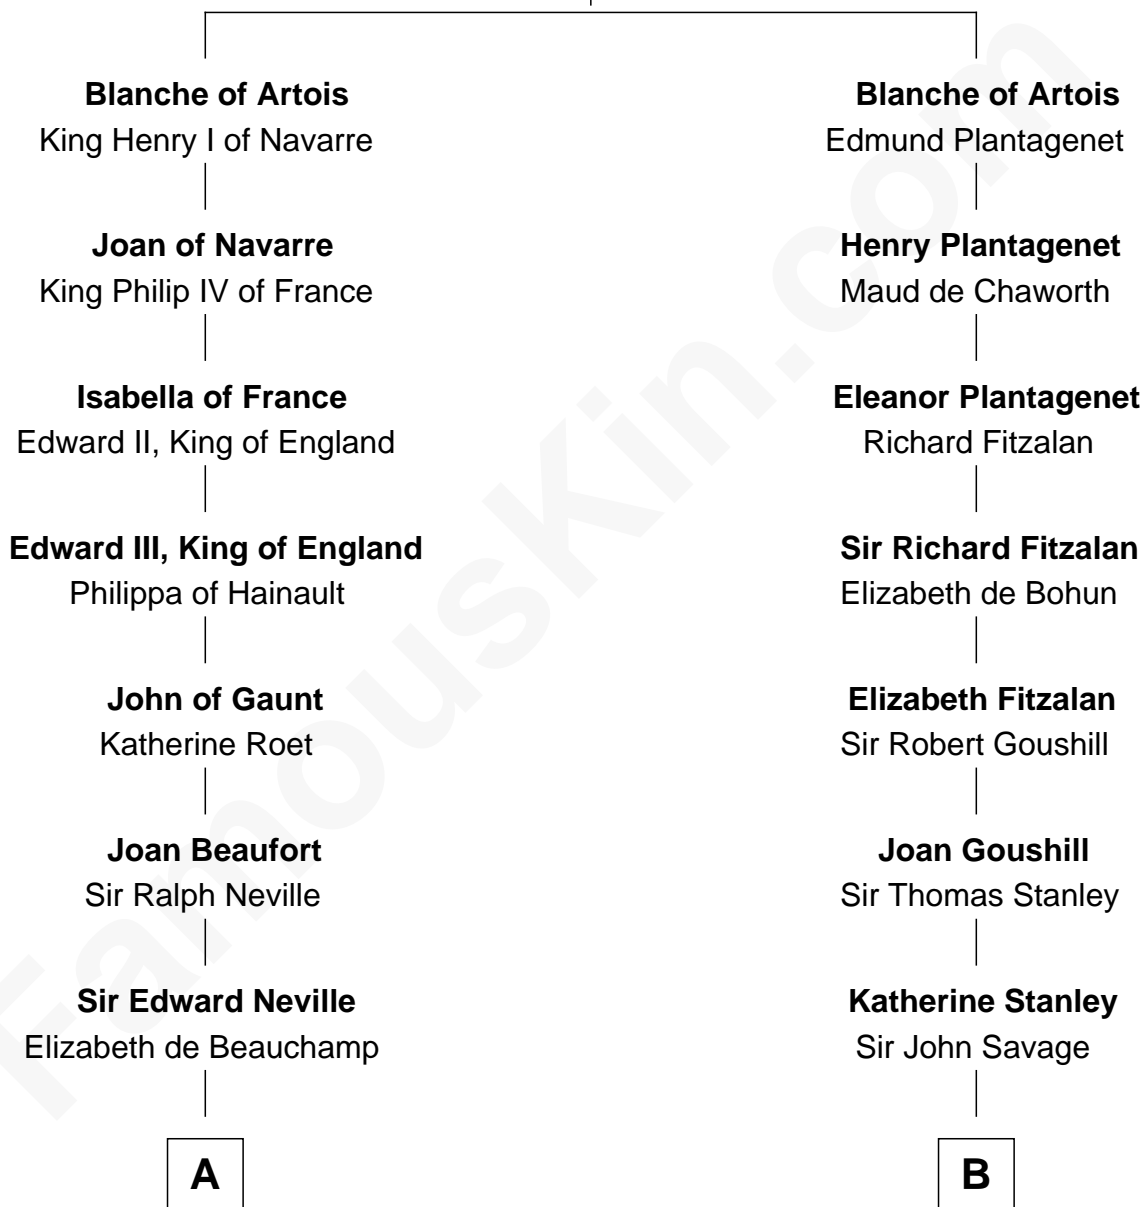

FamousKin.com

Relationship Chart of

Admiral Richard Byrd

Polar Explorer

21st cousin of

Adlai Stevenson II

31st Governor of Illinois

Robert I, Count of Artois

Matilda of Brabant

C

Thomas Taylor Byrd

Mary Armistead

Richard Evelyn Byrd

Anne Harrison

Col. William Byrd

Jane Meriwether Rivers

Richard Evelyn Byrd

Eleanor Bolling Flood

Admiral Richard Byrd

Polar Explorer

D

Thomas Walker Frye

Elizabeth Speed Smith

Mary Peachy Frye