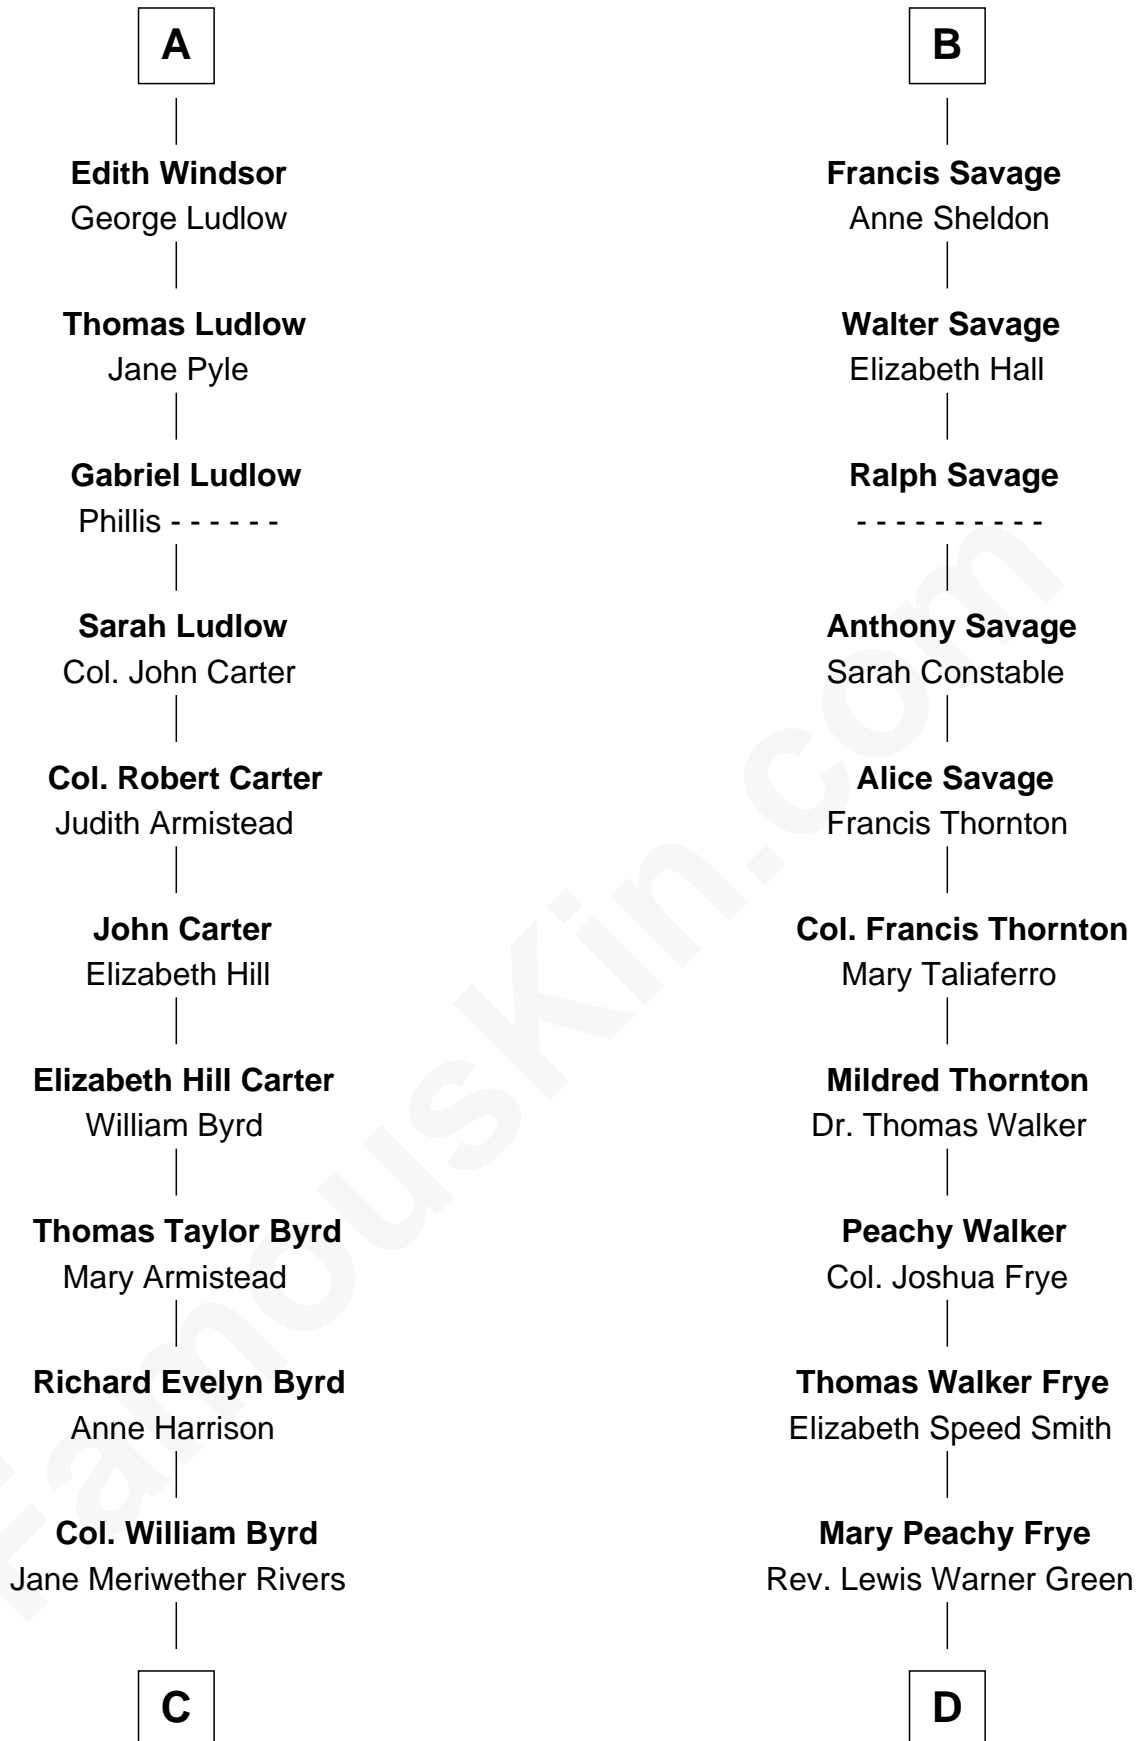

**FamousKin.com**  
**Relationship Chart of**  
**Admiral Richard Byrd**  
*Polar Explorer*

18th cousin 1 time removed of

**Adlai Stevenson II**  
*31st Governor of Illinois*

**Humphrey de Bohun**  
 Elizabeth Plantagenet

**C**

**Richard Evelyn Byrd**  
Eleanor Bolling Flood

**Admiral Richard Byrd**  
*Polar Explorer*

**D**

**Letitia Green**  
Adlai Ewing Stevenson

**Lewis Green Stevenson**  
Helen Louise Davis

**Adlai Stevenson II**  
*31st Governor of Illinois*