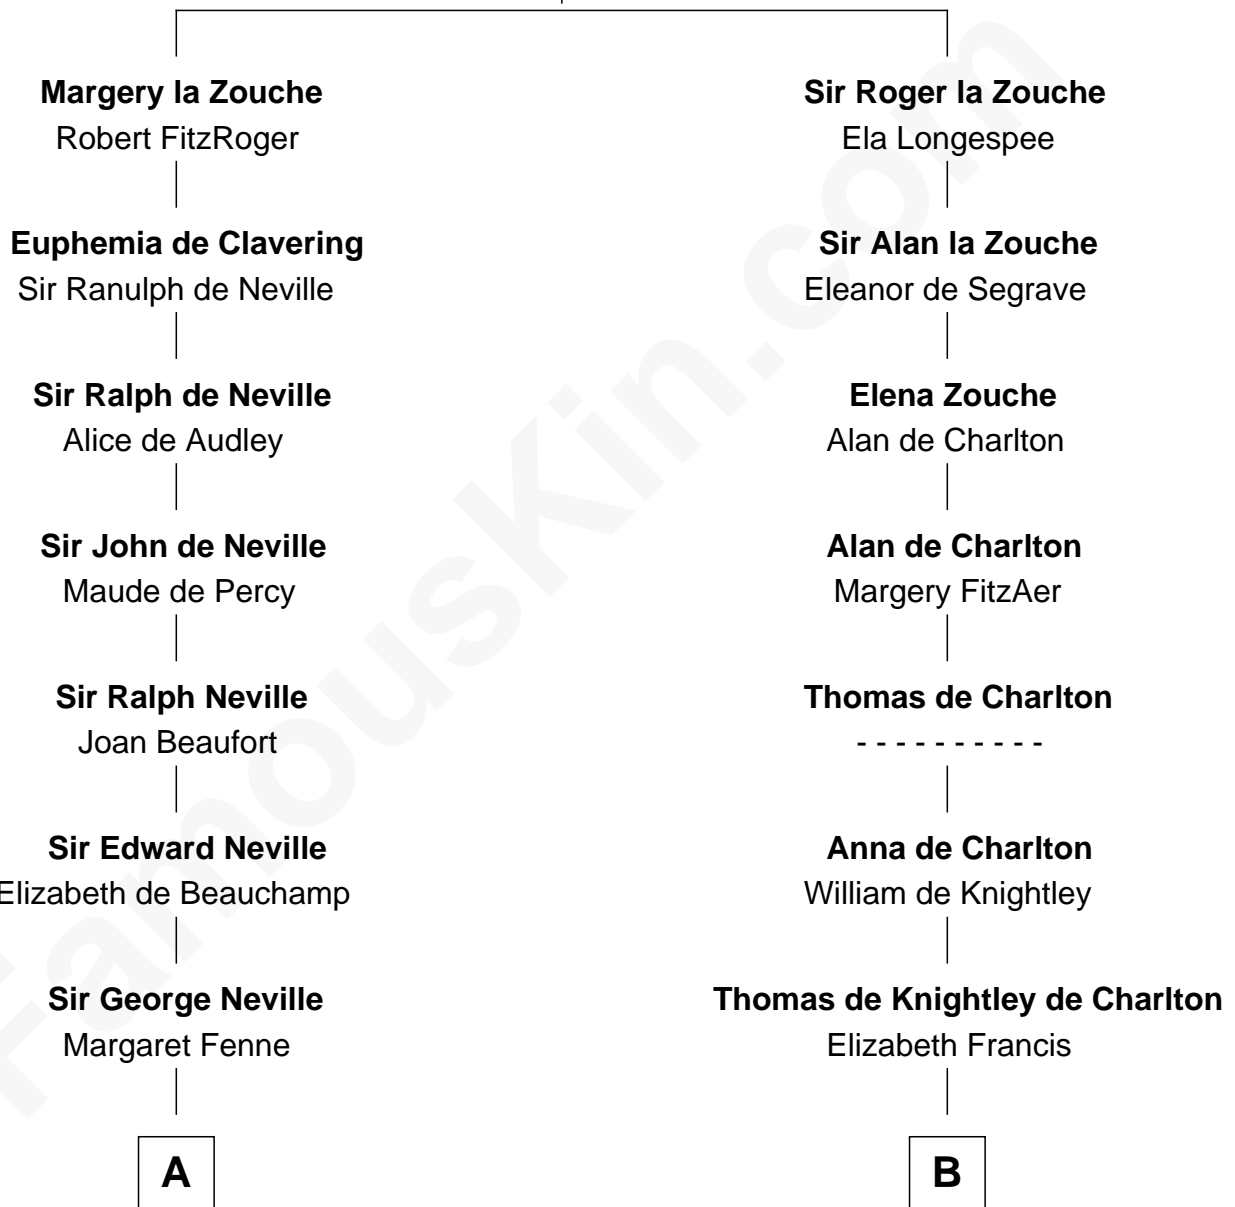

FamousKin.com
Relationship Chart of
Admiral Richard Byrd
Polar Explorer

20th cousin 1 time removed of
Norman Rockwell
American Artist

Alan la Zouche
 Ellen de Quincy

C

Richard Evelyn Byrd
Anne Harrison

Col. William Byrd
Jane Meriwether Rivers

Richard Evelyn Byrd
Eleanor Bolling Flood

Admiral Richard Byrd
Polar Explorer

D

Rachel Darling
Runa Rockwell

Samuel Darling Rockwell
Orilla Janes Sherman

John William Rockwell
Phebe Boyce Waring

Jarvis Waring Rockwell
Anne Mary Hill

Norman Rockwell
American Artist

FamousKin.com