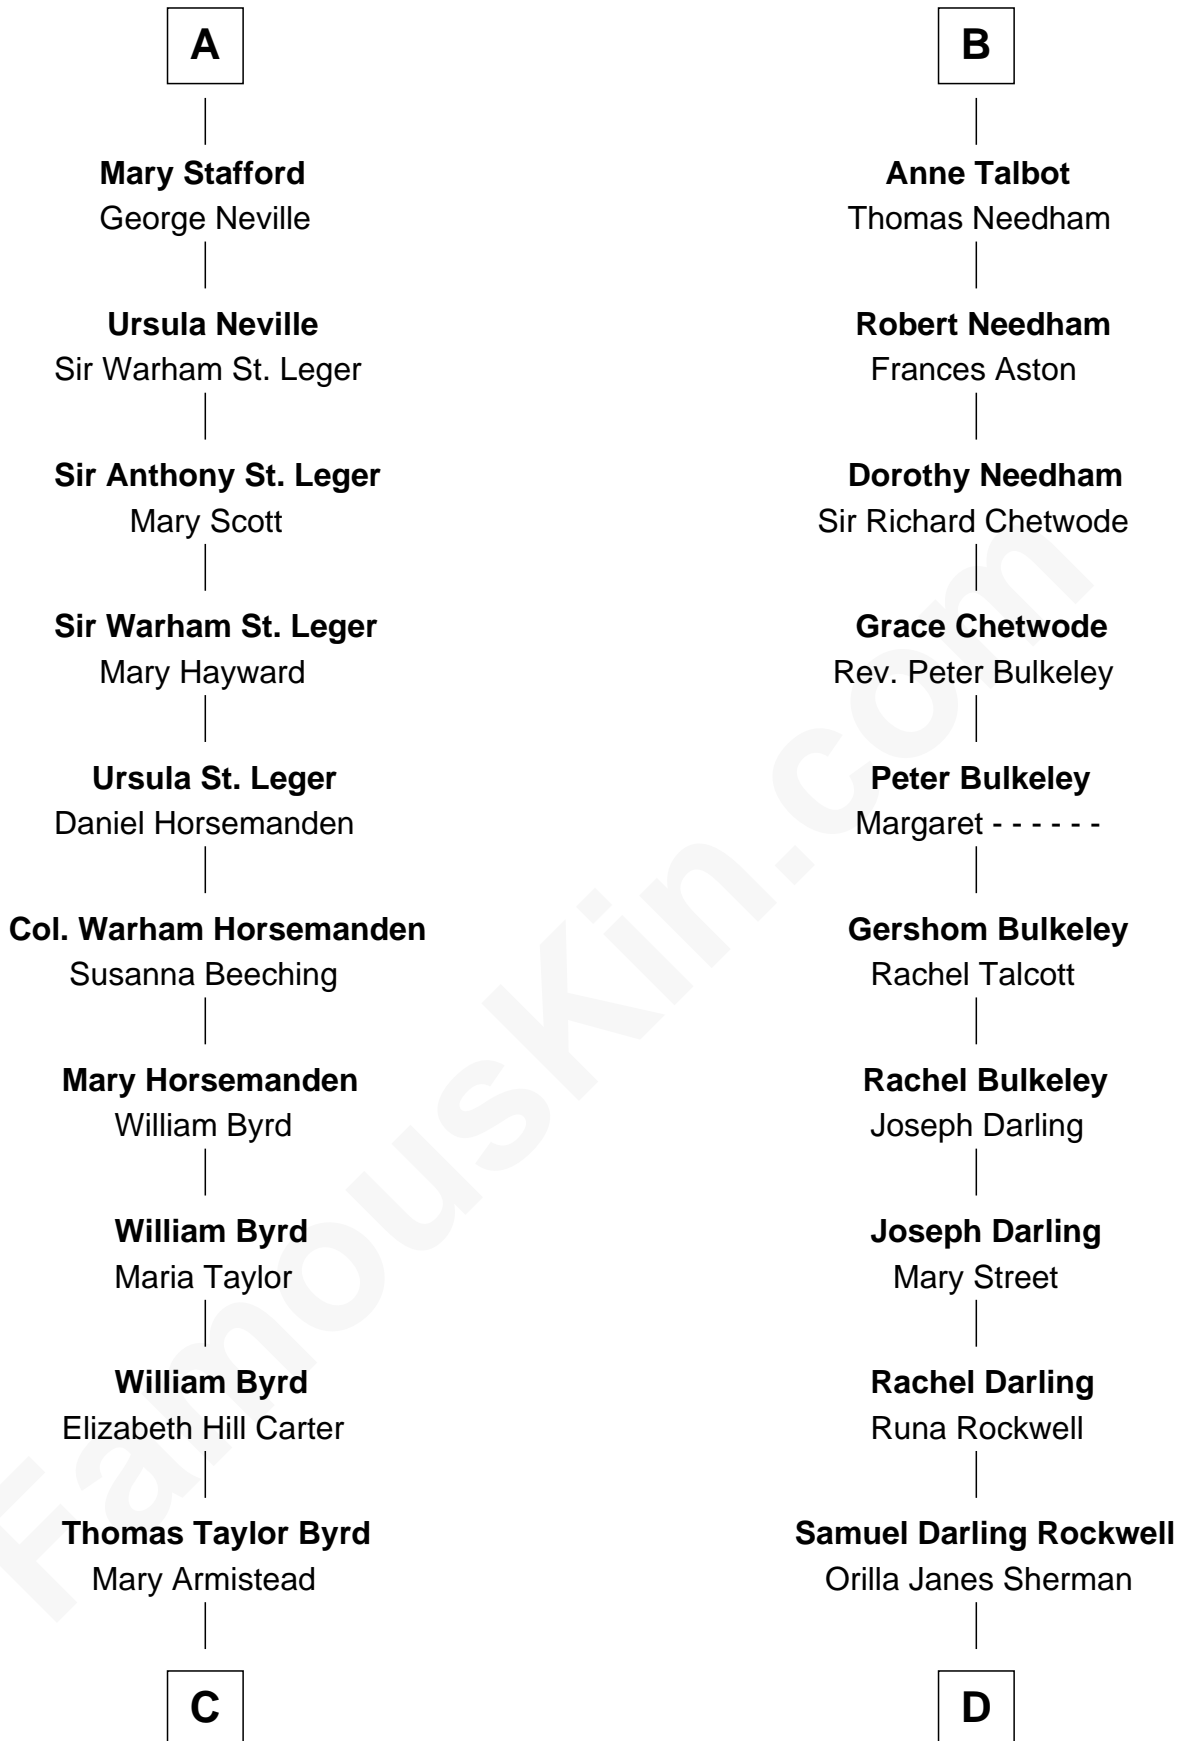

FamousKin.com
Relationship Chart of
Admiral Richard Byrd
Polar Explorer

19th cousin 1 time removed of
Norman Rockwell
American Artist

Henry Plantagenet
Maud de Chaworth

Mary Plantagenet
Henry de Percy

Sir Henry Percy
Margaret de Neville

Sir Henry Percy
Elizabeth Mortimer

Sir Henry Percy
Eleanor Neville

Sir Henry Percy
Eleanor Poynings

Henry Percy
Maud Herbert

Eleanor Percy
Edward Stafford

A

Eleanor Plantagenet
Richard Fitzalan

Sir Richard Fitzalan
Elizabeth de Bohun

Joan Fitzalan
Sir William Beauchamp

Joan Beauchamp
James Butler

Elizabeth Butler
John Talbot

Sir Gilbert Talbot
Audrey Cotton

Sir John Talbot
Margaret Troutbeck

B

C

Richard Evelyn Byrd

Anne Harrison

Col. William Byrd
Jane Meriwether Rivers

Richard Evelyn Byrd
Eleanor Bolling Flood

Admiral Richard Byrd
Polar Explorer

D

John William Rockwell

Phebe Boyce Waring

Jarvis Waring Rockwell
Anne Mary Hill