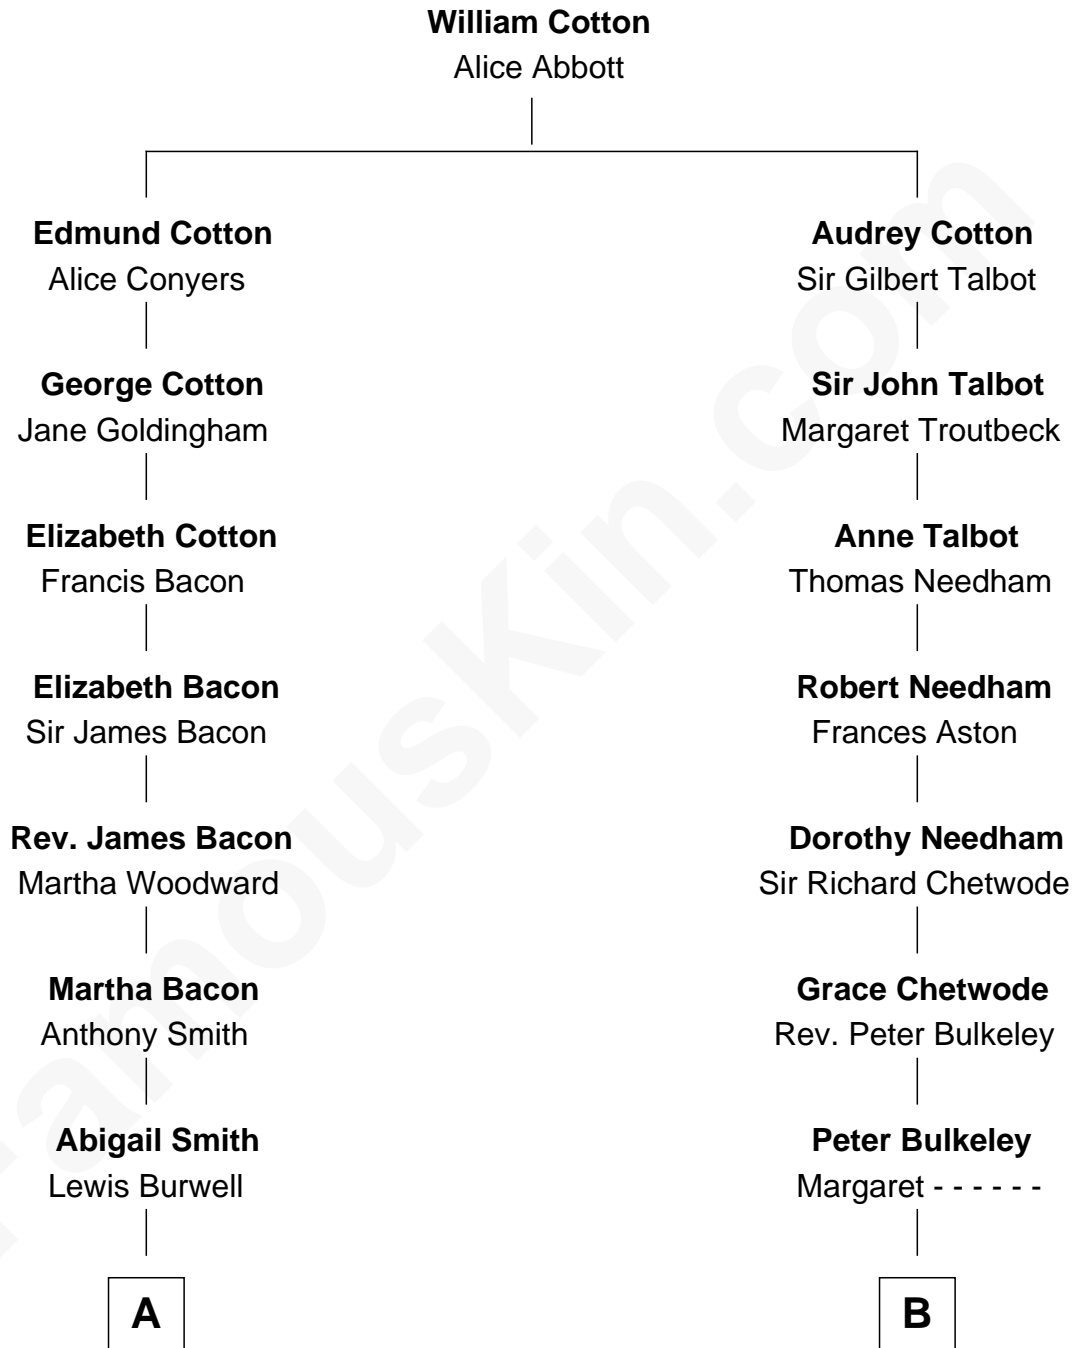

FamousKin.com
Relationship Chart of
Admiral Richard Byrd
Polar Explorer

13th cousin 1 time removed of
Norman Rockwell
American Artist

A

Martha Burwell

Henry Armistead

William Armistead

Mary Bowles

Mary Armistead

Thomas Taylor Byrd

Richard Evelyn Byrd

Anne Harrison

Col. William Byrd

Jane Meriwether Rivers

Richard Evelyn Byrd

Eleanor Bolling Flood

Admiral Richard Byrd