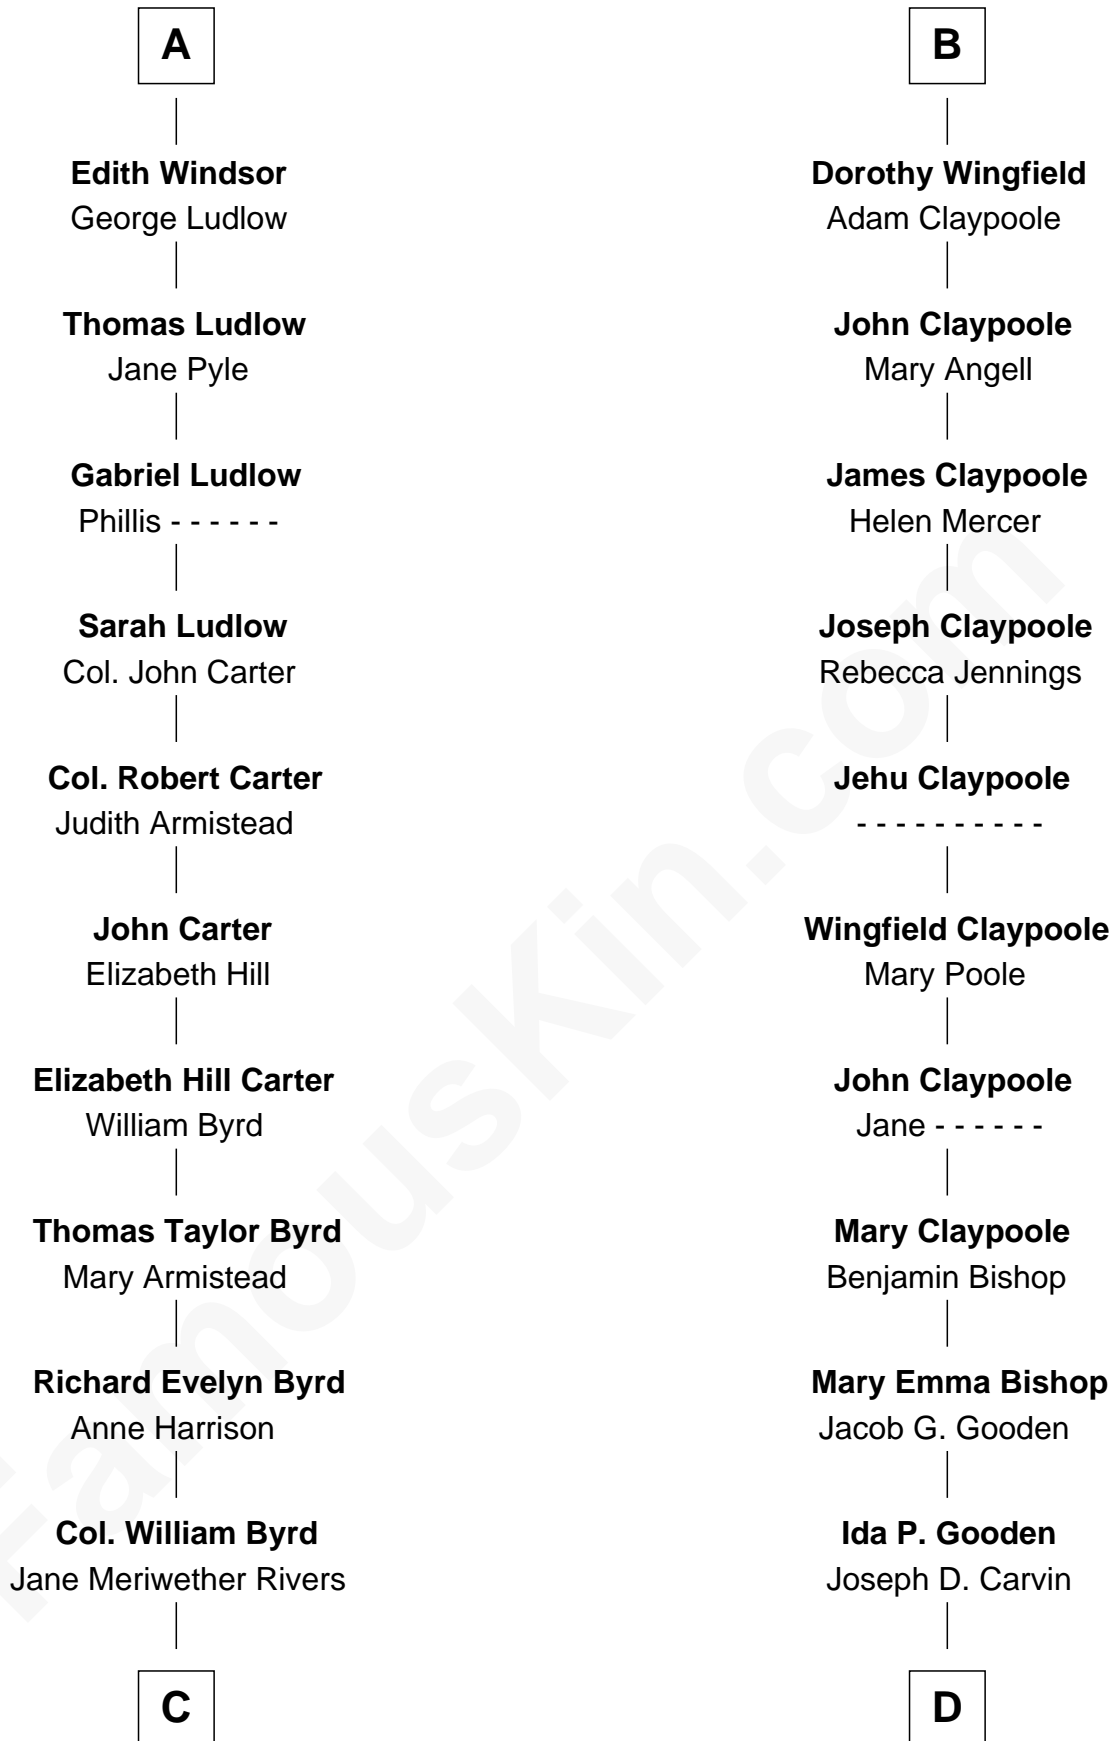

FamousKin.com
Relationship Chart of
Admiral Richard Byrd
Polar Explorer

18th cousin 1 time removed of
Valerie Bertinelli
Television Actress

Humphrey de Bohun
 Elizabeth Plantagenet

C

Richard Evelyn Byrd
Eleanor Bolling Flood

Admiral Richard Byrd
Polar Explorer

D

Lester Vodges Carvin
Elizabeth - - - - -

Nancy L. Carvin
Andrew Francis Bertinelli

Valerie Bertinelli
Television Actress

FamousKin.com