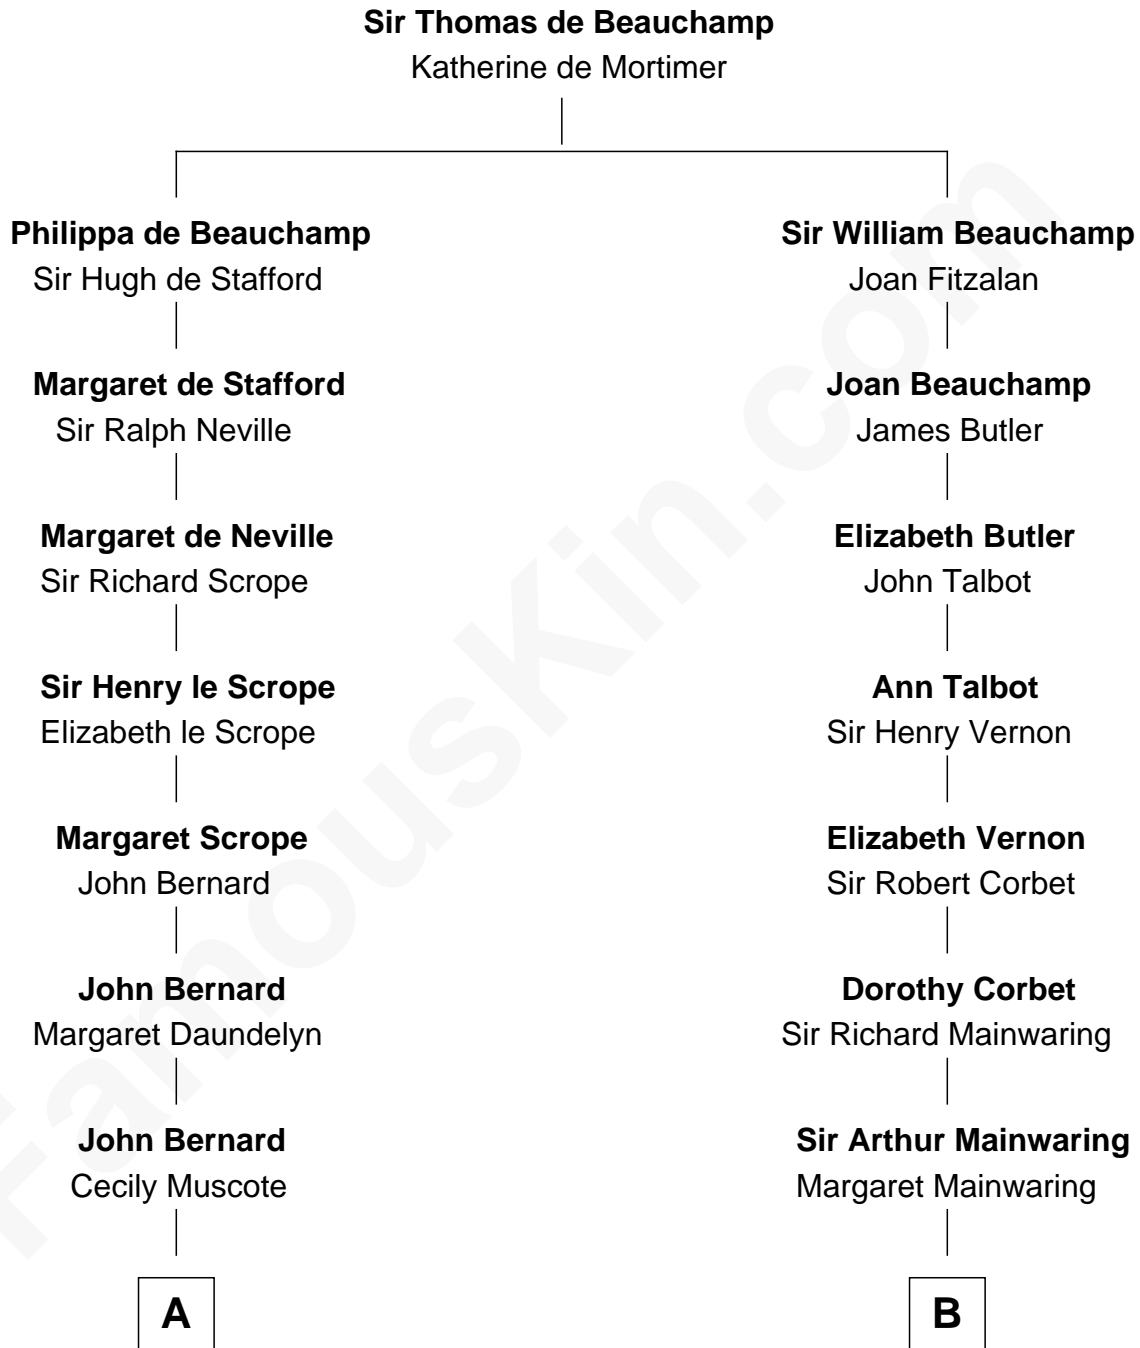

**FamousKin.com**  
**Relationship Chart of**  
**Admiral Richard Byrd**  
*Polar Explorer*

17th cousin 4 times removed of

**Richard Gere**  
*Movie Actor*

C

**Julia Anne Hempstead**

Elisha Thomas Tiffany

**Nelson Leroy Tiffany**

Evaline Harriet Williams

**William Stanton Tiffany**

Anna Rebecca Stevens

**Doris Anna Tiffany**

Homer George Gere

**Richard Gere**

*Movie Actor*