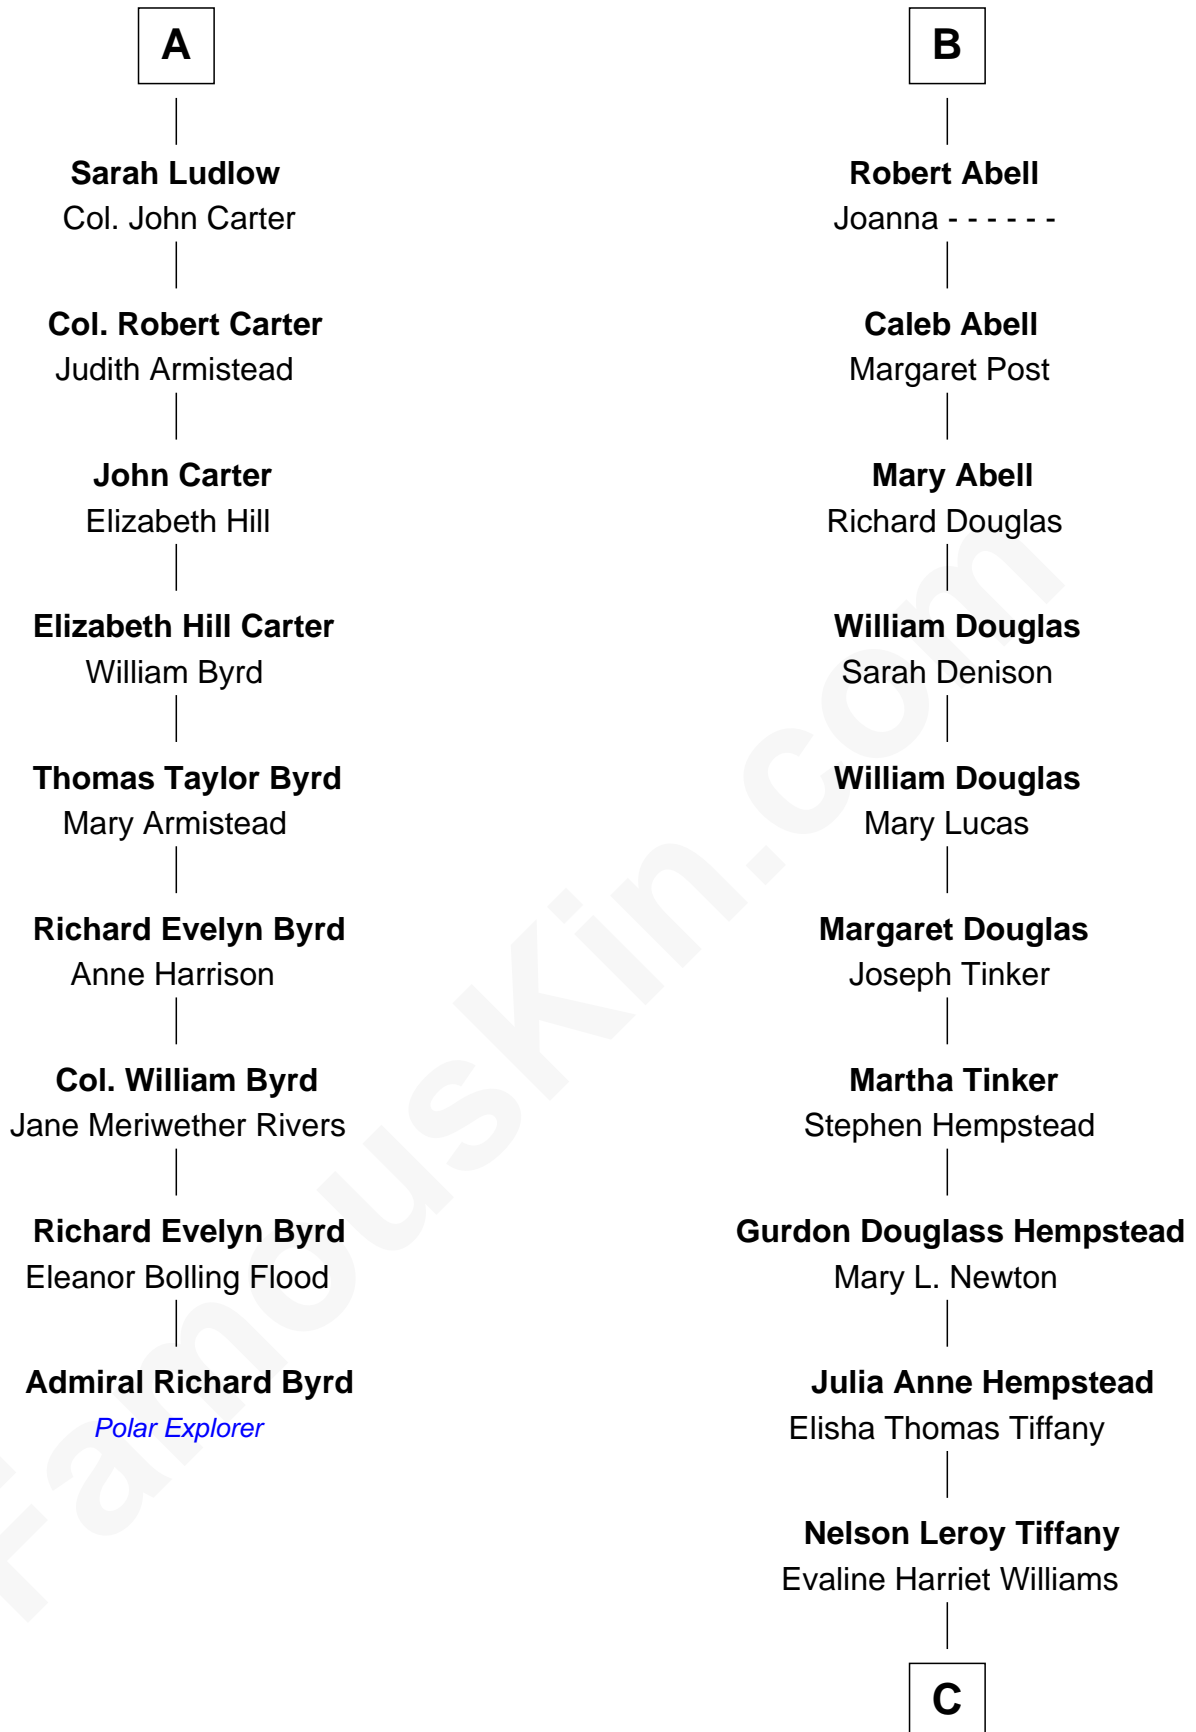

**FamousKin.com**  
**Relationship Chart of**  
**Admiral Richard Byrd**

*Polar Explorer*

15th cousin 4 times removed of

**Richard Gere**

*Movie Actor*

**Sir Walter Blount**

Sancha de Ayala

**Sir Thomas Blount**

Margaret de Gresley

**Sir Walter Blount**

Helena Byron

**Sir William Blount**

Margaret Echyngham

**Elizabeth Blount**

Sir Andrews de Windsor

**Edith Windsor**

**Sir John Sutton**

Elizabeth Berkeley

**Jane Sutton**

Thomas Mainwaring

**Cecily Mainwaring**

John Cotton

**Sir George Cotton**

Mary Onley

**Richard Cotton**

Mary Mainwaring

**Frances Cotton**

George Abell

**B**

**C**

**William Stanton Tiffany**  
Anna Rebecca Stevens

**Doris Anna Tiffany**  
Homer George Gere