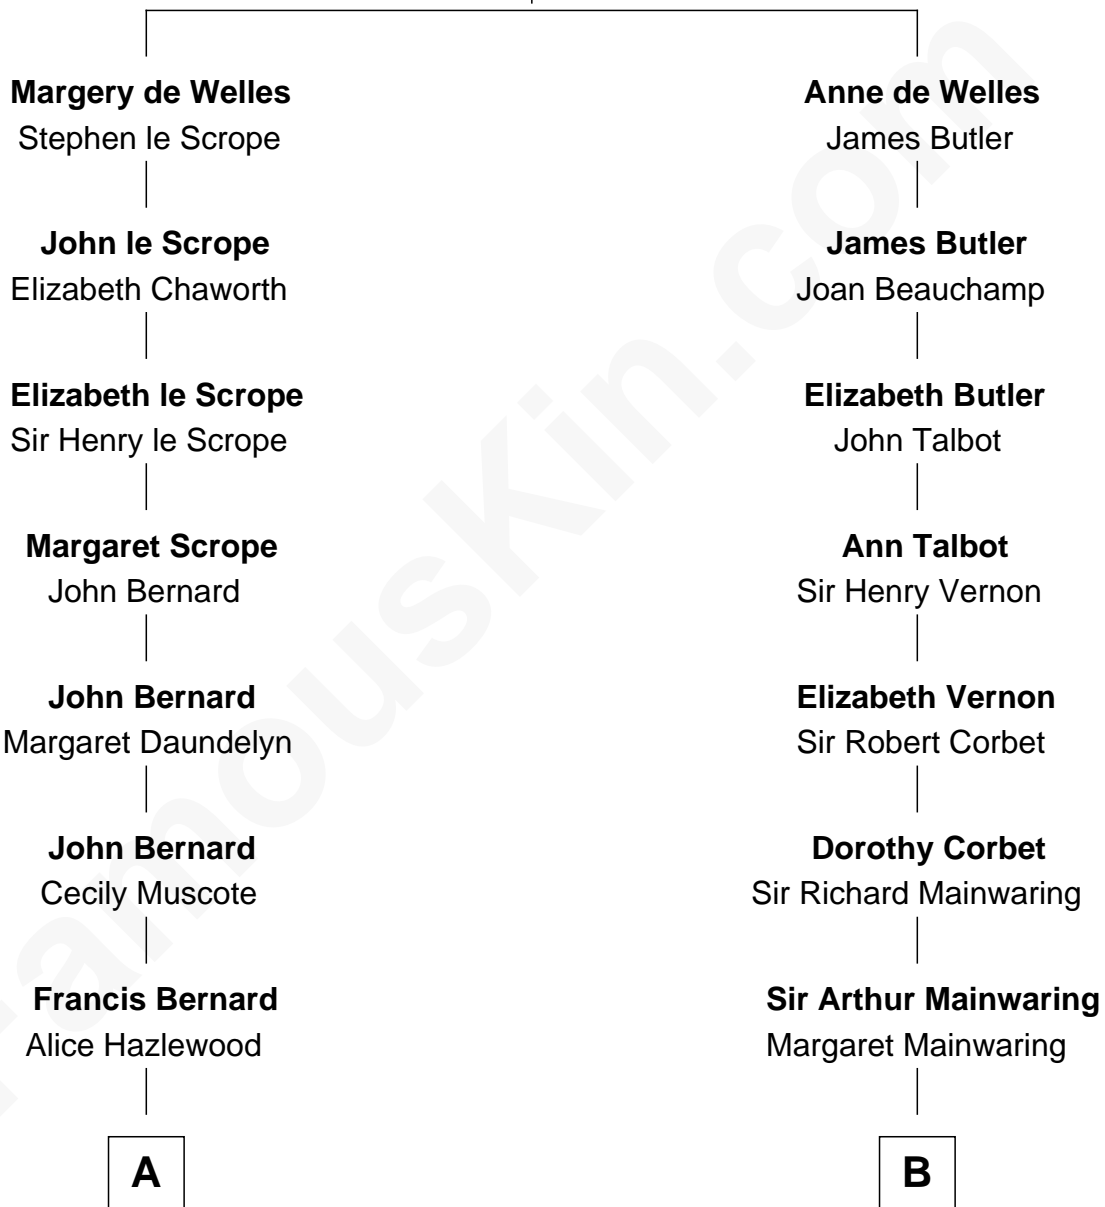

FamousKin.com
Relationship Chart of
Admiral Richard Byrd
Polar Explorer

16th cousin 5 times removed of

Richard Gere
Movie Actor

John de Welles
Maud de Roos

C

Julia Anne Hempstead

Elisha Thomas Tiffany

Nelson Leroy Tiffany

Evaline Harriet Williams

William Stanton Tiffany

Anna Rebecca Stevens

Doris Anna Tiffany

Homer George Gere

Richard Gere

Movie Actor