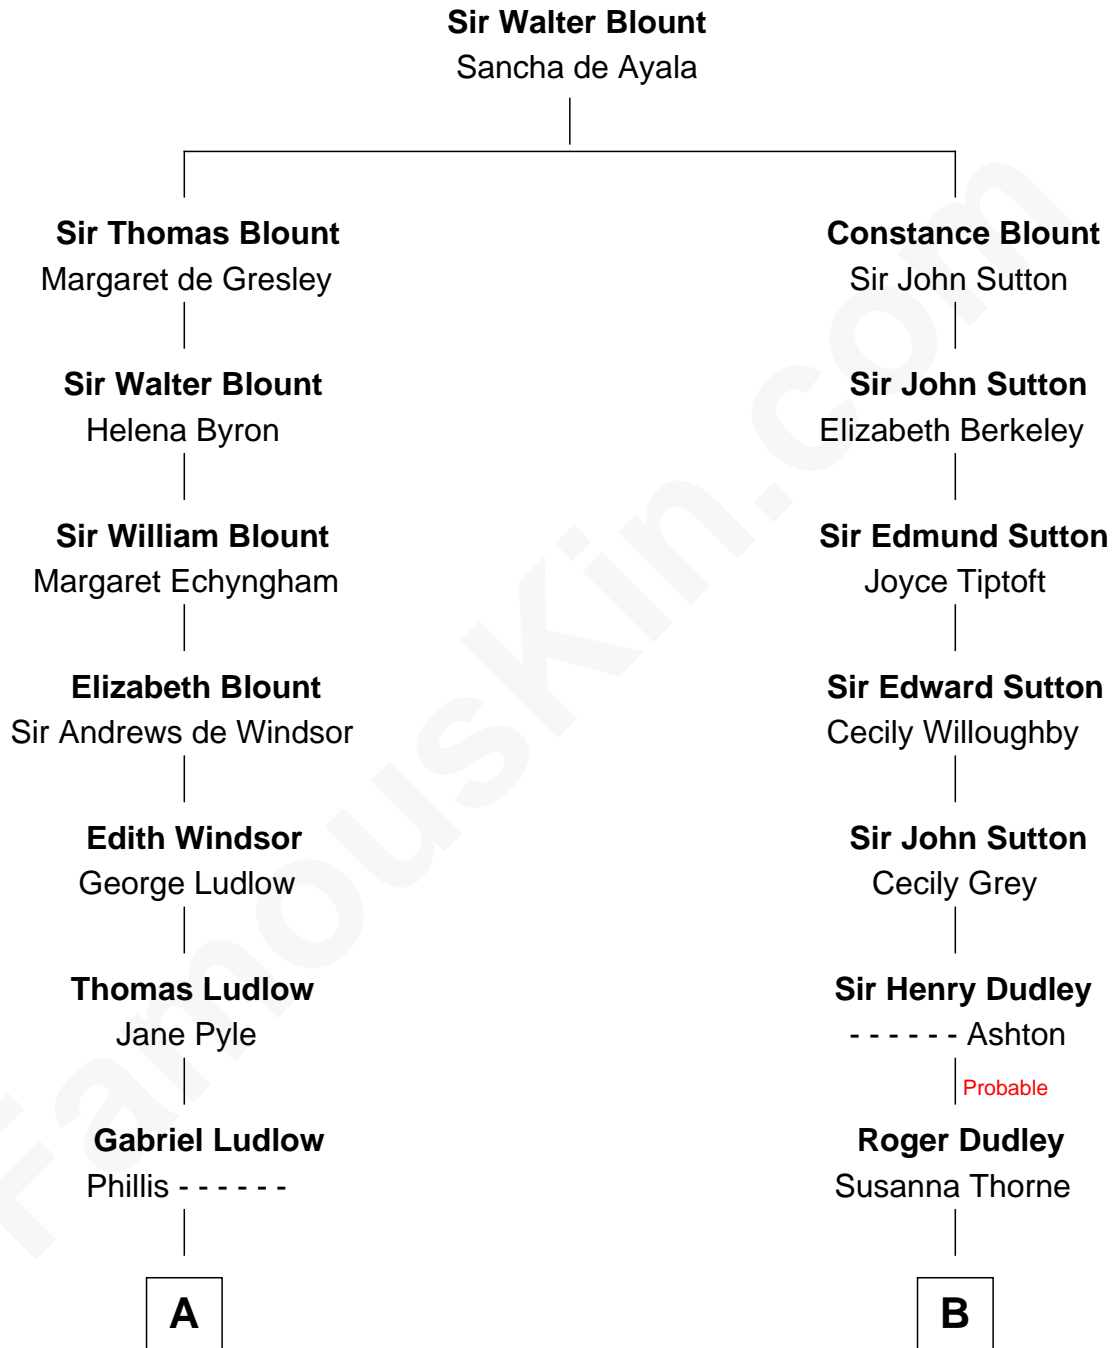

FamousKin.com
Relationship Chart of
Admiral Richard Byrd
Polar Explorer

15th cousin 2 times removed of
Tennessee Williams
Author of A Streetcar Named Desire

A

Sarah Ludlow
Col. John Carter

Col. Robert Carter
Judith Armistead

John Carter
Elizabeth Hill

Elizabeth Hill Carter
William Byrd

Thomas Taylor Byrd
Mary Armistead

Richard Evelyn Byrd
Anne Harrison

Col. William Byrd
Jane Meriwether Rivers

Richard Evelyn Byrd
Eleanor Bolling Flood