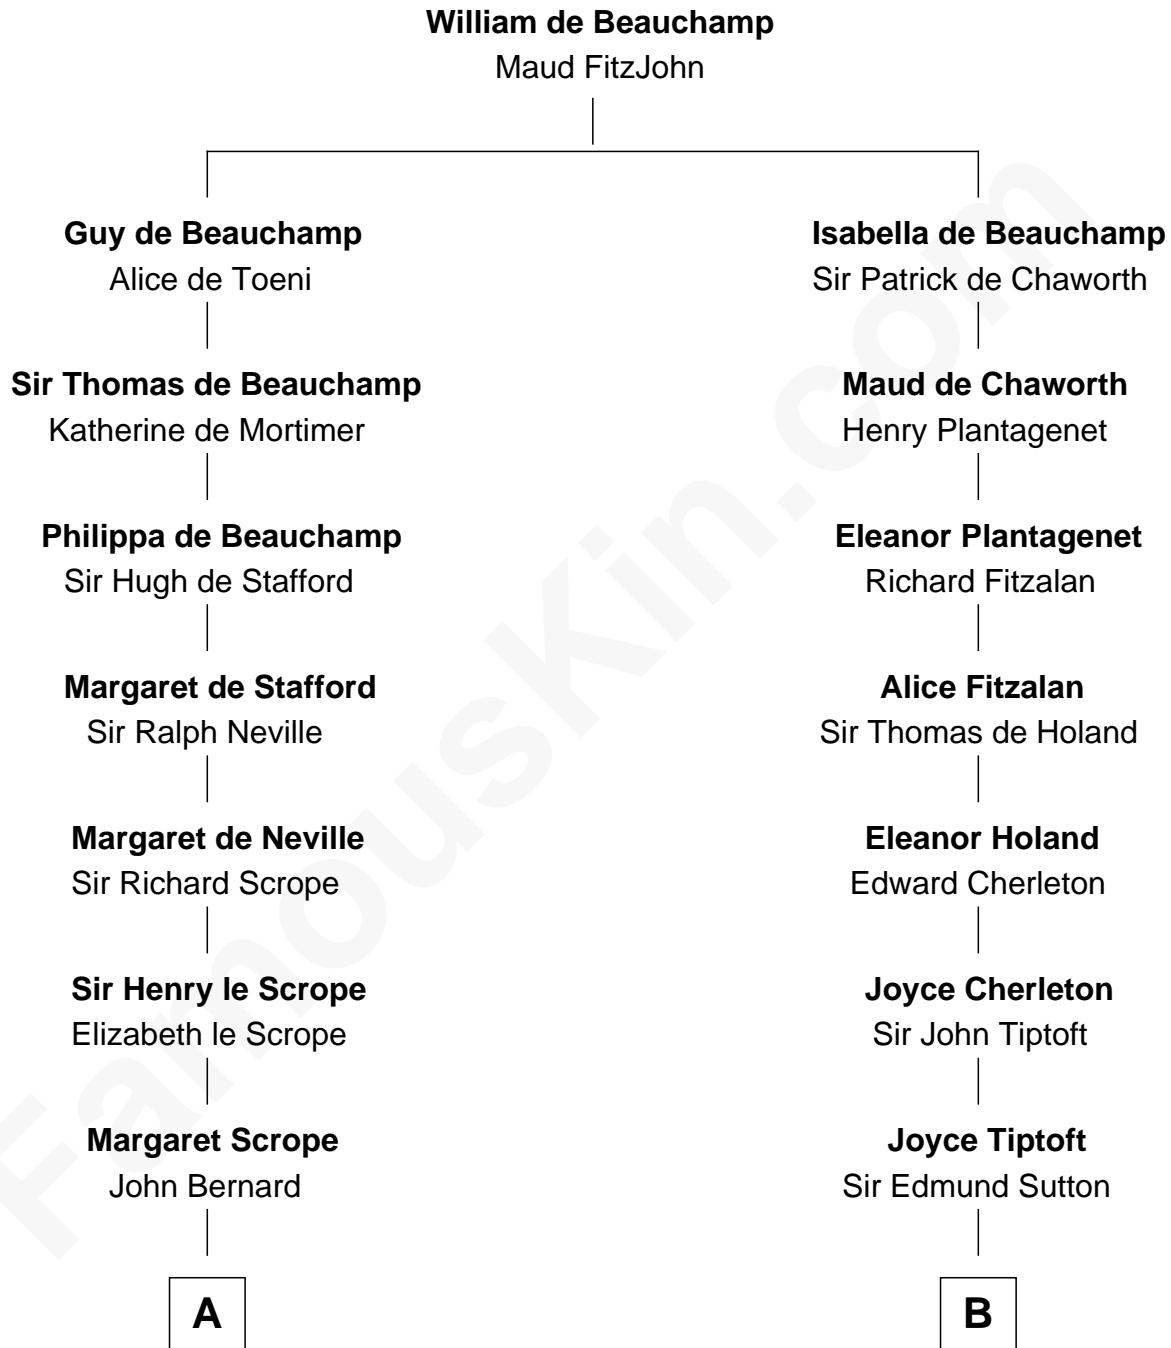

**FamousKin.com**  
**Relationship Chart of**  
**Admiral Richard Byrd**  
*Polar Explorer*

19th cousin 2 times removed of  
**Tennessee Williams**  
*Author of A Streetcar Named Desire*

**C**

**Col. William Byrd**  
Jane Meriwether Rivers

**Richard Evelyn Byrd**  
Eleanor Bolling Flood

**Admiral Richard Byrd**  
*Polar Explorer*

**D**

**Susan Woodbridge Ayer**  
Rev. Charles Coffin

**Cornelius Worcester Coffin**  
Nancy McCorkle

**Isabelle Coffin**  
Thomas Lanier Williams

**Cornelius Coffin Williams**  
Edwina Dakin

**Tennessee Williams**  
*Author of A Streetcar Named Desire*