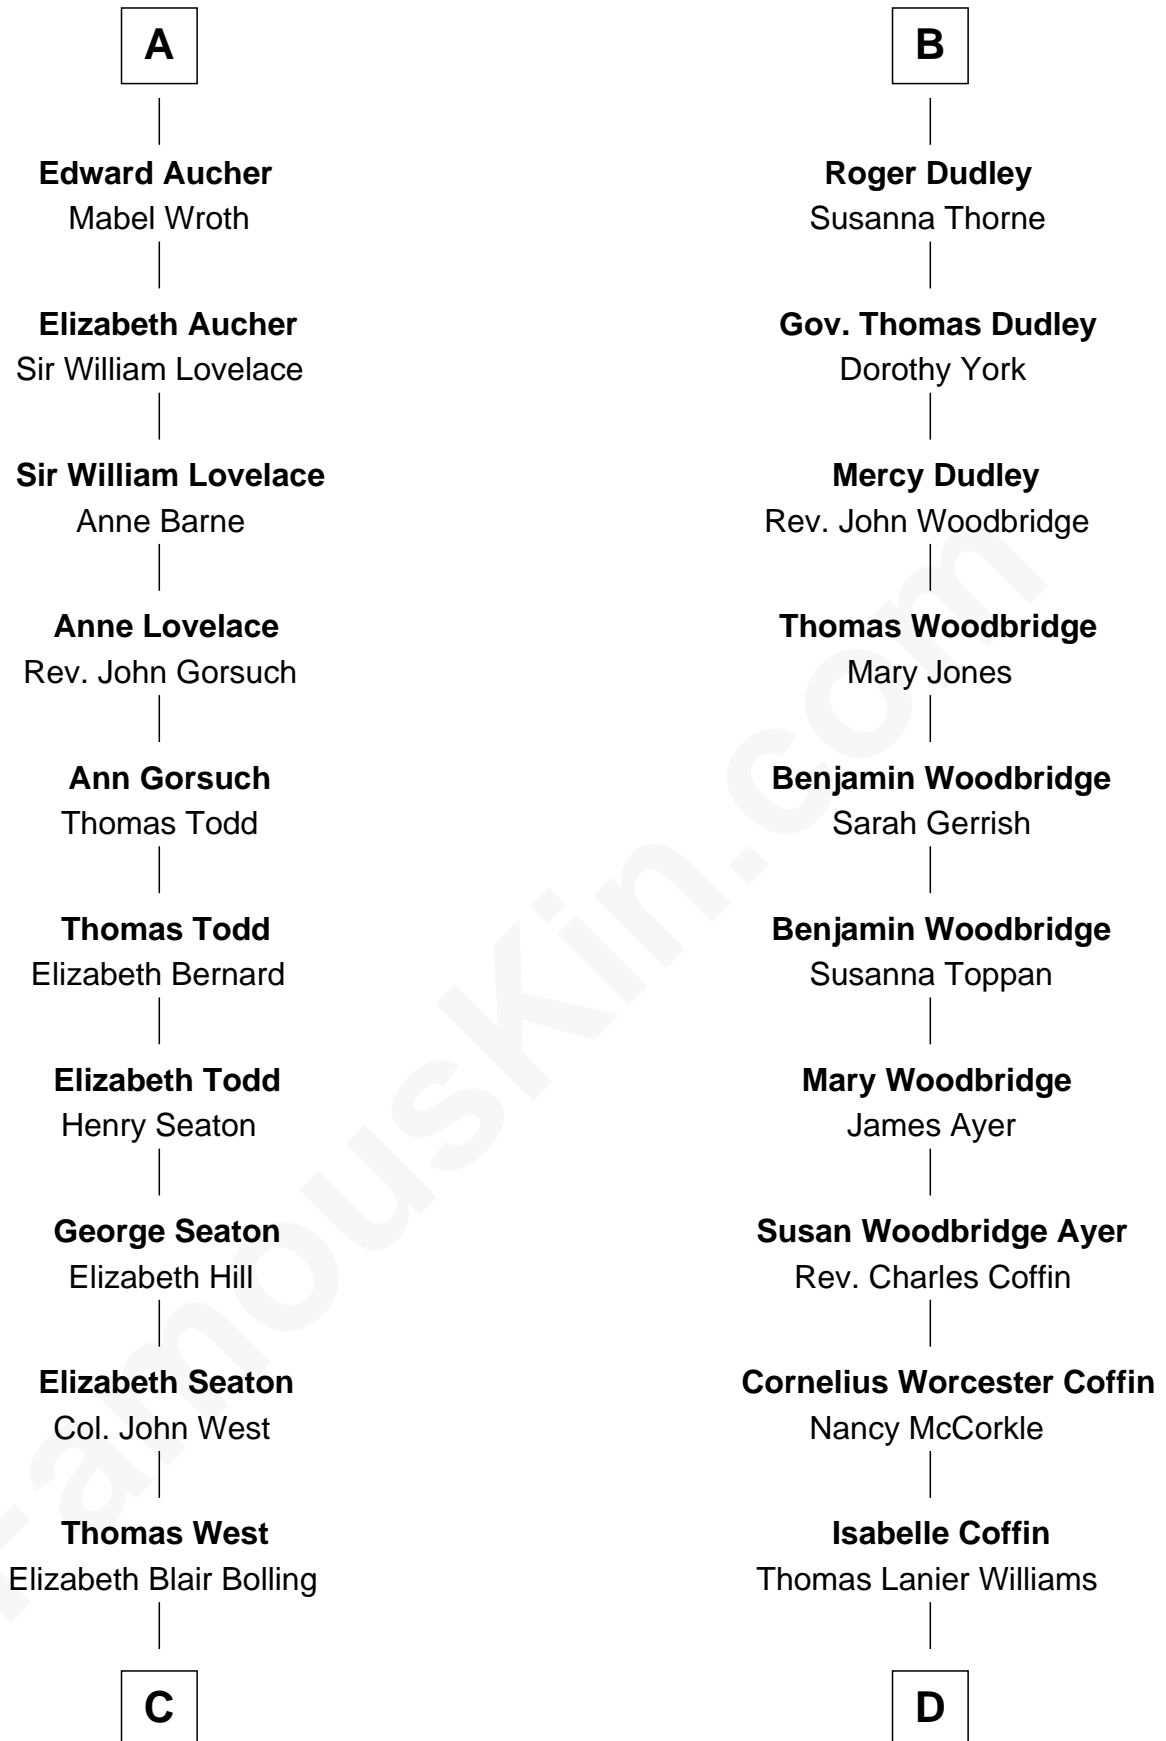

FamousKin.com
Relationship Chart of
Admiral Richard Byrd
Polar Explorer

18th cousin 3 times removed of
Tennessee Williams
Author of A Streetcar Named Desire

C

Eliza Bolling West
Dr. Joel Walker Flood

Col. Henry De La Warr Flood
Mary Elizabeth Trent

Joel Walker Flood
Ella Faulkner

Eleanor Bolling Flood
Richard Evelyn Byrd

Admiral Richard Byrd
Polar Explorer

D

Cornelius Coffin Williams
Edwina Dakin

Tennessee Williams
Author of A Streetcar Named Desire

FamousKin.com