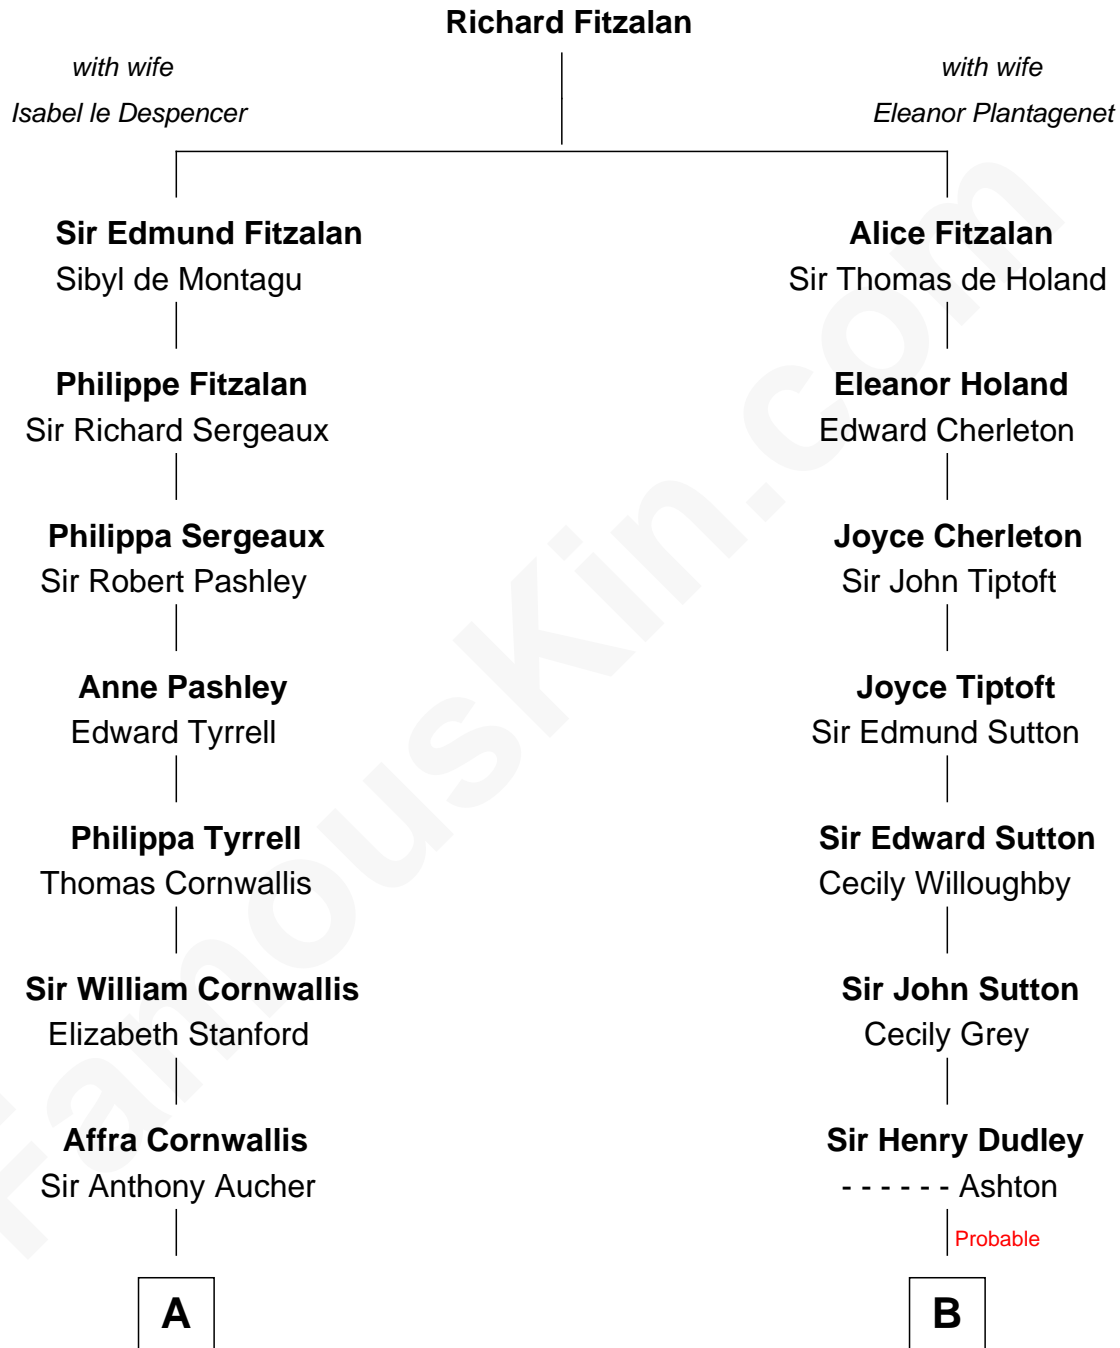

FamousKin.com
Relationship Chart of
Admiral Richard Byrd
Polar Explorer

18th cousin 3 times removed of
Tennessee Williams
Author of A Streetcar Named Desire

C

Eliza Bolling West
Dr. Joel Walker Flood

Col. Henry De La Warr Flood
Mary Elizabeth Trent

Joel Walker Flood
Ella Faulkner

Eleanor Bolling Flood
Richard Evelyn Byrd

Admiral Richard Byrd
Polar Explorer

D

Cornelius Coffin Williams
Edwina Dakin

Tennessee Williams
Author of A Streetcar Named Desire

FamousKin.com