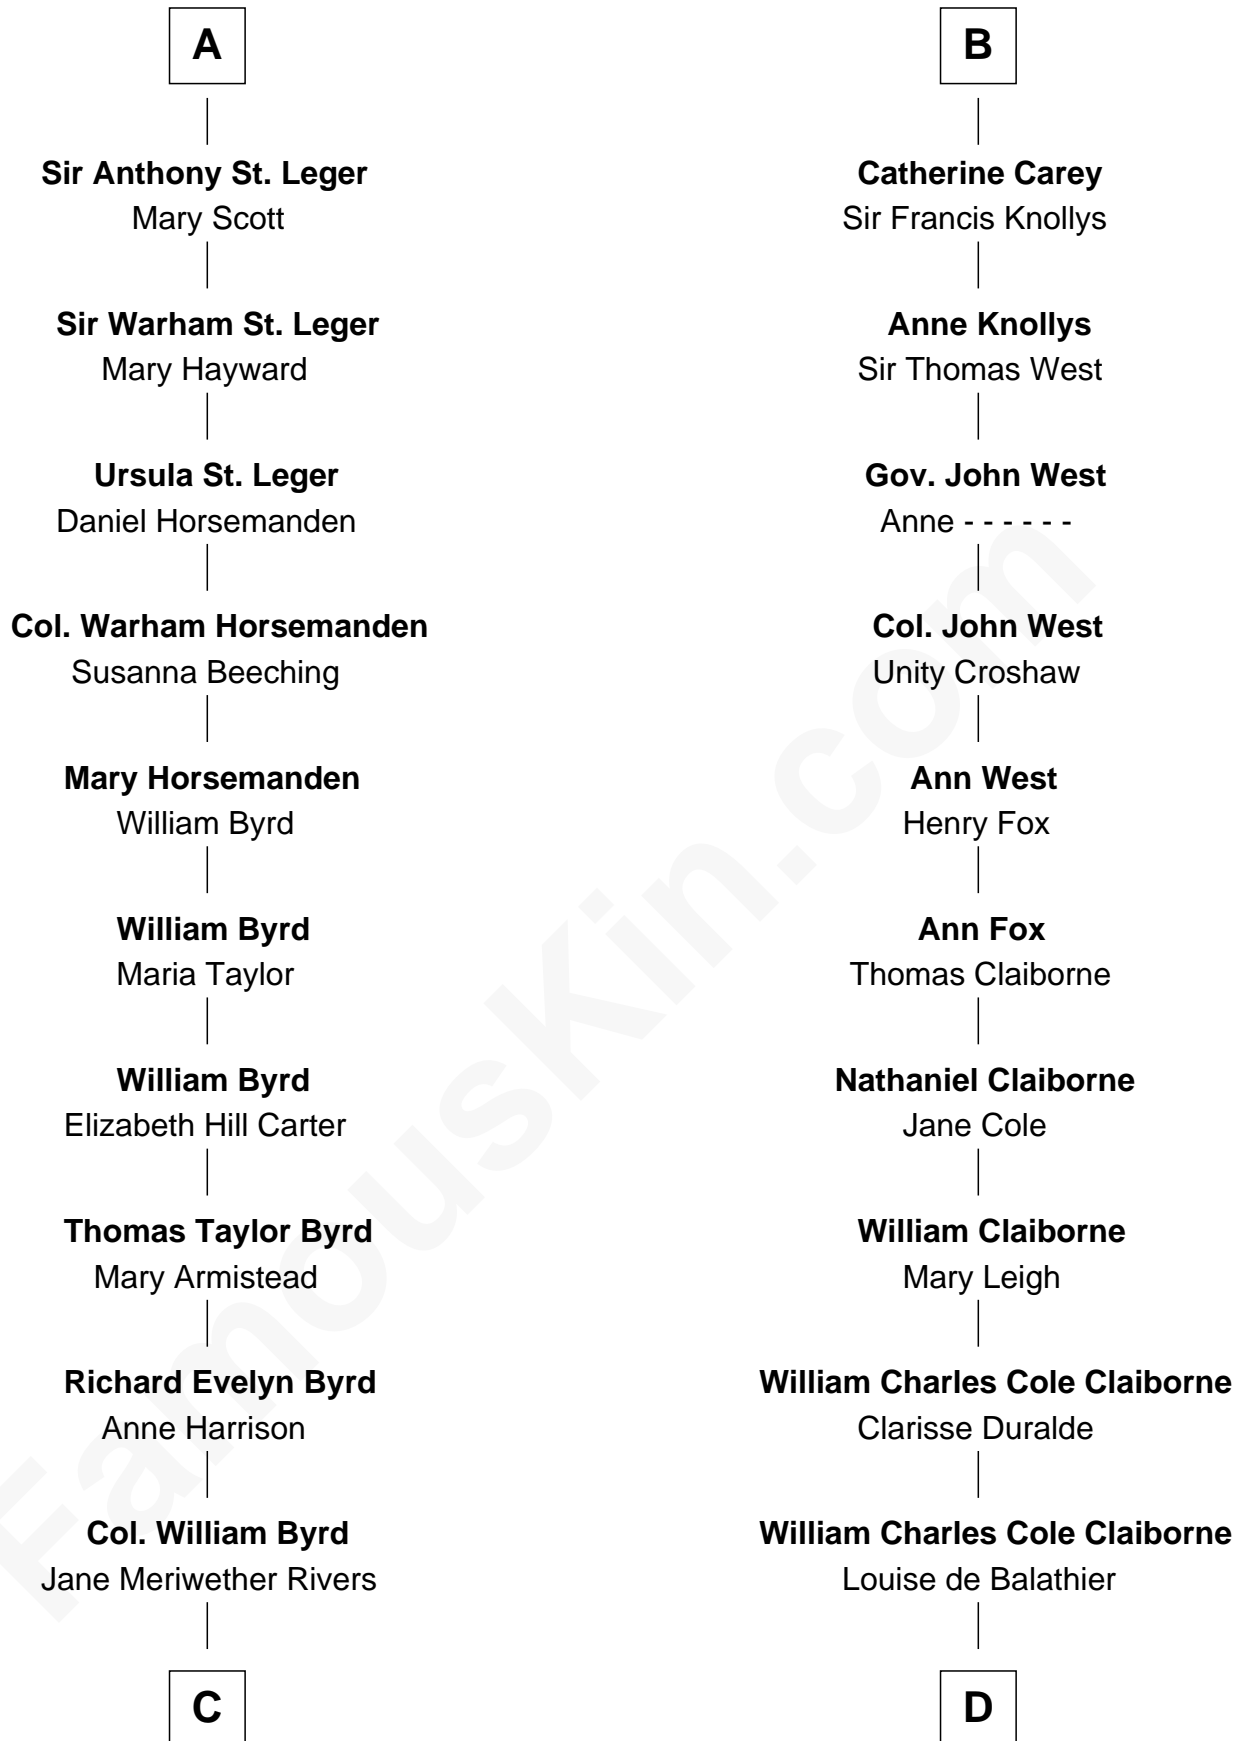

FamousKin.com
Relationship Chart of
Admiral Richard Byrd
Polar Explorer

18th cousin 1 time removed of

Liz Claiborne

Fashion Designer and Founder of Liz Claiborne Inc.

C

Richard Evelyn Byrd
Eleanor Bolling Flood

Admiral Richard Byrd
Polar Explorer

D

Fernand Claiborne
Marie Louise Villeré

Omer Villere Claiborne
Carolyn Louise Fenner

Liz Claiborne
Found of Liz Claiborne Inc.

FamousKin.com