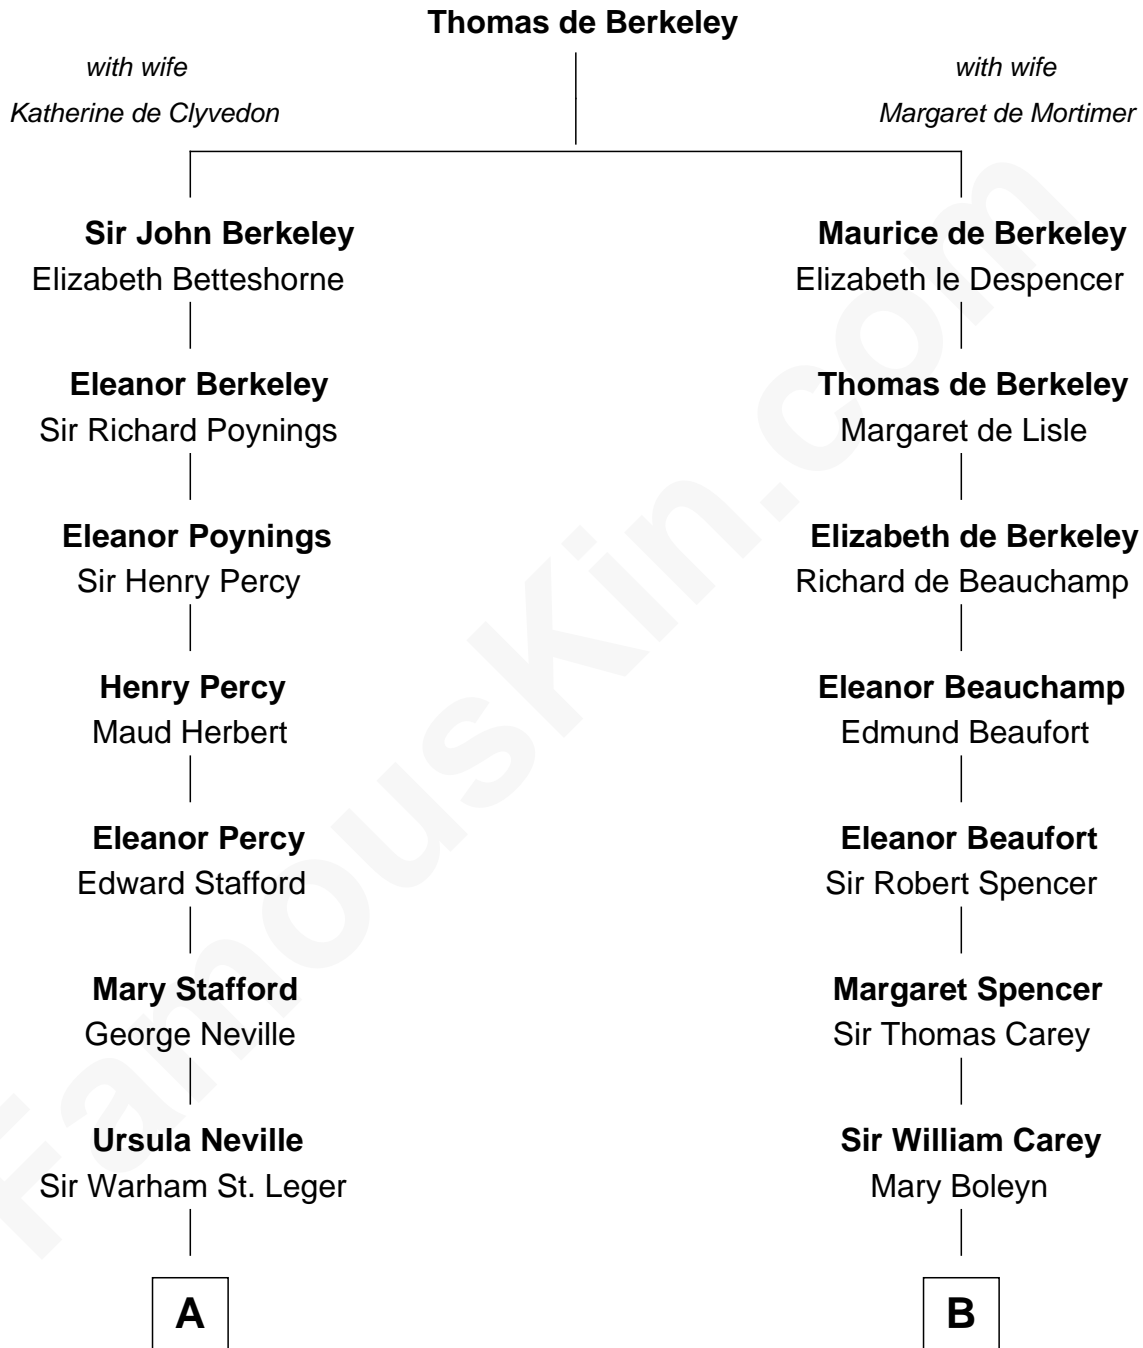

FamousKin.com
Relationship Chart of
Admiral Richard Byrd
Polar Explorer

18th cousin 1 time removed of

Liz Claiborne

Fashion Designer and Founder of Liz Claiborne Inc.

C

Richard Evelyn Byrd
Eleanor Bolling Flood

Admiral Richard Byrd
Polar Explorer

D

Fernand Claiborne
Marie Louise Villeré

Omer Villere Claiborne
Carolyn Louise Fenner

Liz Claiborne
Found of Liz Claiborne Inc.

FamousKin.com