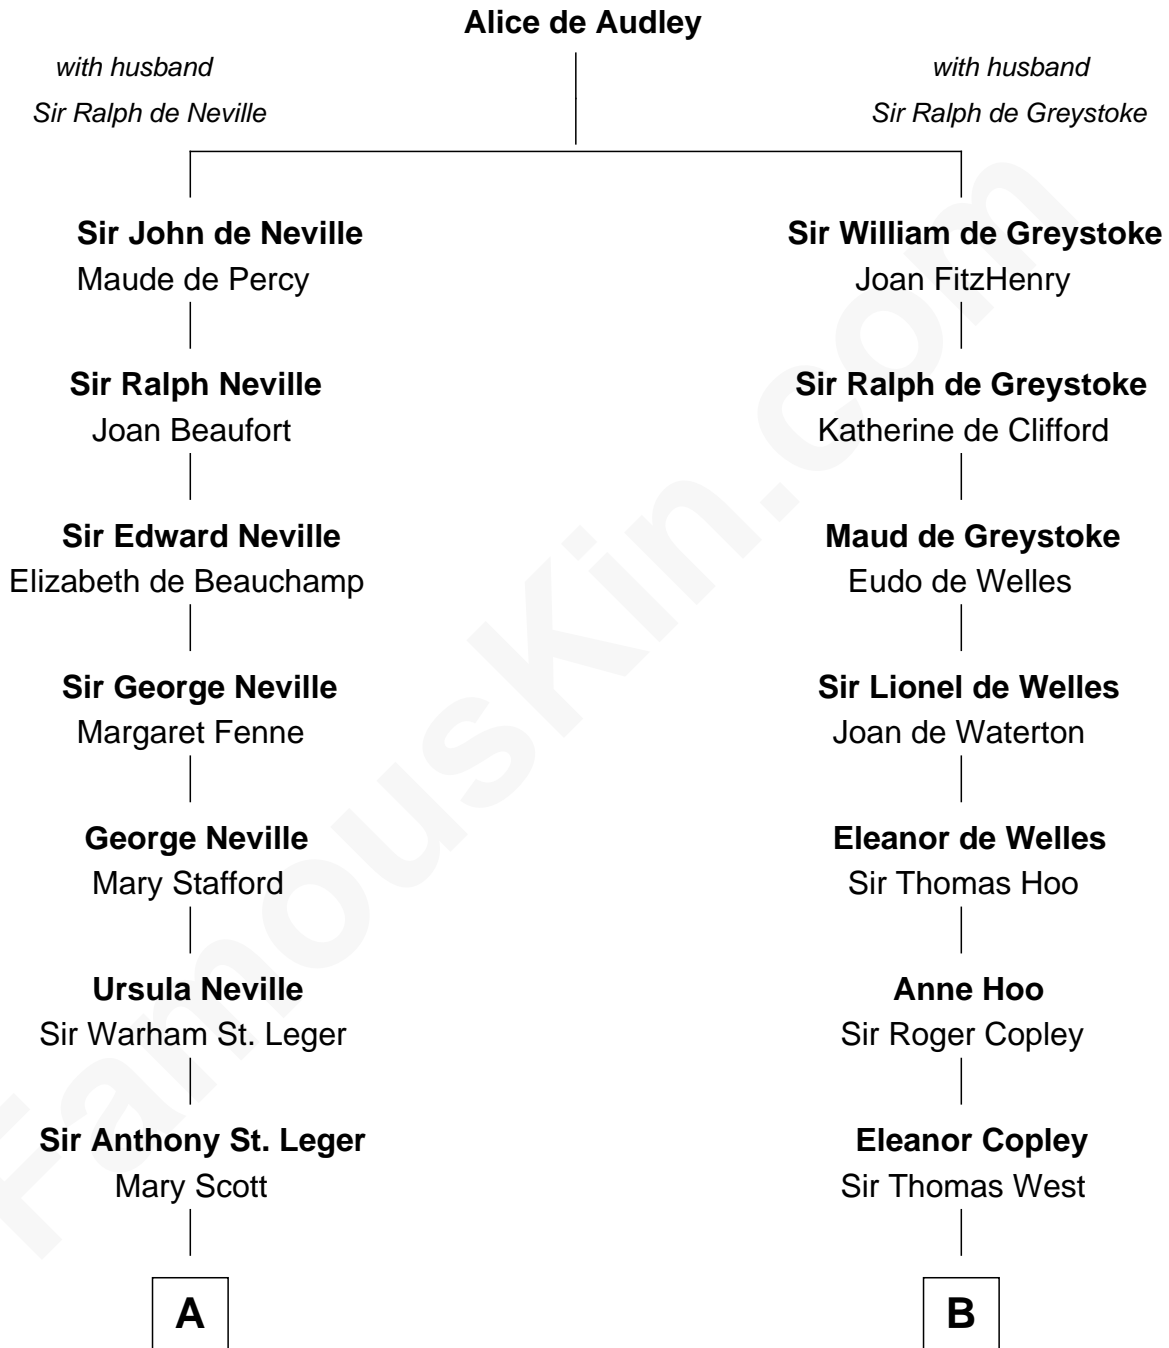

FamousKin.com
Relationship Chart of
Admiral Richard Byrd
Polar Explorer

17th cousin 3 times removed of

Liz Claiborne

Fashion Designer and Founder of Liz Claiborne Inc.

C

William Charles Cole Claiborne

Louise de Balathier

Fernand Claiborne

Marie Louise Villeré

Omer Villere Claiborne

Carolyn Louise Fenner

Liz Claiborne

Found of Liz Claiborne Inc.

FamousKin.com