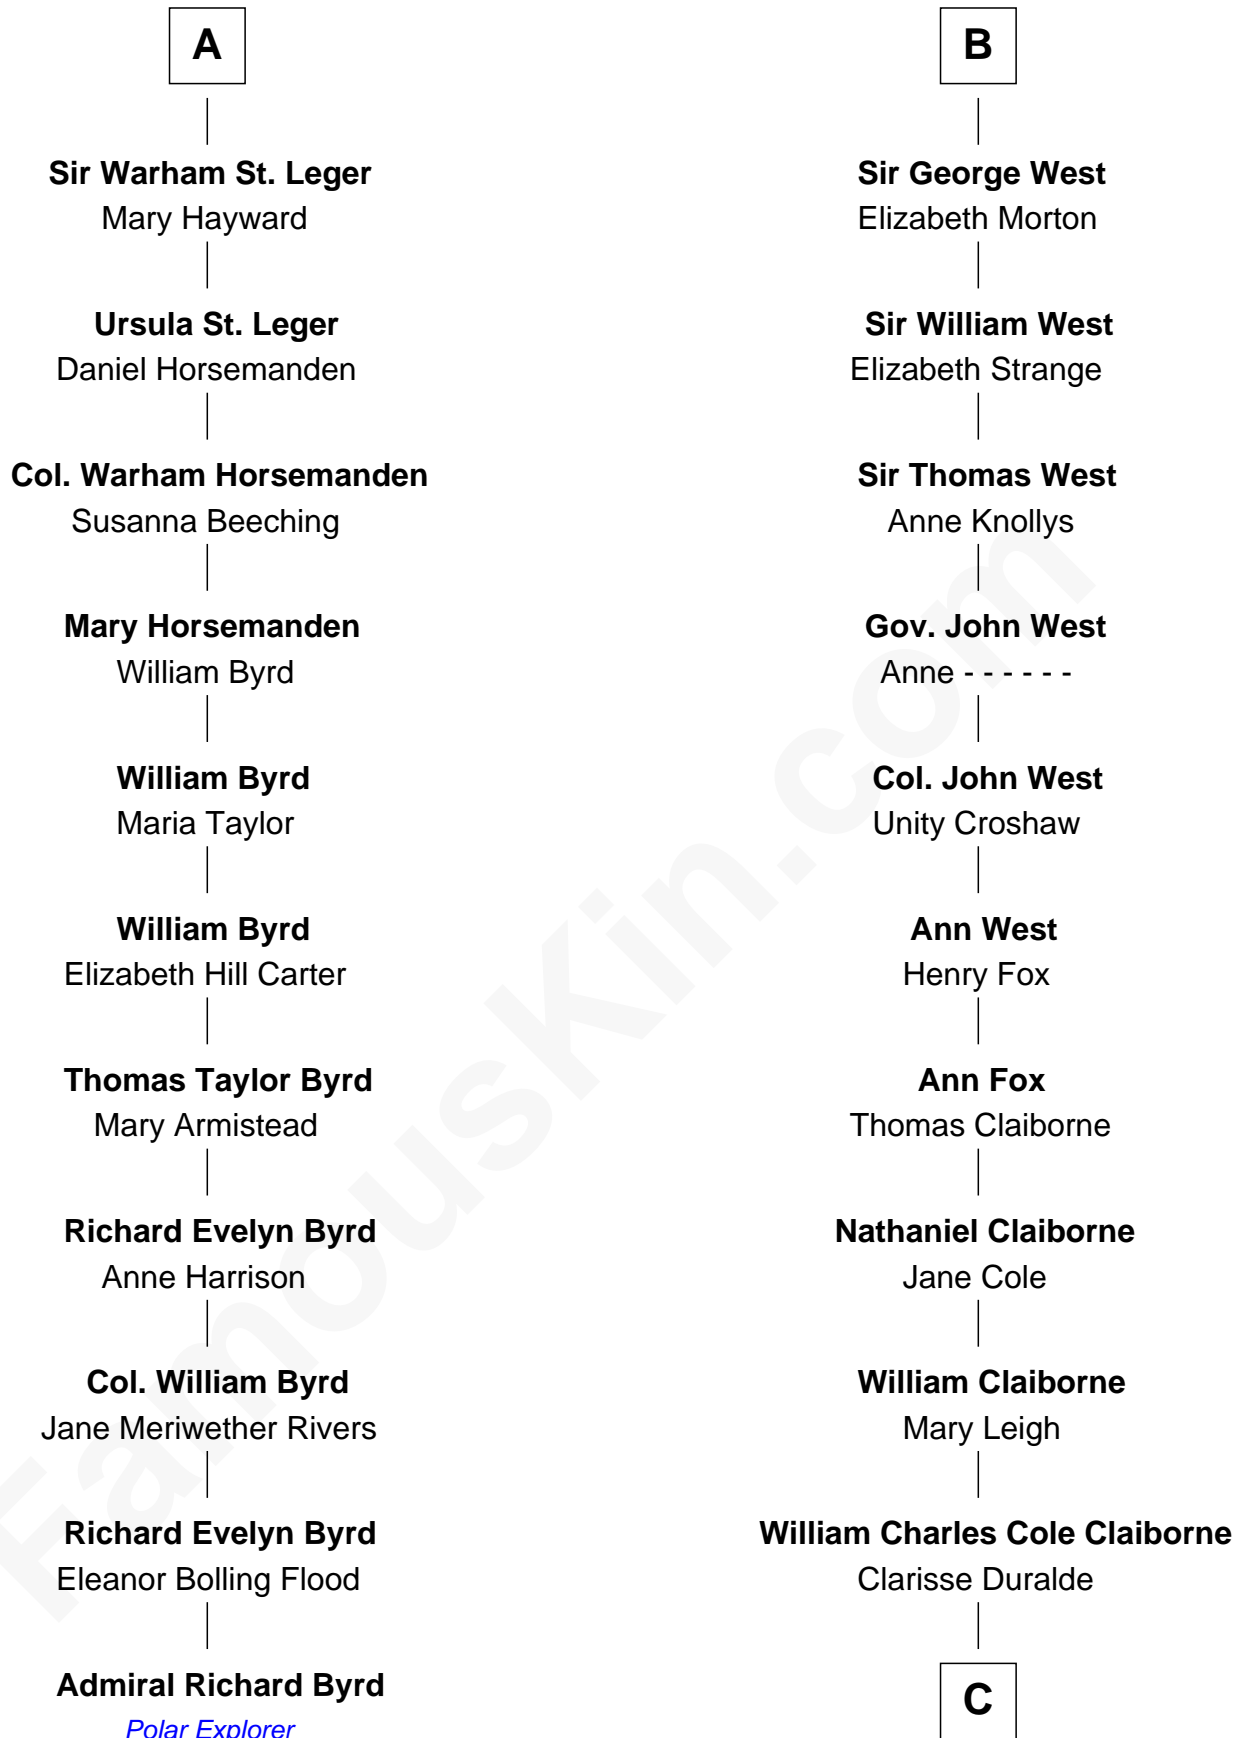

FamousKin.com
Relationship Chart of
Admiral Richard Byrd
Polar Explorer

17th cousin 3 times removed of

Liz Claiborne

Fashion Designer and Founder of Liz Claiborne Inc.

C

William Charles Cole Claiborne

Louise de Balathier

Fernand Claiborne

Marie Louise Villeré

Omer Villere Claiborne

Carolyn Louise Fenner

Liz Claiborne

Found of Liz Claiborne Inc.

FamousKin.com