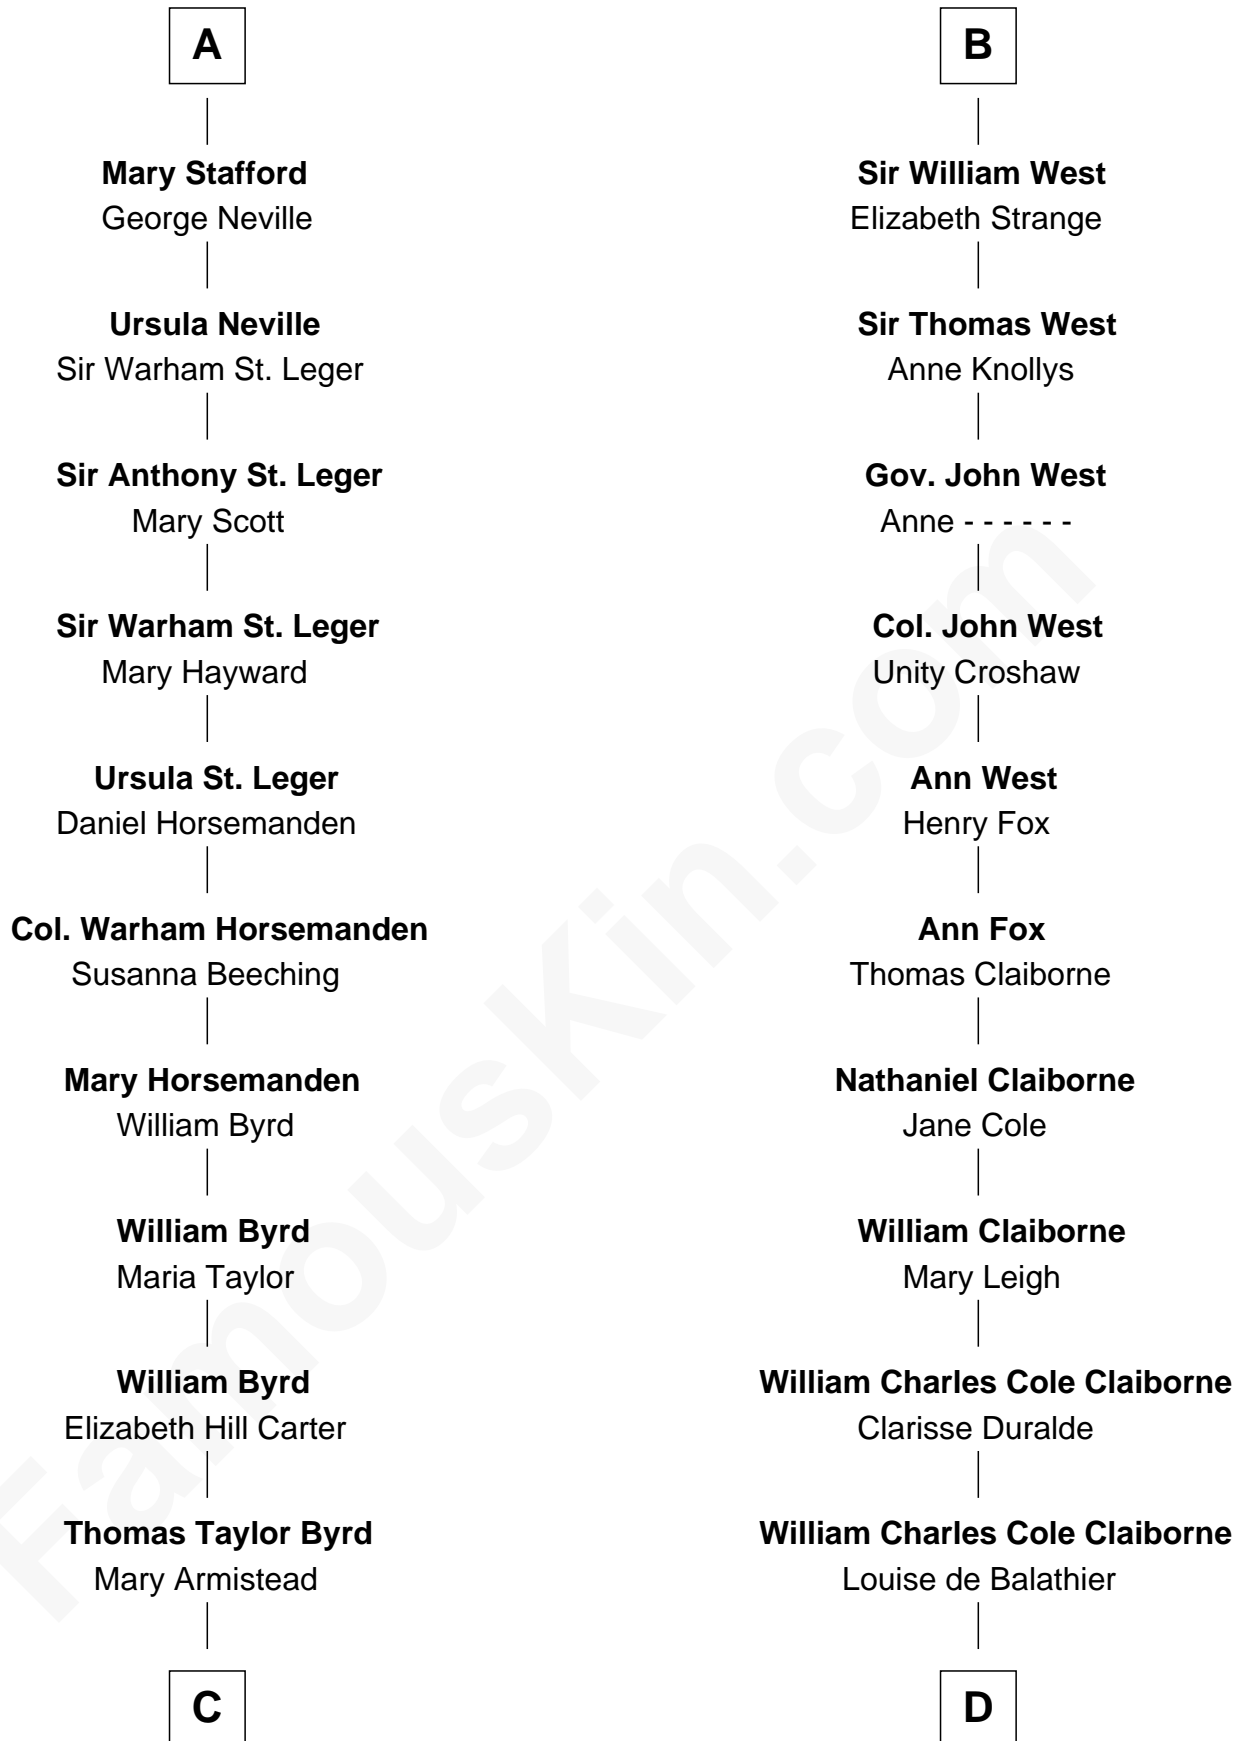

FamousKin.com
Relationship Chart of
Admiral Richard Byrd
Polar Explorer

19th cousin 1 time removed of

Liz Claiborne

Fashion Designer and Founder of Liz Claiborne Inc.

Henry Plantagenet
 Maud de Chaworth

Mary Plantagenet
 Henry de Percy

Sir Henry Percy
 Margaret de Neville

Sir Henry Percy
 Elizabeth Mortimer

Sir Henry Percy
 Eleanor Neville

Sir Henry Percy
 Eleanor Poynings

Henry Percy
 Maud Herbert

Eleanor Percy
 Edward Stafford

A

Joan of Lancaster
 John de Mowbray

Eleanor Mowbray
 Roger de la Warre

Joan de la Warre
 Sir Thomas West

Sir Reynold West
 Margaret Thorley

Sir Richard West
 Katherine Hungerford

Sir Thomas West
 Eleanor Copley

Sir George West
 Elizabeth Morton

B

C

Richard Evelyn Byrd
Anne Harrison

Col. William Byrd
Jane Meriwether Rivers

Richard Evelyn Byrd
Eleanor Bolling Flood

Admiral Richard Byrd
Polar Explorer

D

Fernand Claiborne
Marie Louise Villeré