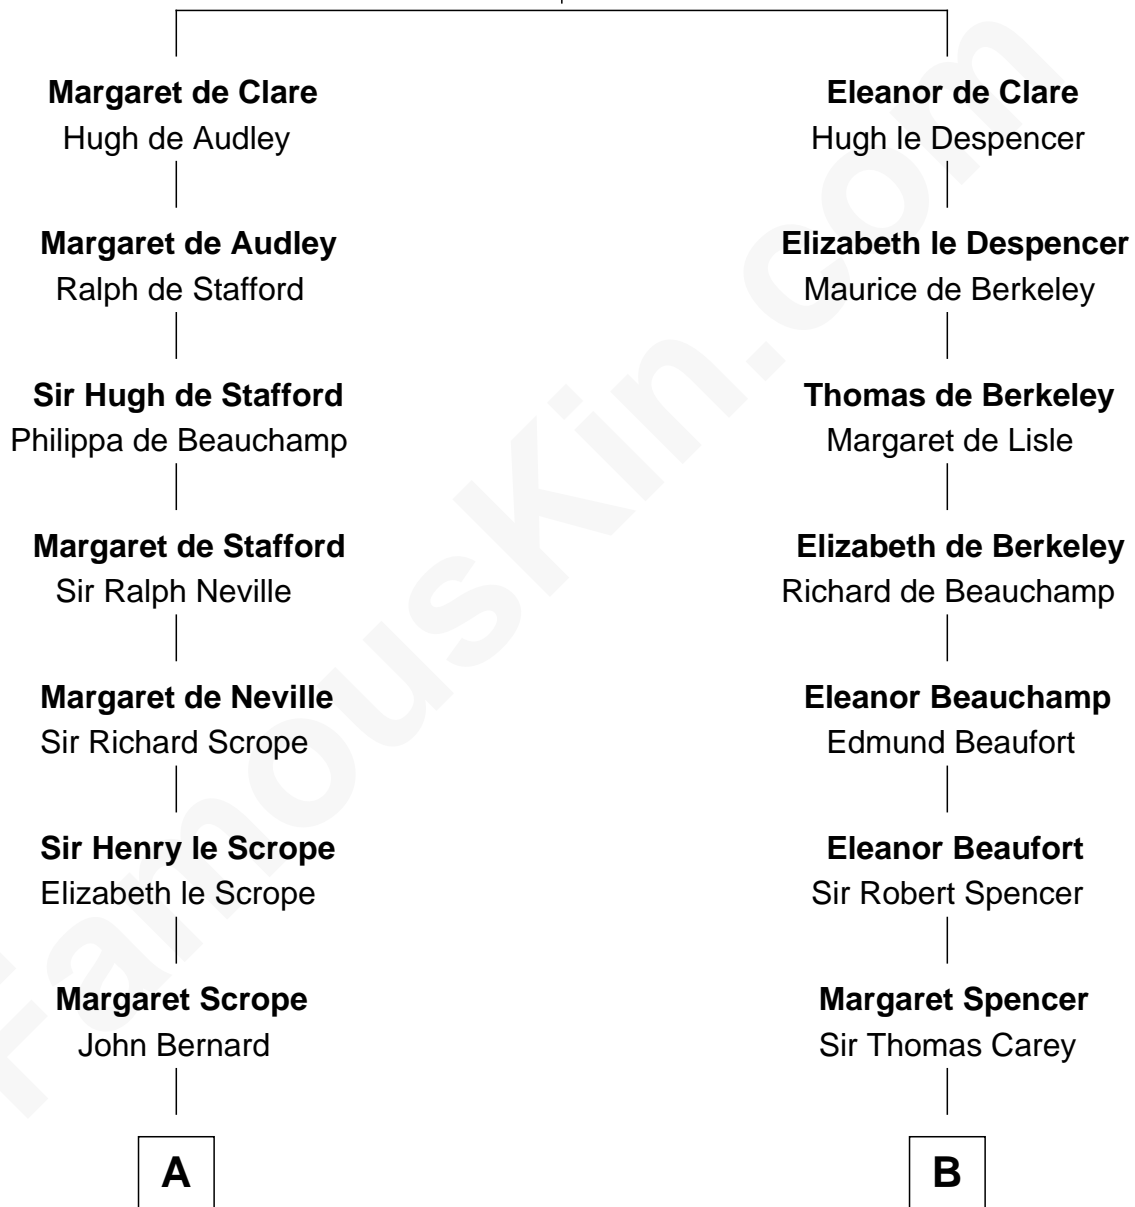

**FamousKin.com**  
**Relationship Chart of**  
**Admiral Richard Byrd**  
*Polar Explorer*

19th cousin 1 time removed of

**Liz Claiborne**

*Fashion Designer and Founder of Liz Claiborne Inc.*

**Sir Gilbert de Clare**

Joan of Acre

**C**

**Col. William Byrd**  
Jane Meriwether Rivers

**Richard Evelyn Byrd**  
Eleanor Bolling Flood

**Admiral Richard Byrd**  
*Polar Explorer*

**D**

**William Charles Cole Claiborne**  
Louise de Balathier