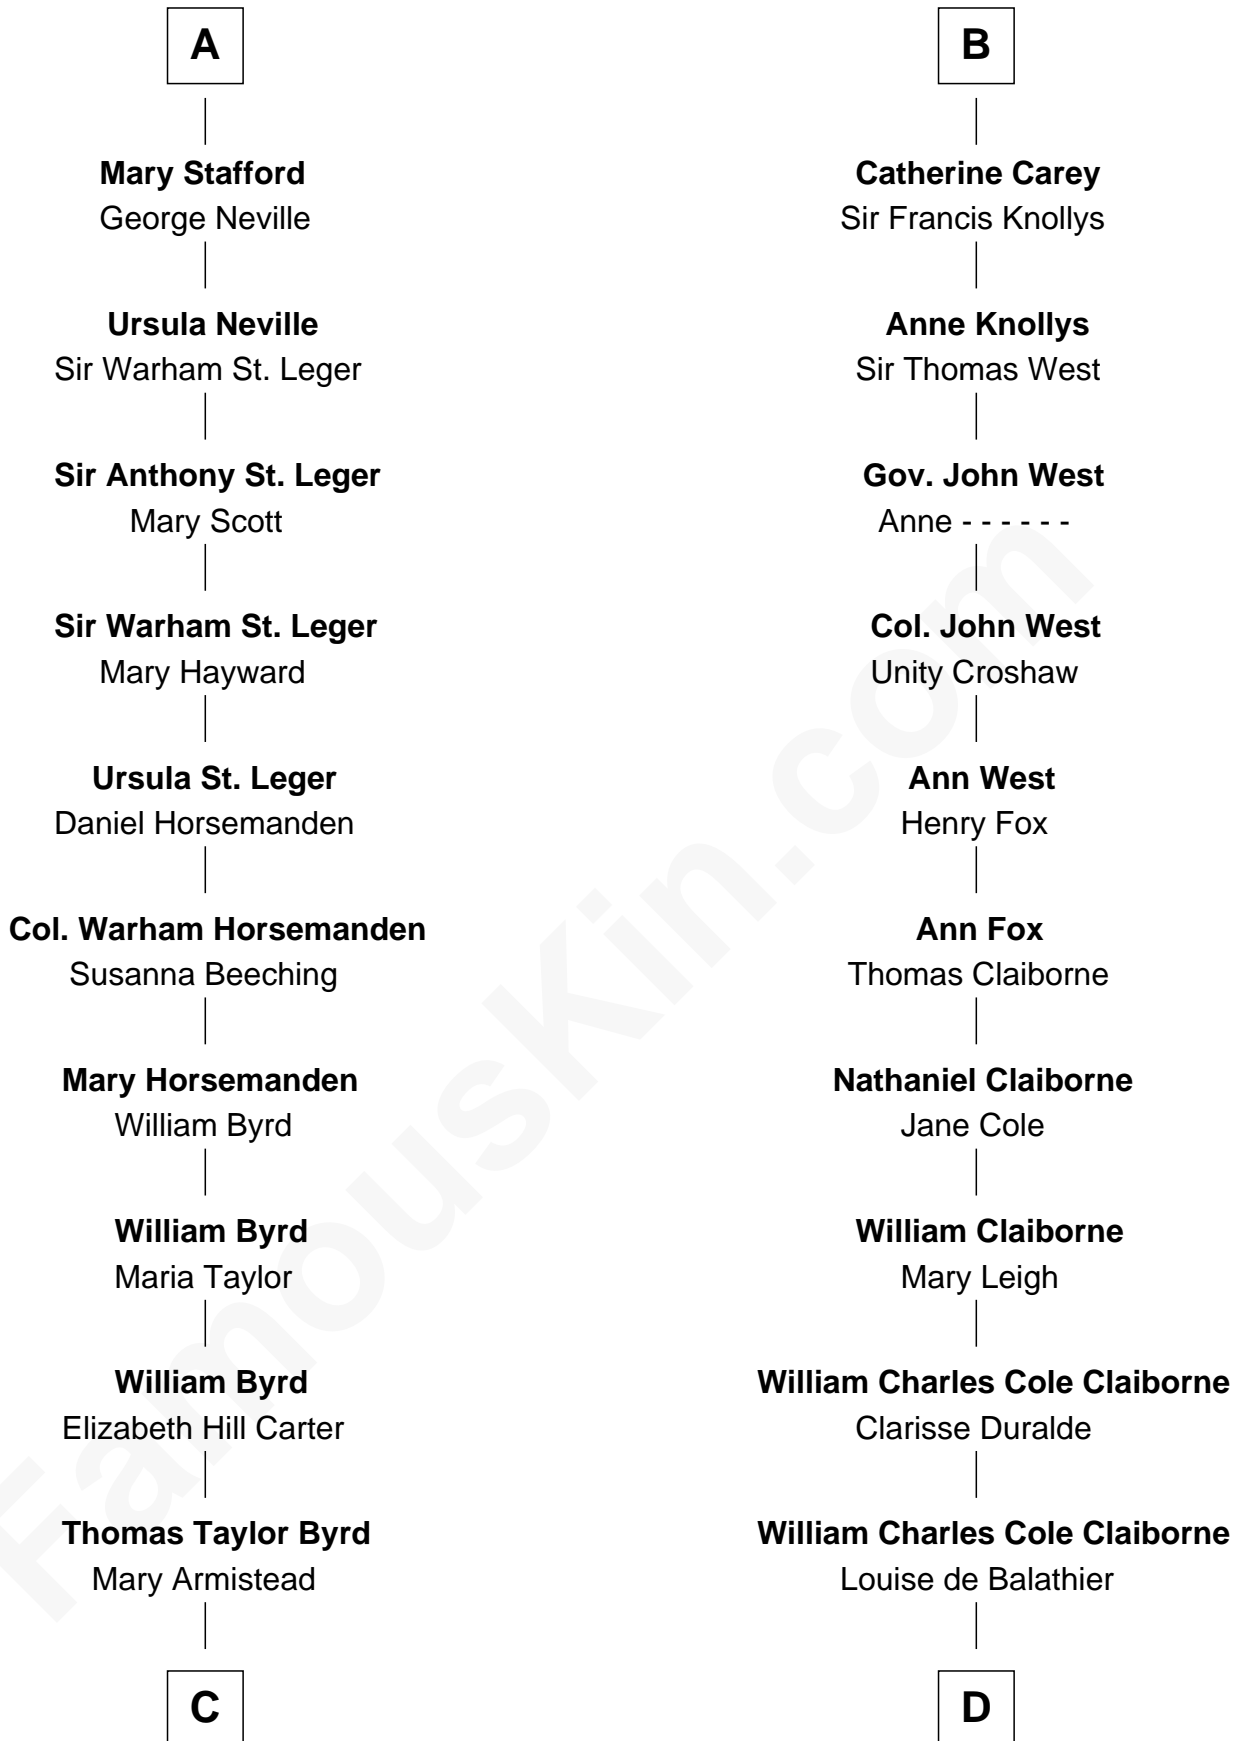

**FamousKin.com**  
**Relationship Chart of**  
**Admiral Richard Byrd**  
*Polar Explorer*

19th cousin 1 time removed of

**Liz Claiborne**

*Fashion Designer and Founder of Liz Claiborne Inc.*

**C**

**Richard Evelyn Byrd**  
Anne Harrison

**Col. William Byrd**  
Jane Meriwether Rivers

**Richard Evelyn Byrd**  
Eleanor Bolling Flood

**Admiral Richard Byrd**  
*Polar Explorer*

**D**

**Fernand Claiborne**  
Marie Louise Villeré

**Omer Villere Claiborne**  
Carolyn Louise Fenner