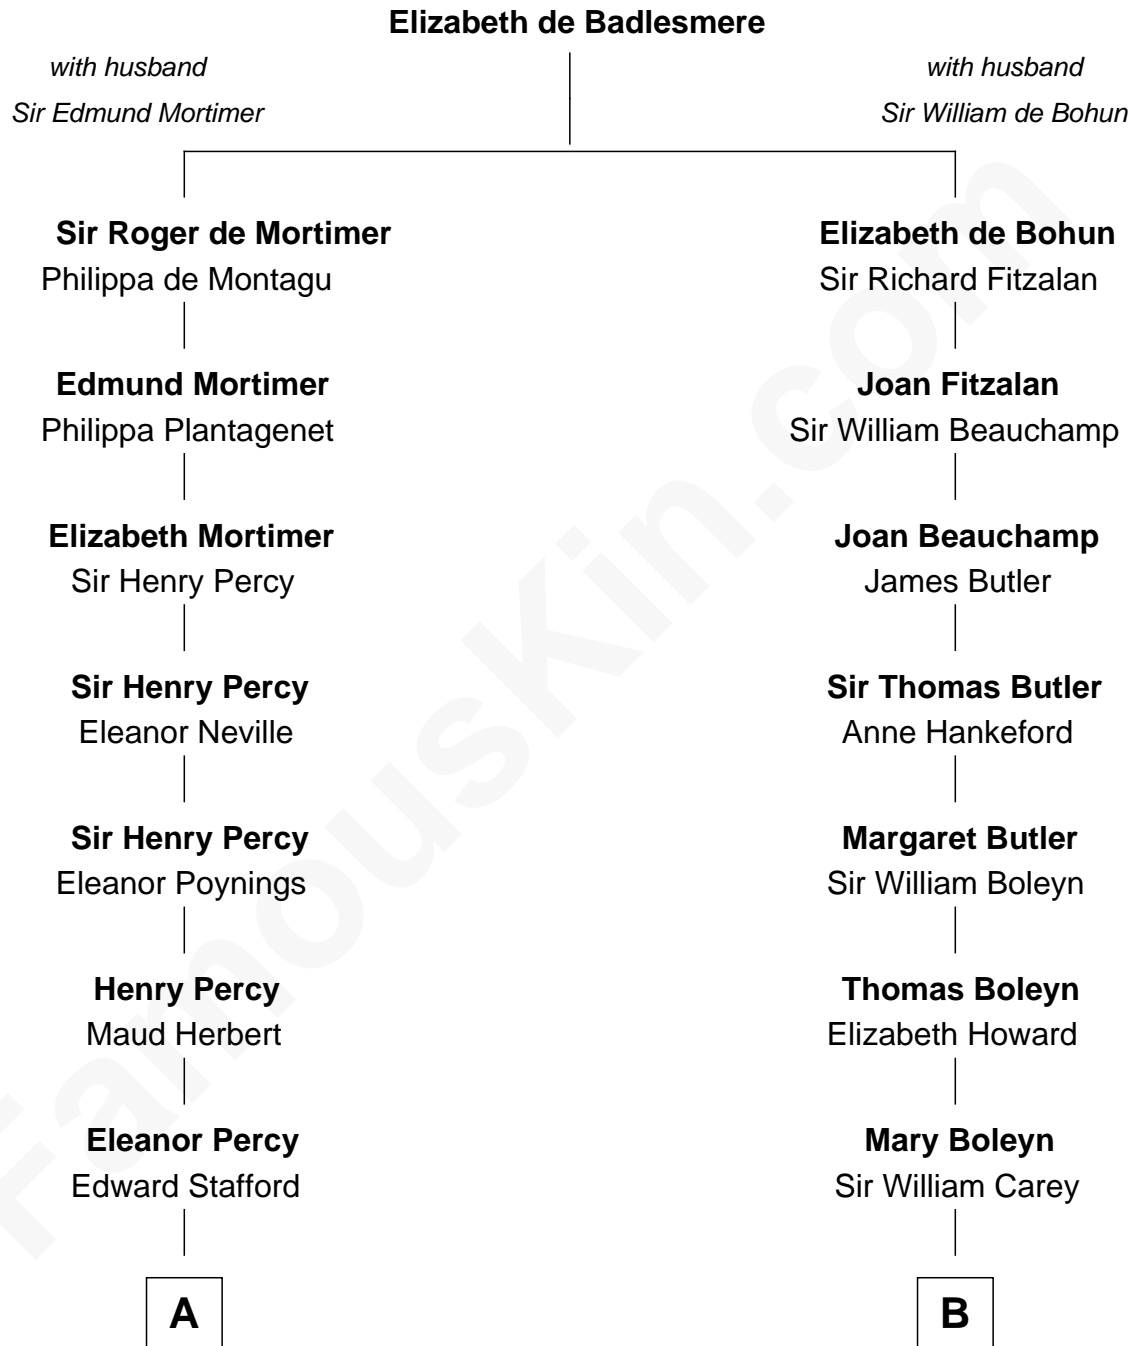

**FamousKin.com**  
**Relationship Chart of**  
**Admiral Richard Byrd**  
*Polar Explorer*

19th cousin 1 time removed of

**Liz Claiborne**

*Fashion Designer and Founder of Liz Claiborne Inc.*

**C**

**Richard Evelyn Byrd**  
Anne Harrison

**Col. William Byrd**  
Jane Meriwether Rivers

**Richard Evelyn Byrd**  
Eleanor Bolling Flood

**Admiral Richard Byrd**  
*Polar Explorer*

**D**

**Fernand Claiborne**  
Marie Louise Villeré

**Omer Villere Claiborne**  
Carolyn Louise Fenner