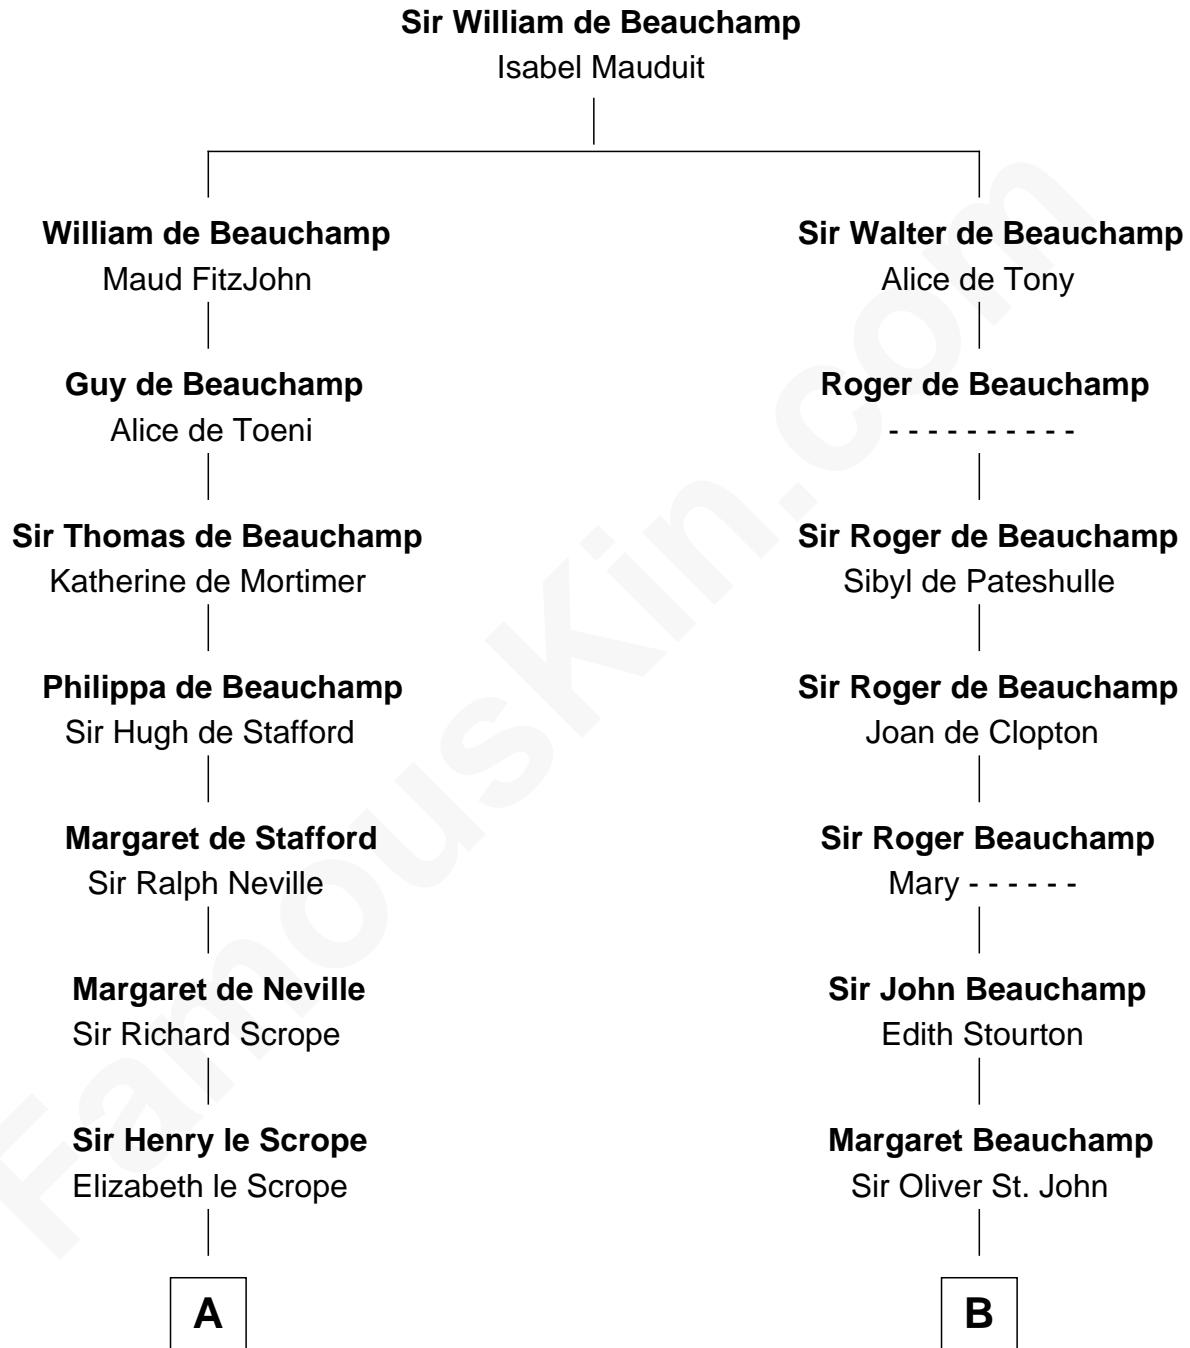

FamousKin.com
Relationship Chart of
Admiral Richard Byrd
Polar Explorer

20th cousin 1 time removed of

Liz Claiborne

Fashion Designer and Founder of Liz Claiborne Inc.

C

Anne Harrison
Richard Evelyn Byrd

Col. William Byrd
Jane Meriwether Rivers

Richard Evelyn Byrd
Eleanor Bolling Flood

Admiral Richard Byrd
Polar Explorer

D

William Charles Cole Claiborne
Clarisse Duralde

William Charles Cole Claiborne
Louise de Balathier

Fernand Claiborne
Marie Louise Villeré