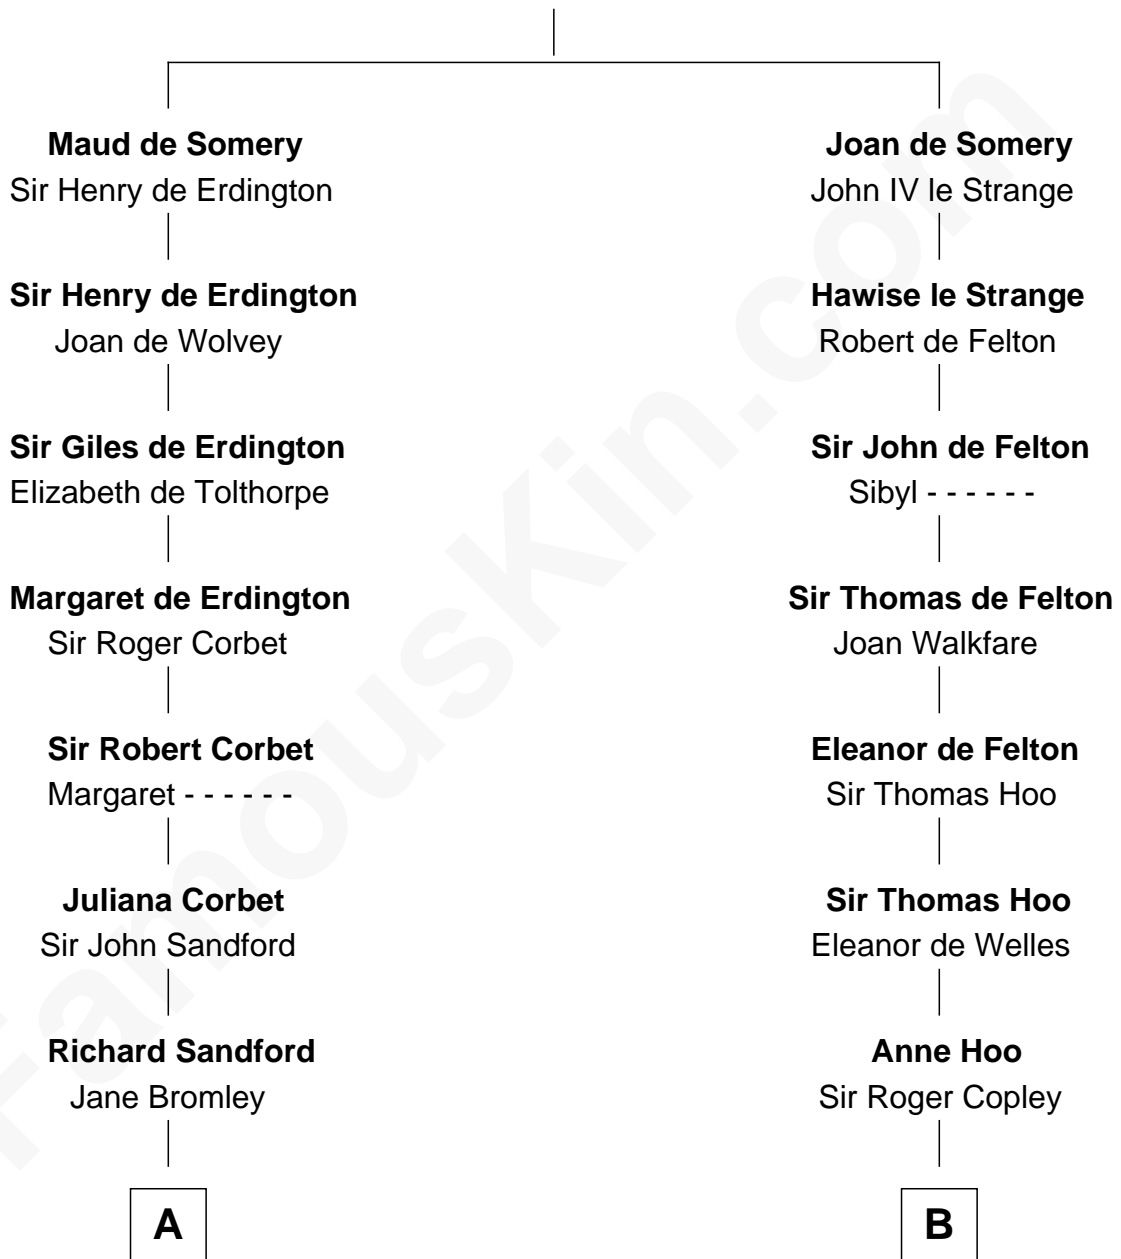

FamousKin.com
Relationship Chart of
Admiral Richard Byrd
Polar Explorer

17th cousin 3 times removed of
William C. C. Claiborne
1st Governor of Louisiana

Sir Roger de Somery
 Nichole d'Aubenev

C

—
Anne Harrison

Richard Evelyn Byrd

—
Col. William Byrd

Jane Meriwether Rivers

—
Richard Evelyn Byrd

Eleanor Bolling Flood

—
Admiral Richard Byrd

Polar Explorer

FamousKin.com