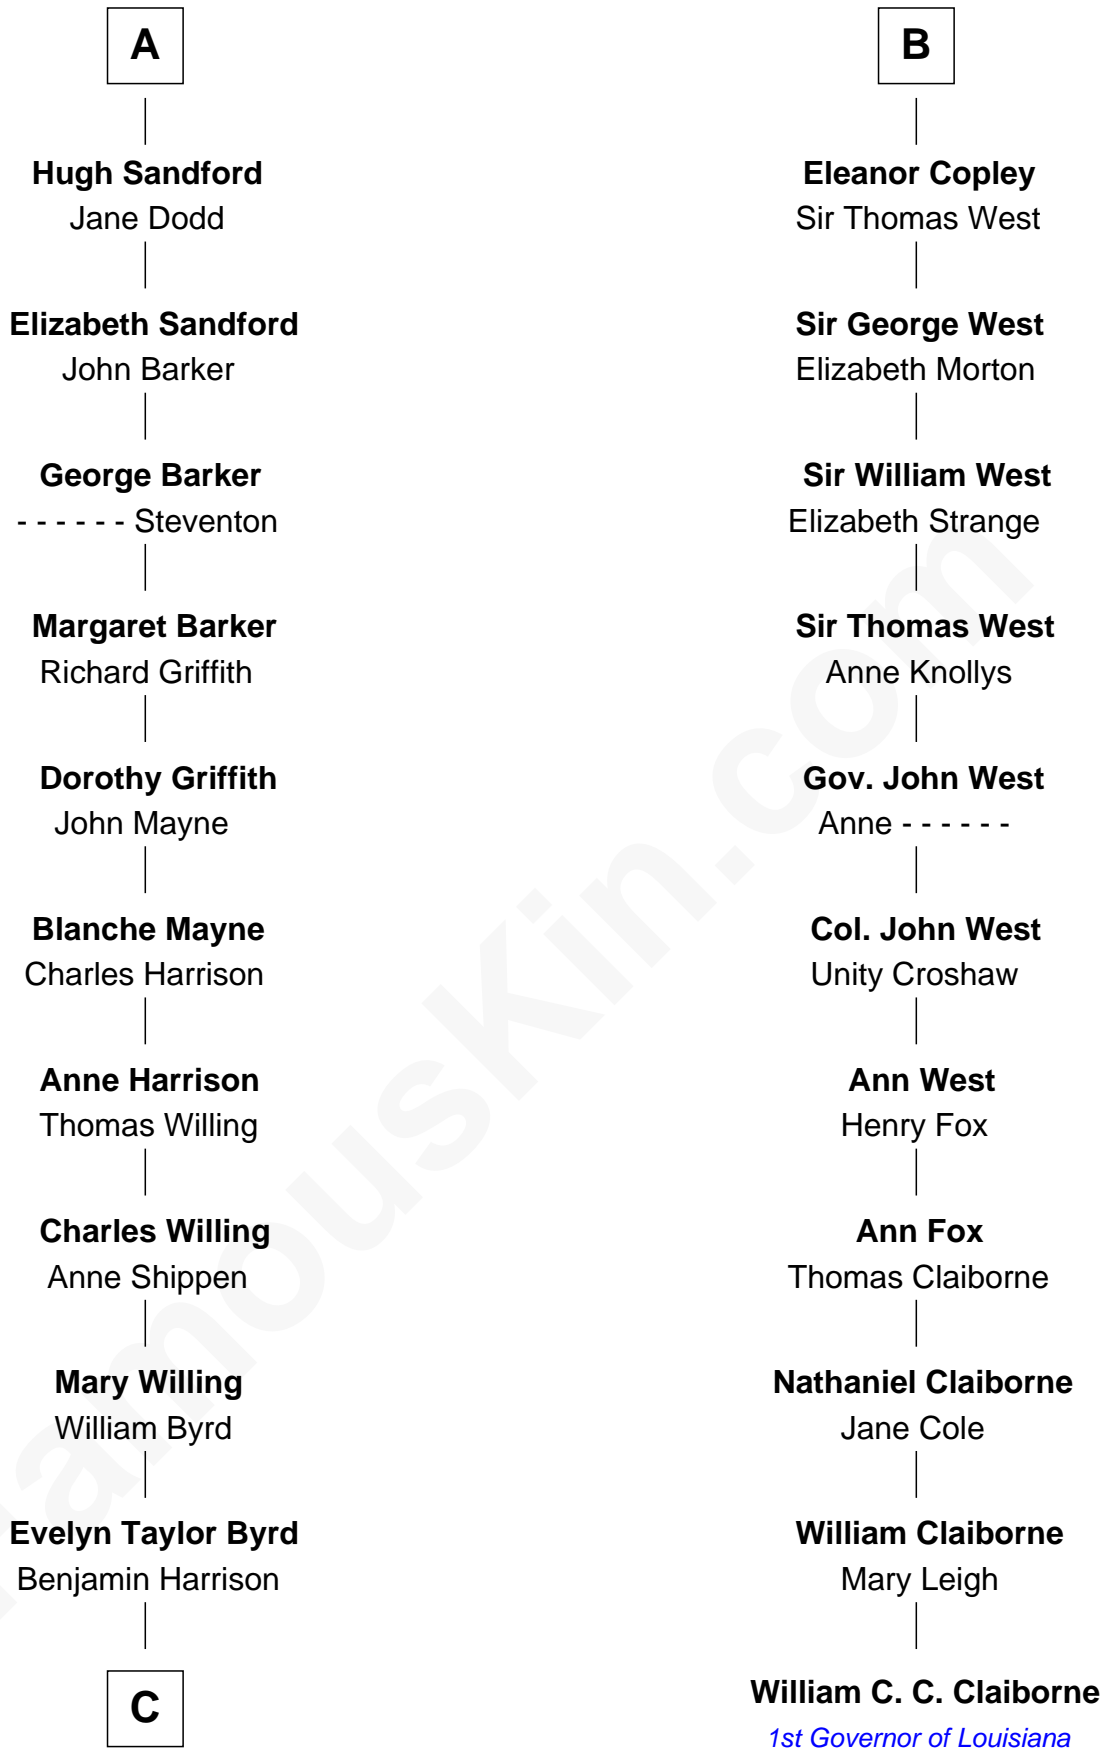

FamousKin.com
Relationship Chart of
Admiral Richard Byrd
Polar Explorer

17th cousin 3 times removed of
William C. C. Claiborne
1st Governor of Louisiana

Sir Roger de Somery
 Nichole d'Aubenev

C

—
Anne Harrison

Richard Evelyn Byrd

—
Col. William Byrd

Jane Meriwether Rivers

—
Richard Evelyn Byrd

Eleanor Bolling Flood

—
Admiral Richard Byrd

Polar Explorer

FamousKin.com