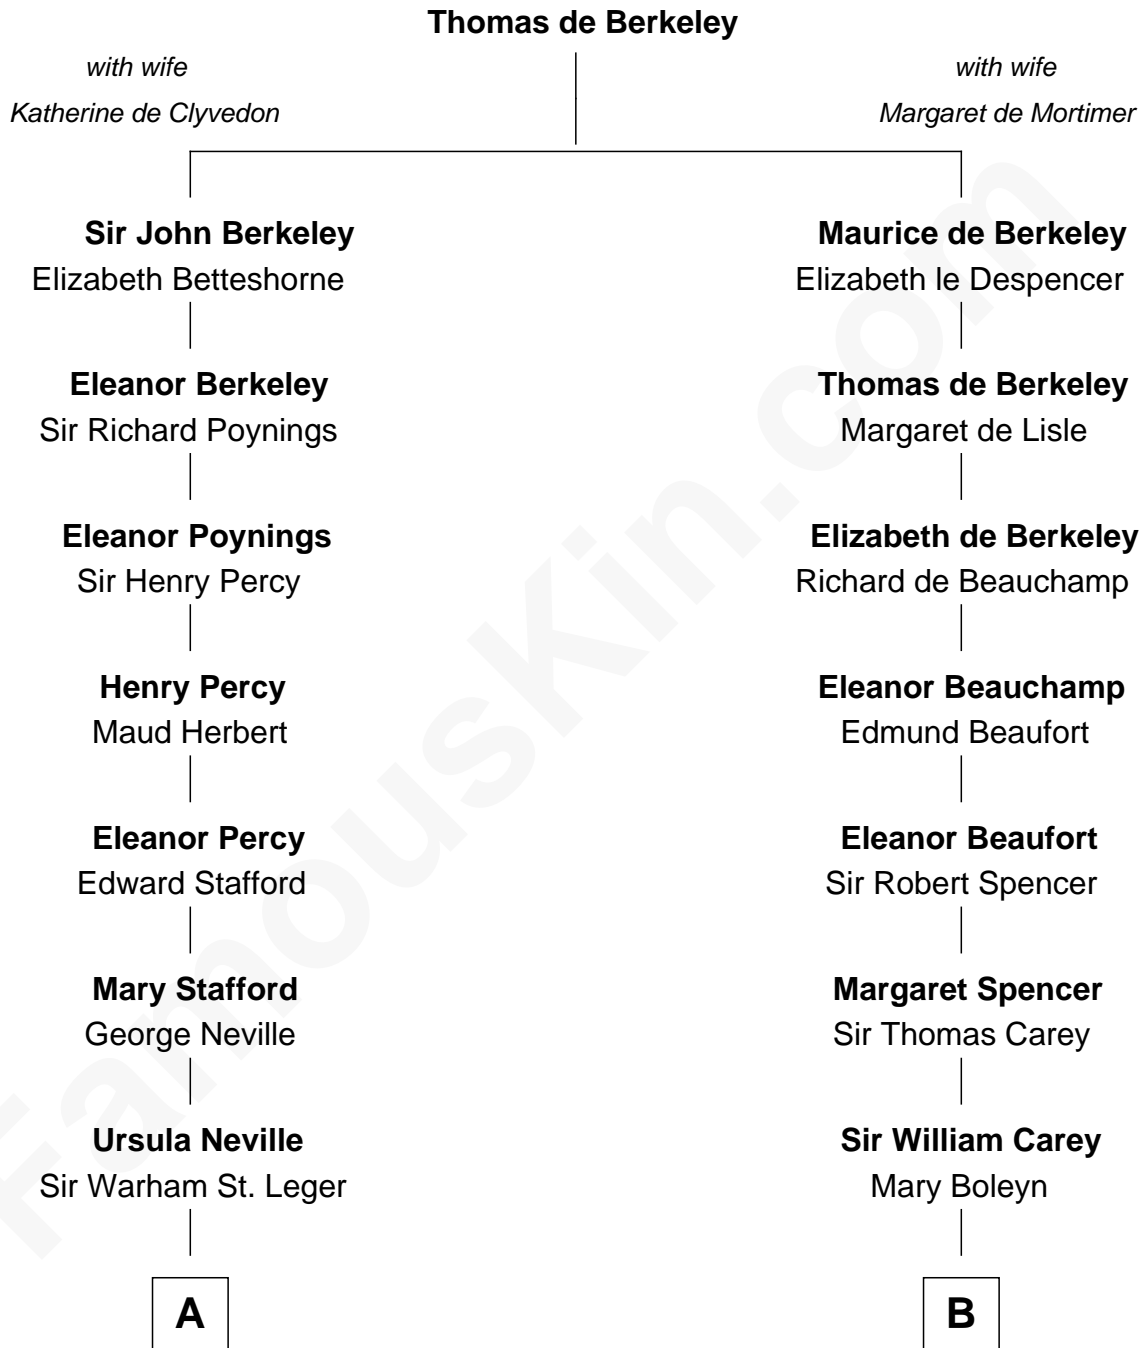

FamousKin.com
Relationship Chart of
Admiral Richard Byrd
Polar Explorer

15th cousin 3 times removed of
William C. C. Claiborne
1st Governor of Louisiana

C

Richard Evelyn Byrd

Eleanor Bolling Flood

Admiral Richard Byrd

Polar Explorer

FamousKin.com