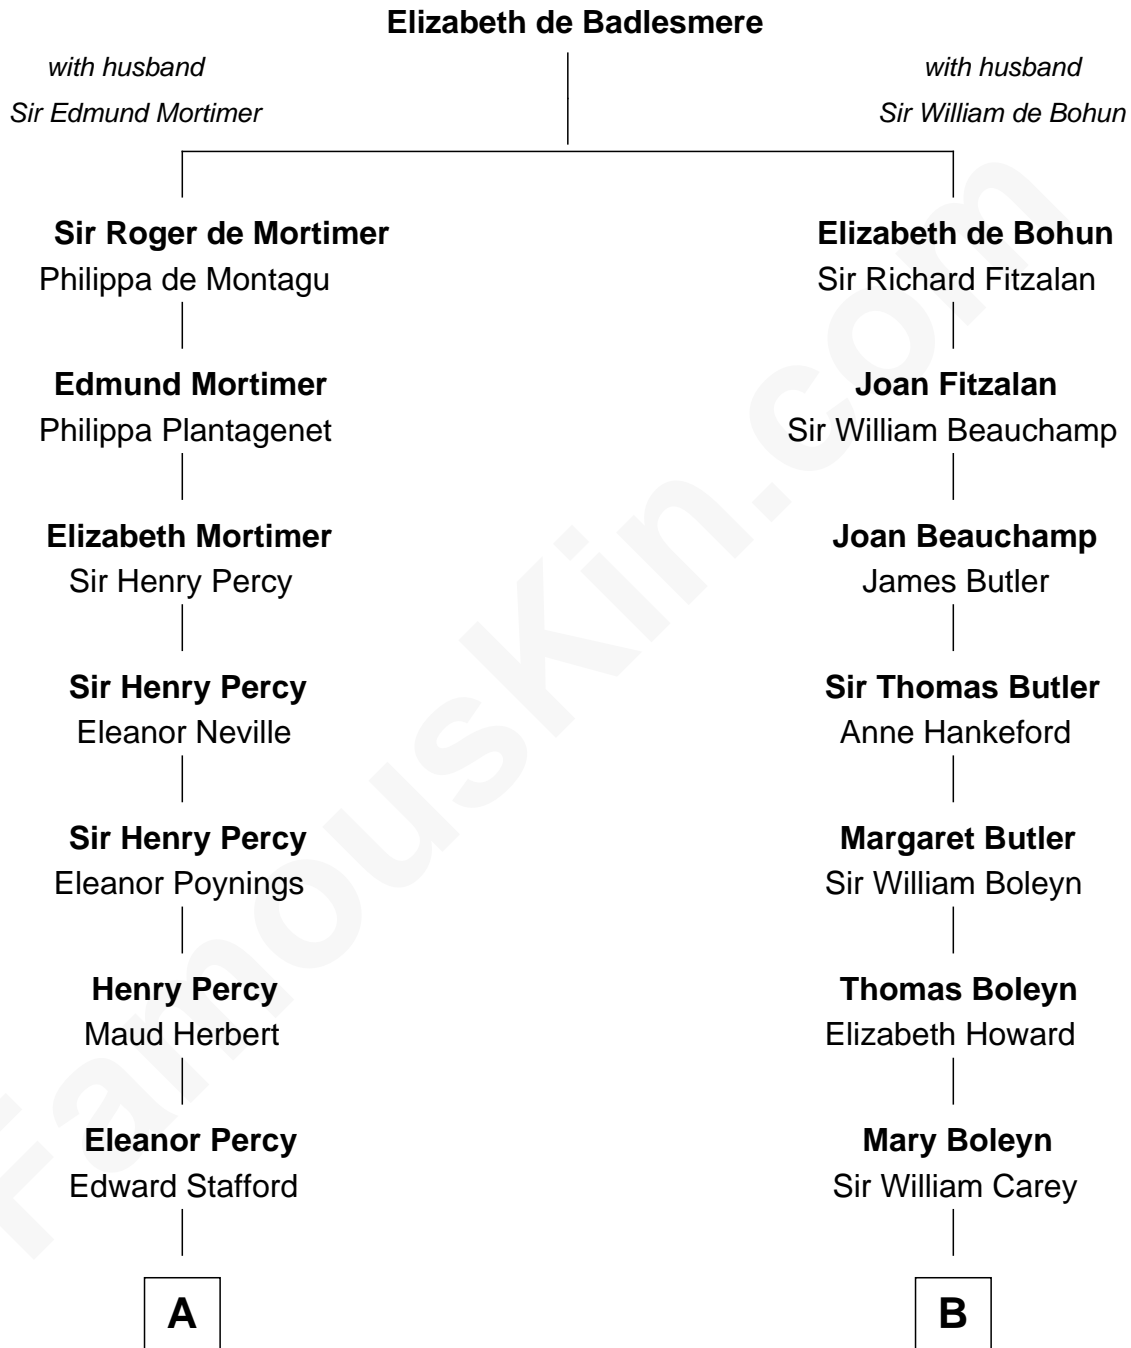

FamousKin.com
Relationship Chart of
Admiral Richard Byrd
Polar Explorer

15th cousin 5 times removed of
William C. C. Claiborne
1st Governor of Louisiana

C

Richard Evelyn Byrd

Anne Harrison

Col. William Byrd

Jane Meriwether Rivers

Richard Evelyn Byrd

Eleanor Bolling Flood

Admiral Richard Byrd

Polar Explorer

FamousKin.com