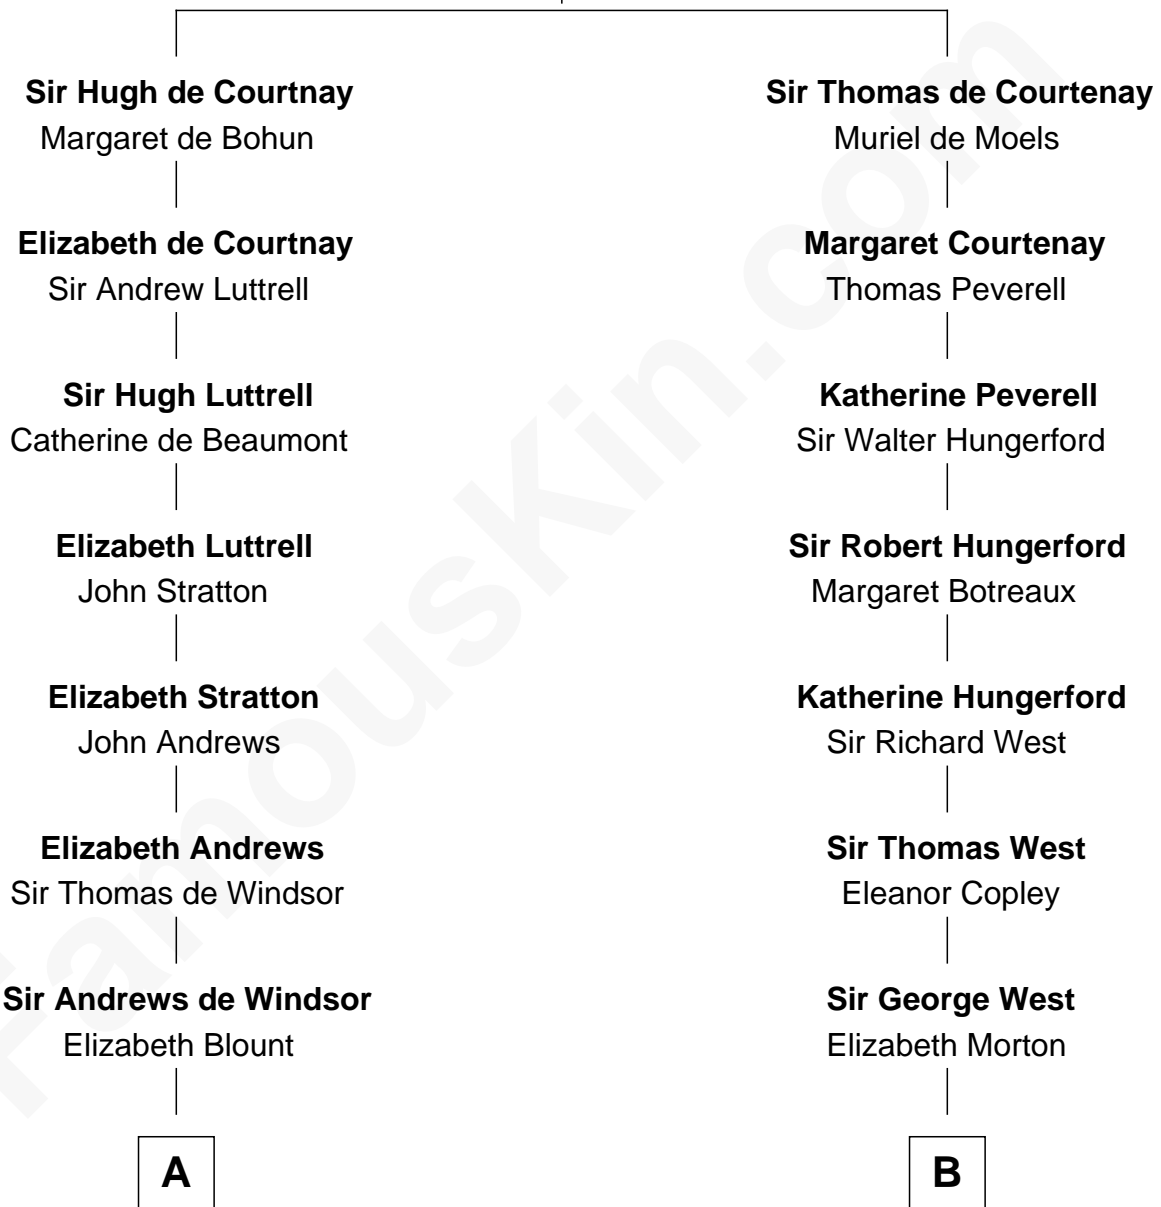

FamousKin.com
Relationship Chart of
Admiral Richard Byrd
Polar Explorer

15th cousin 3 times removed of
William C. C. Claiborne
1st Governor of Louisiana

Sir Hugh de Courtenay
 Agnes de St. John

C

Richard Evelyn Byrd
Eleanor Bolling Flood

Admiral Richard Byrd
Polar Explorer

FamousKin.com