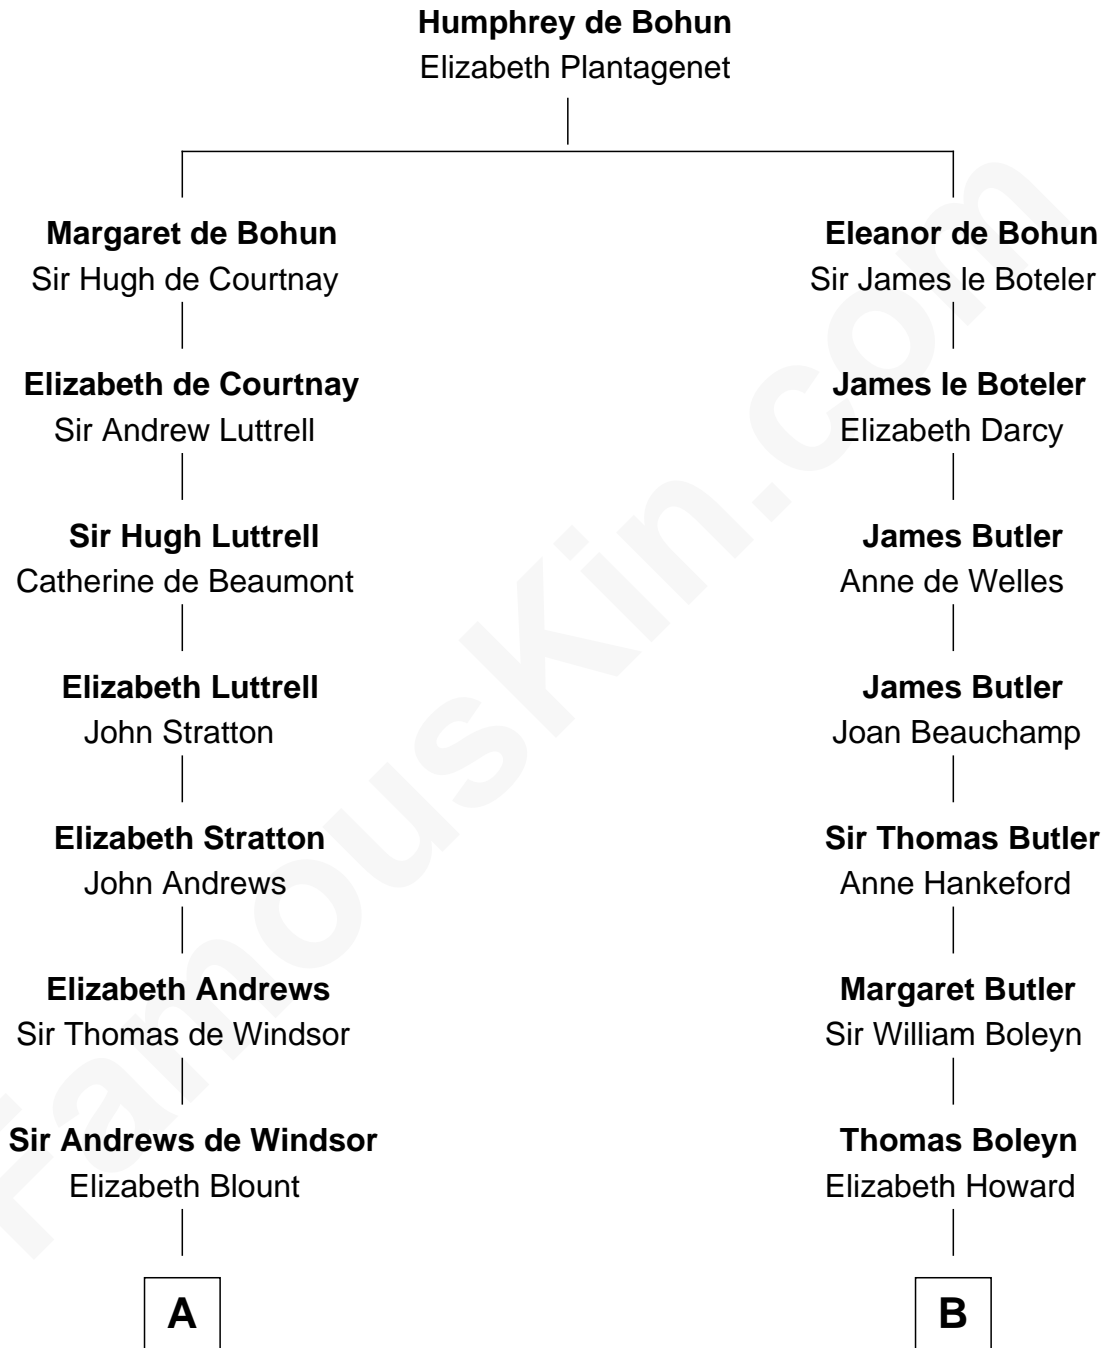

FamousKin.com
Relationship Chart of
Admiral Richard Byrd
Polar Explorer

16th cousin 2 times removed of
William C. C. Claiborne
1st Governor of Louisiana

C

Richard Evelyn Byrd

Eleanor Bolling Flood

Admiral Richard Byrd

Polar Explorer

FamousKin.com