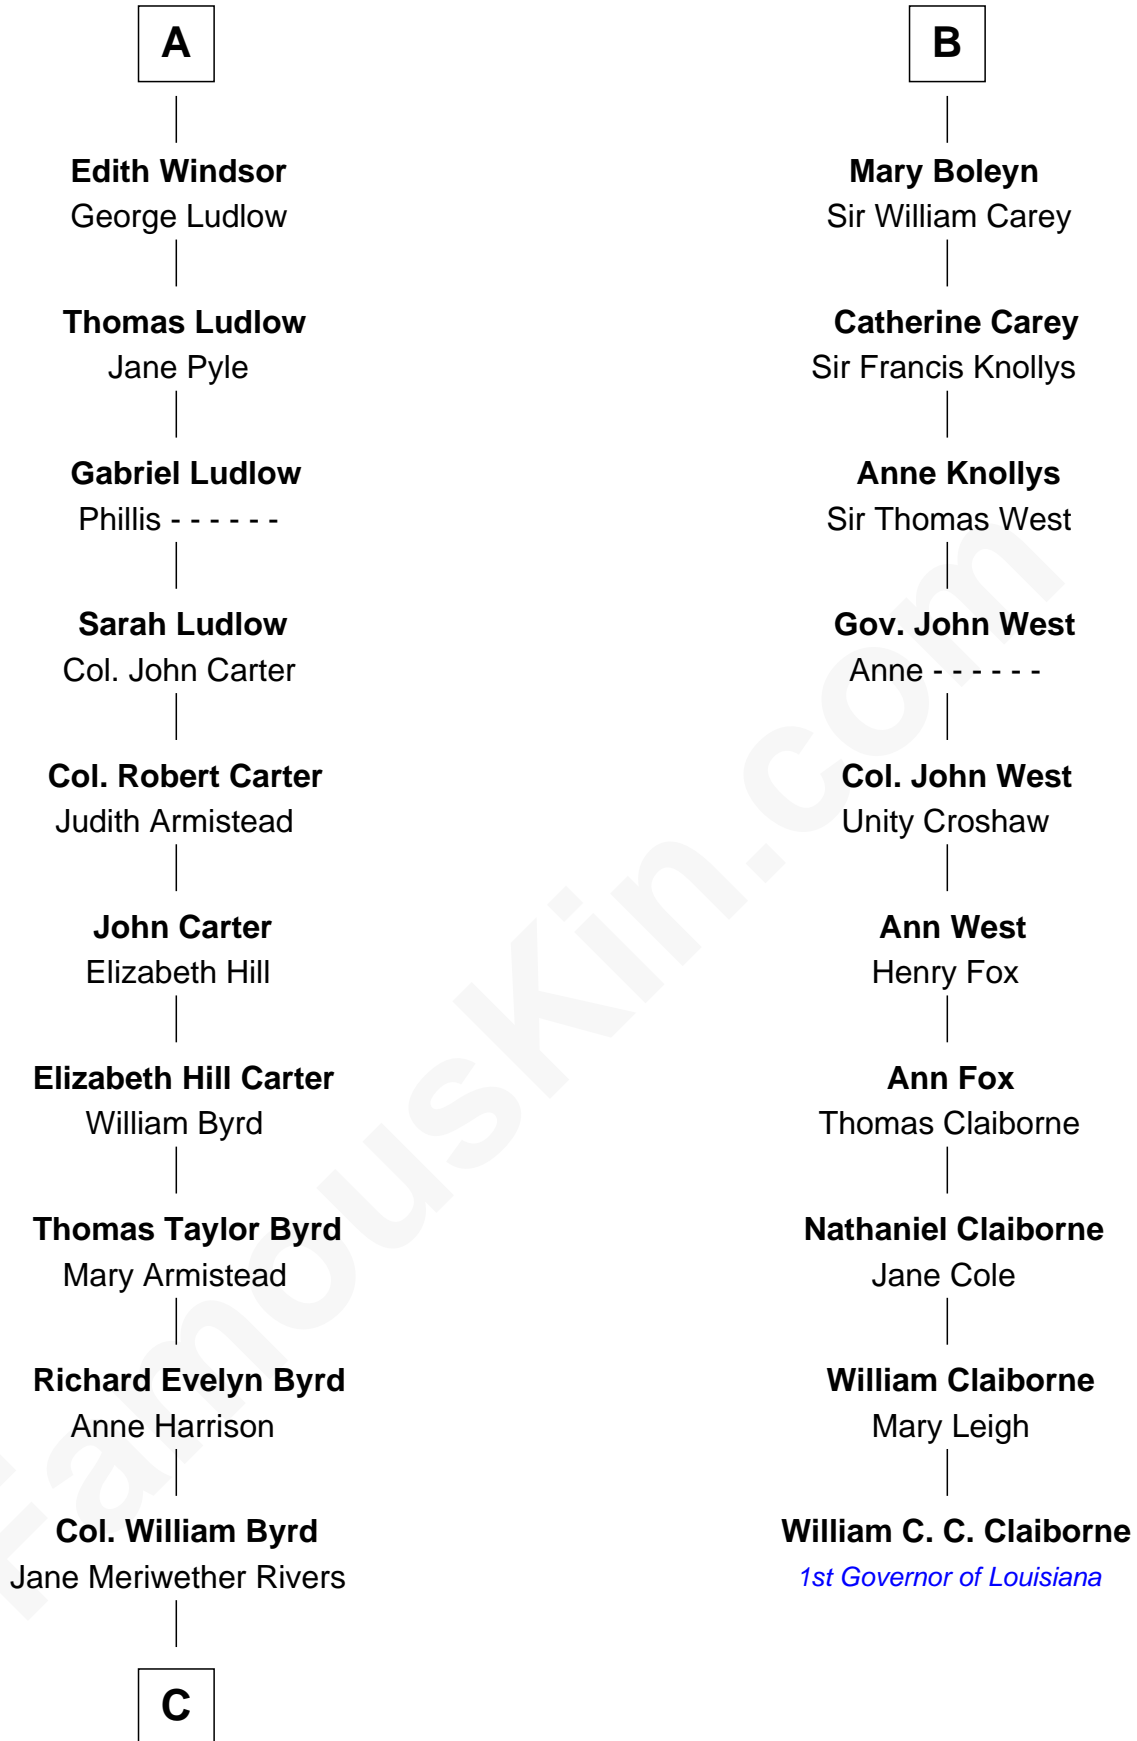

FamousKin.com
Relationship Chart of
Admiral Richard Byrd
Polar Explorer

16th cousin 2 times removed of
William C. C. Claiborne
1st Governor of Louisiana

C

Richard Evelyn Byrd

Eleanor Bolling Flood

Admiral Richard Byrd

Polar Explorer

FamousKin.com