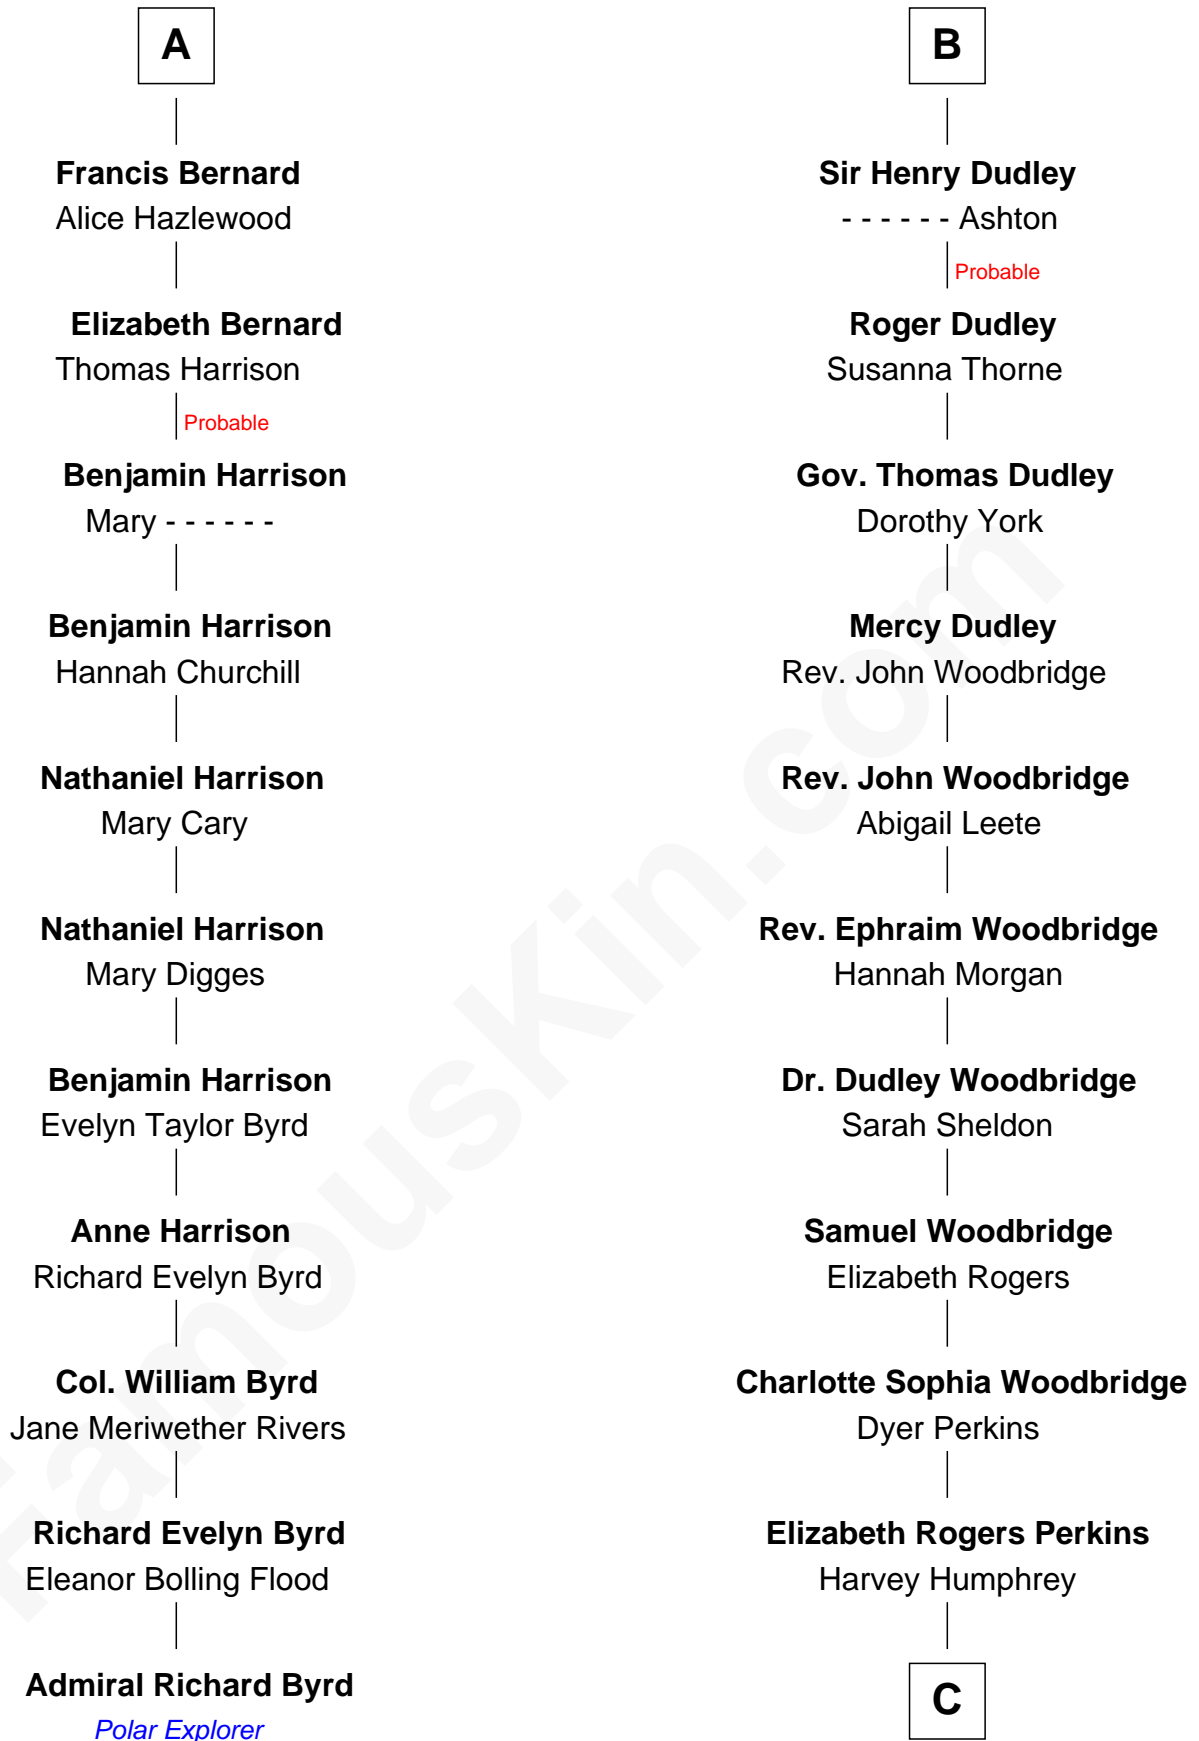

FamousKin.com
Relationship Chart of
Admiral Richard Byrd
Polar Explorer

17th cousin 2 times removed of

Humphrey Bogart
Movie Actor

C

John Perkins Humphrey

Frances Dewey Churchill

Maud Humphrey

Dr. Belmont Deforest Bogart