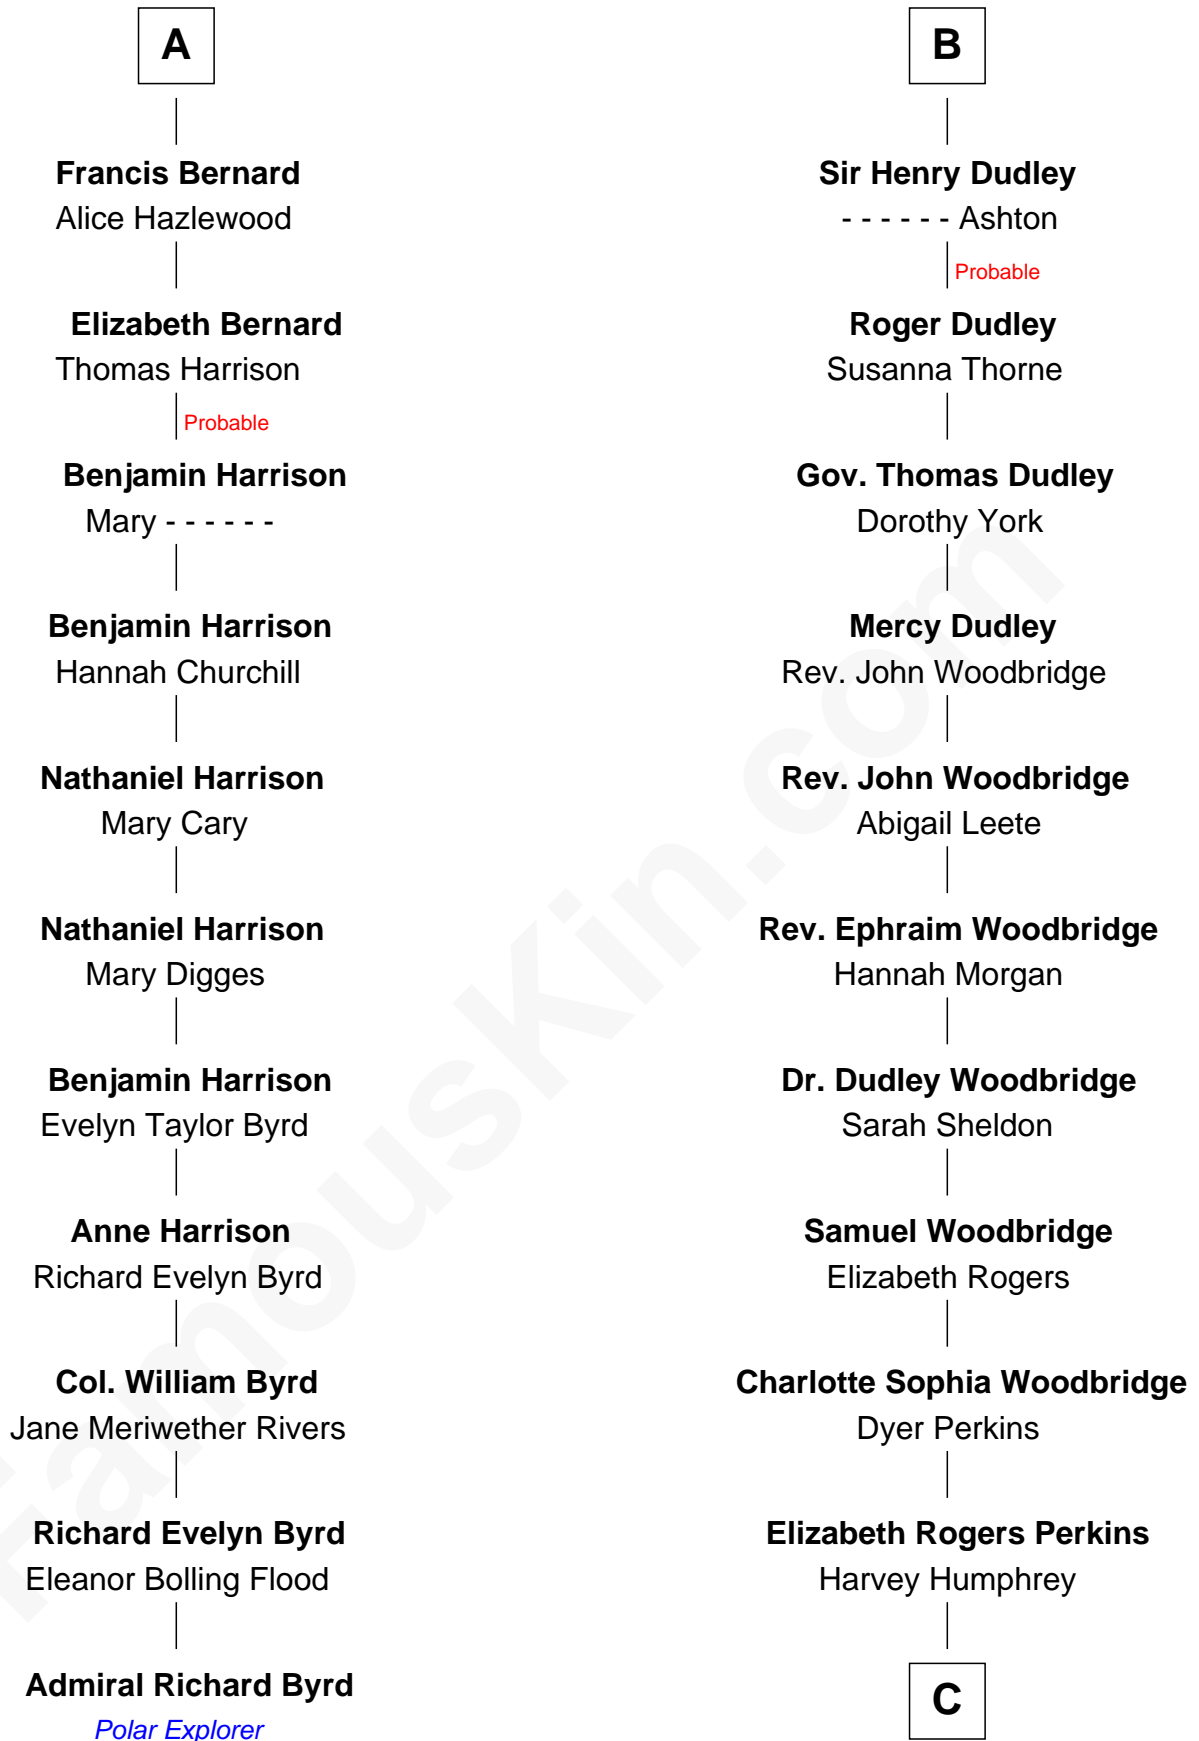

**FamousKin.com**  
**Relationship Chart of**  
**Admiral Richard Byrd**  
*Polar Explorer*

17th cousin 2 times removed of

**Humphrey Bogart**  
*Movie Actor*

**C**

**John Perkins Humphrey**

Frances Dewey Churchill

**Maud Humphrey**

Dr. Belmont Deforest Bogart

**Humphrey Bogart**

*Movie Actor*

FamousKin.com