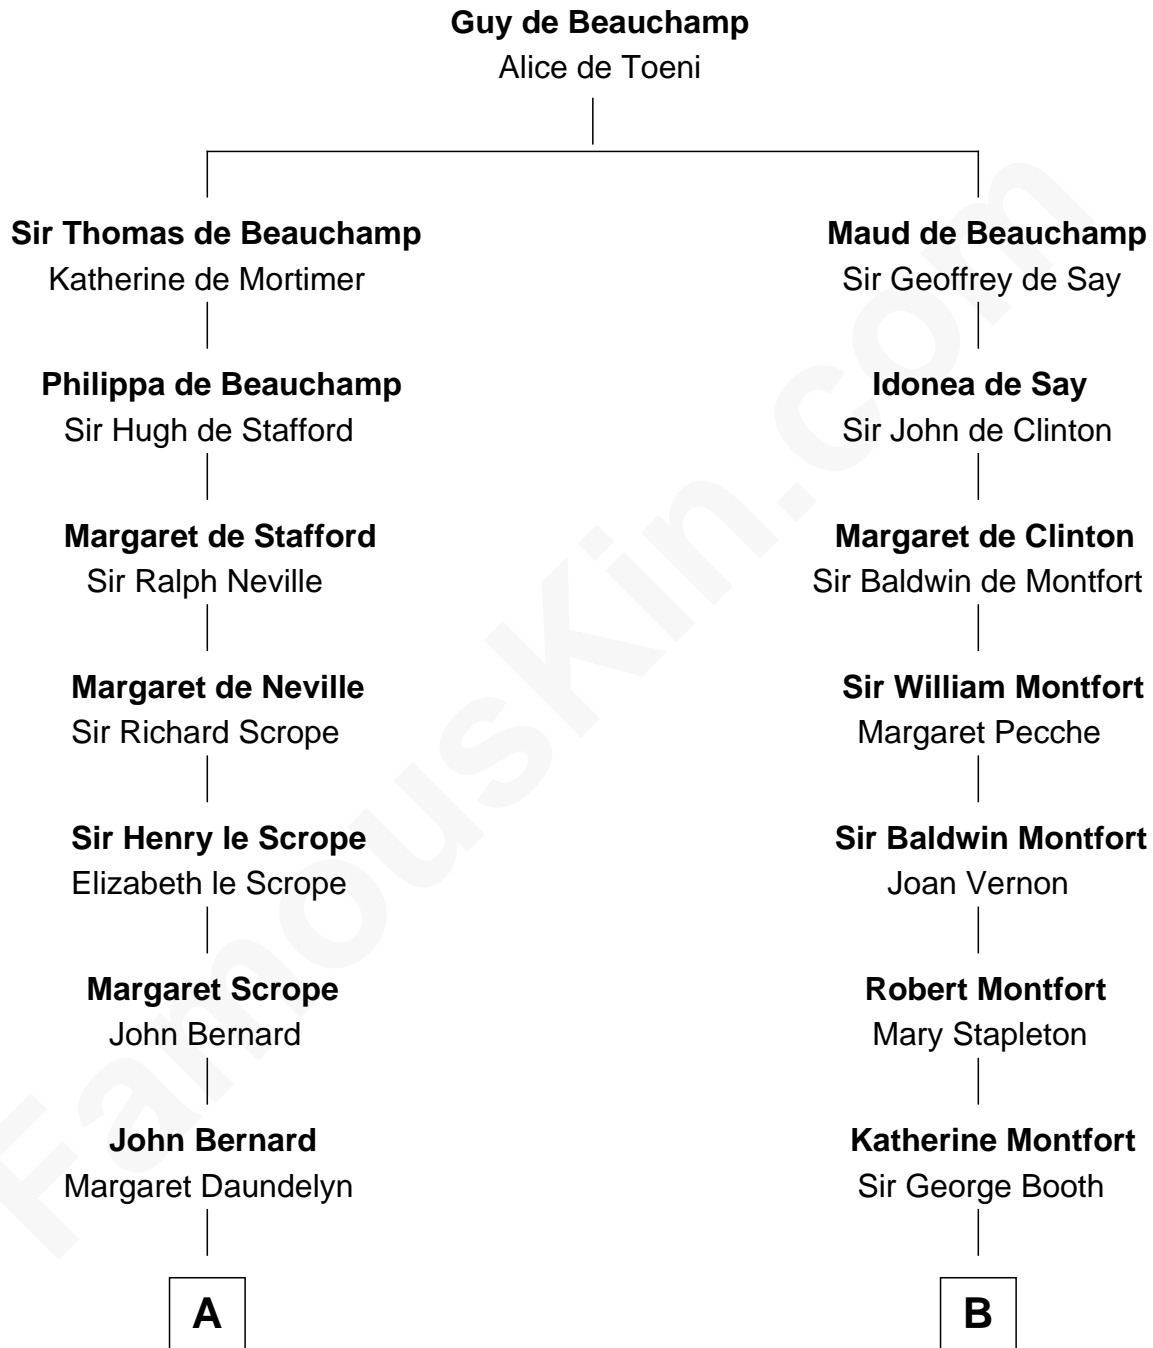

FamousKin.com
Relationship Chart of
Admiral Richard Byrd
Polar Explorer

18th cousin 3 times removed of
Humphrey Bogart
Movie Actor

C

Richard Evelyn Byrd
Eleanor Bolling Flood

Admiral Richard Byrd
Polar Explorer

D

Rachel Doud
Jonathan Humphrey

Harvey Humphrey
Elizabeth Rogers Perkins

John Perkins Humphrey
Frances Dewey Churchill

Maud Humphrey
Dr. Belmont Deforest Bogart

Humphrey Bogart
Movie Actor

FamousKin.com