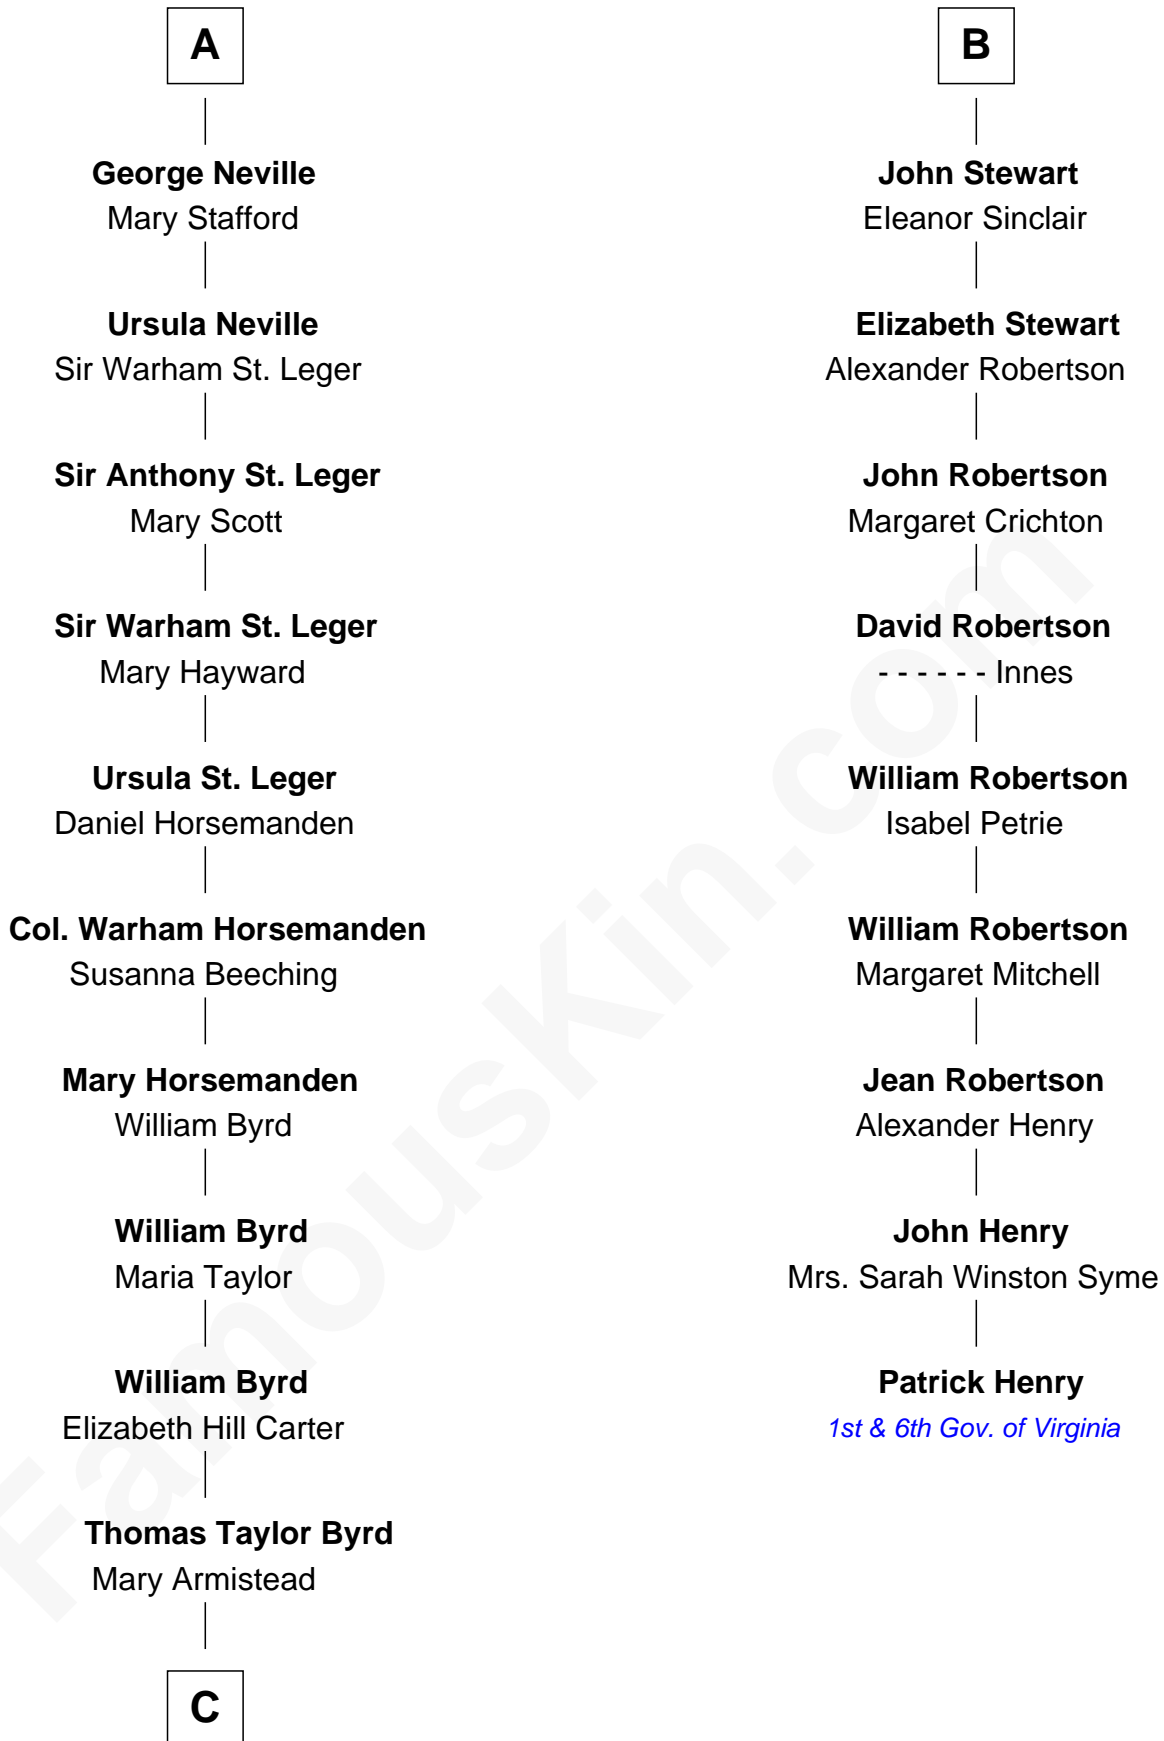

FamousKin.com
Relationship Chart of
Admiral Richard Byrd
Polar Explorer

15th cousin 5 times removed of
Patrick Henry
1st and 6th Governor of Virginia

C

Richard Evelyn Byrd

Anne Harrison

Col. William Byrd

Jane Meriwether Rivers

Richard Evelyn Byrd

Eleanor Bolling Flood

Admiral Richard Byrd

Polar Explorer

FamousKin.com