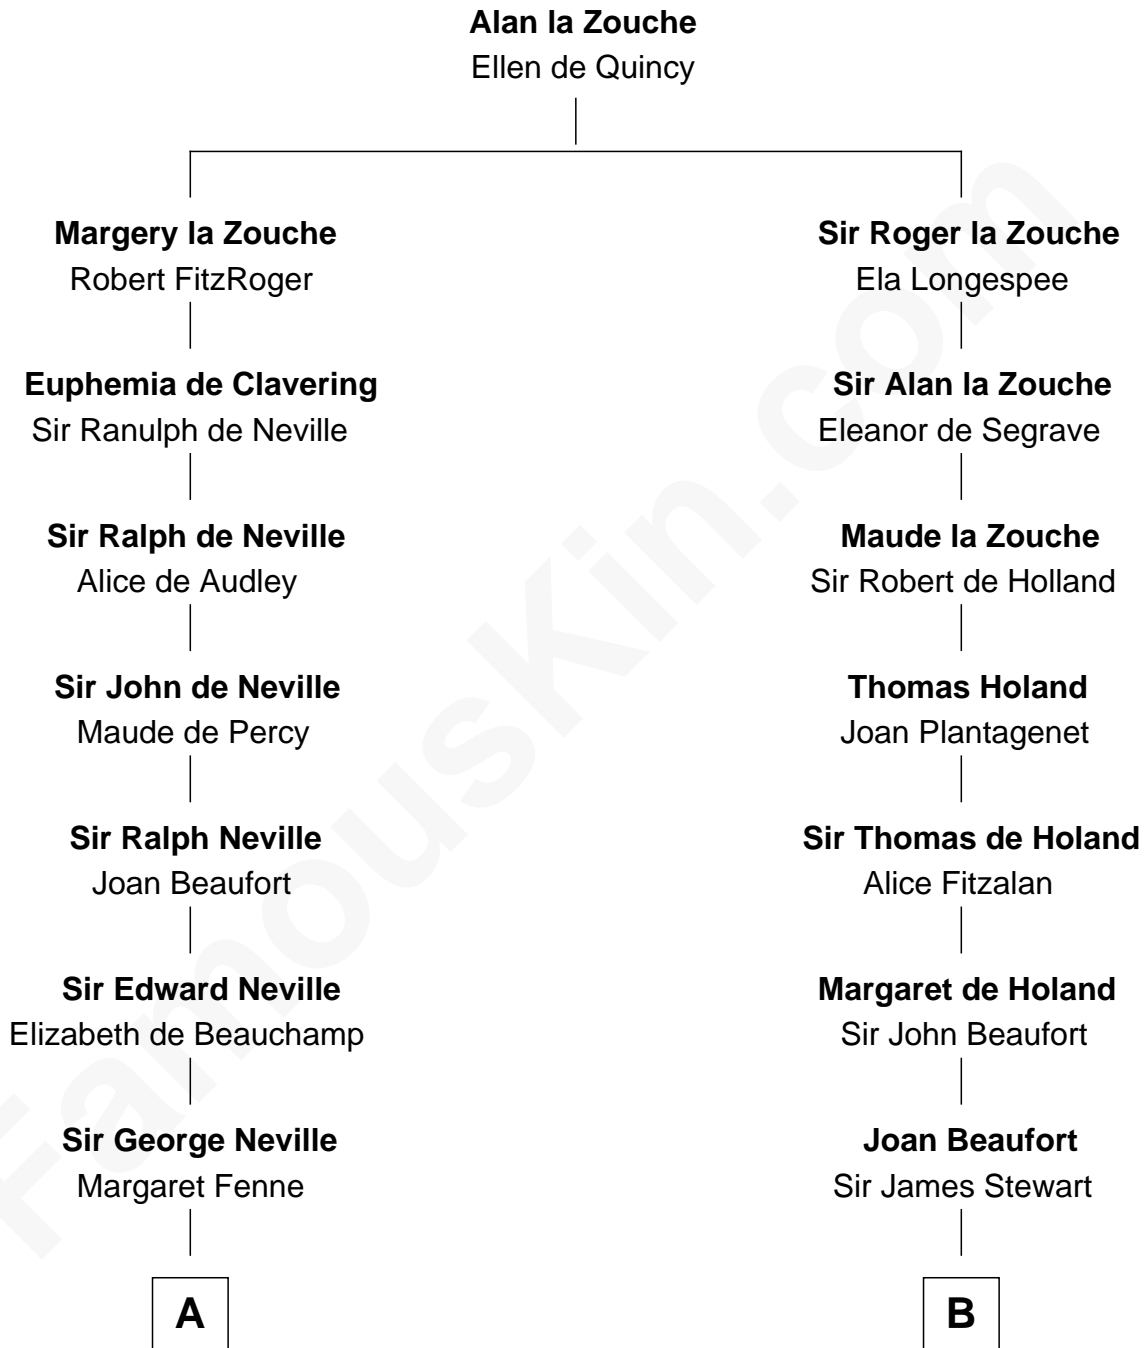

FamousKin.com
Relationship Chart of
Admiral Richard Byrd
Polar Explorer

15th cousin 5 times removed of
Patrick Henry
1st and 6th Governor of Virginia

C

Richard Evelyn Byrd

Anne Harrison

Col. William Byrd

Jane Meriwether Rivers

Richard Evelyn Byrd

Eleanor Bolling Flood

Admiral Richard Byrd

Polar Explorer

FamousKin.com