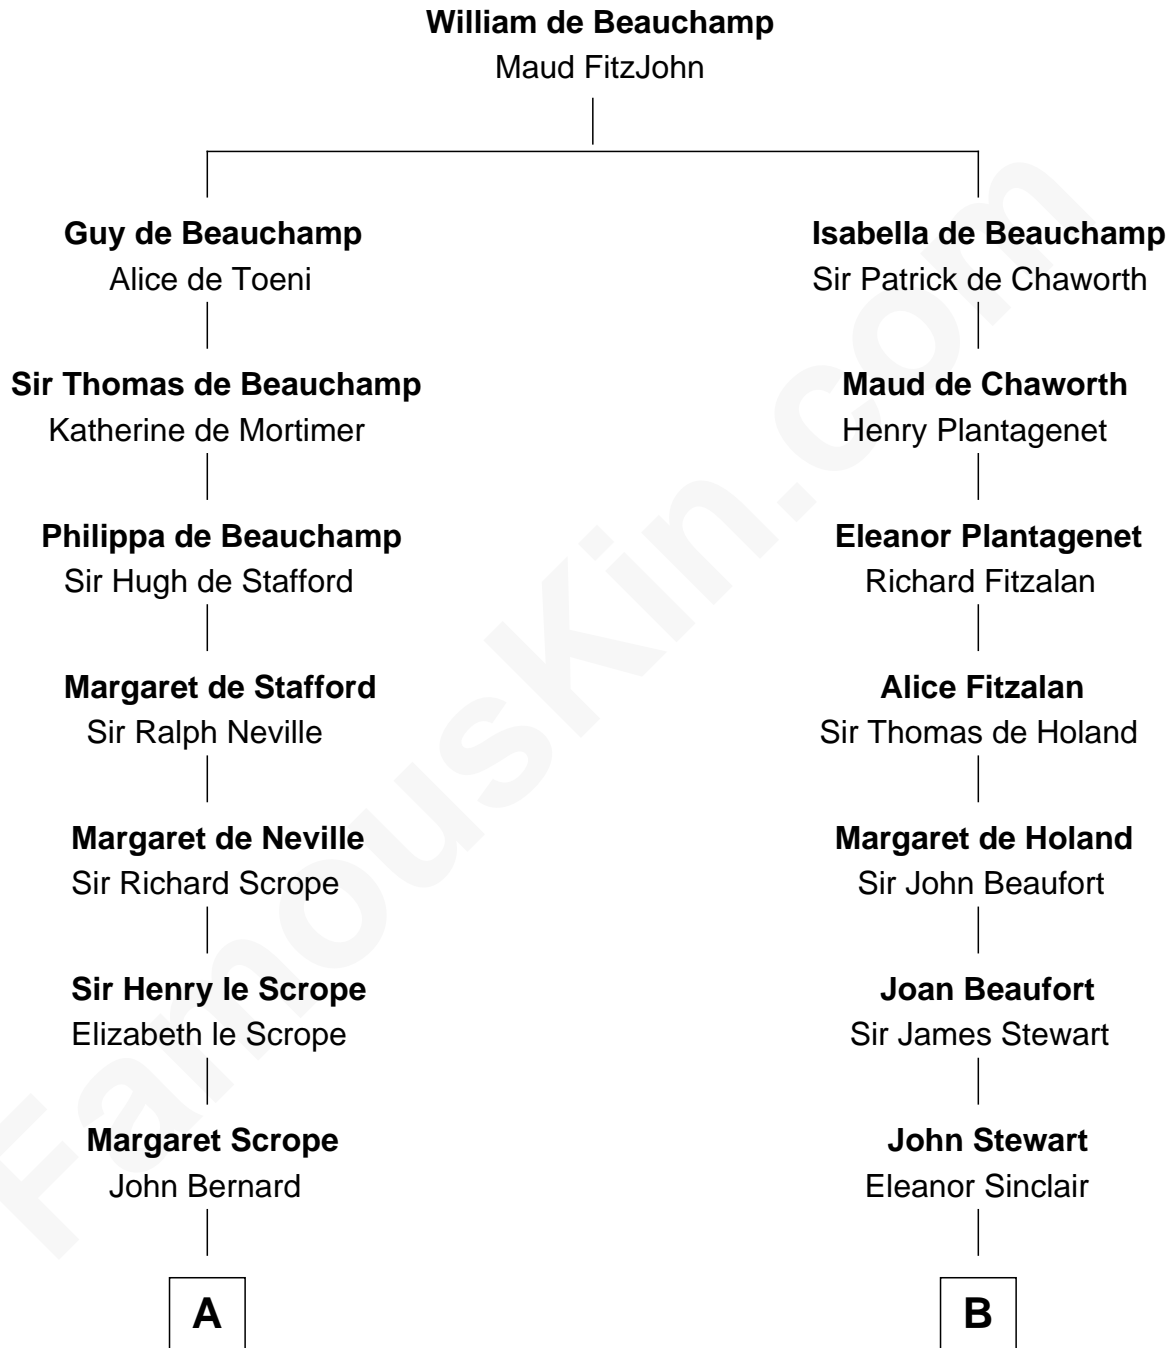

FamousKin.com
Relationship Chart of
Admiral Richard Byrd
Polar Explorer

14th cousin 5 times removed of
Patrick Henry
1st and 6th Governor of Virginia

C

Col. William Byrd
Jane Meriwether Rivers

Richard Evelyn Byrd
Eleanor Bolling Flood

Admiral Richard Byrd
Polar Explorer

FamousKin.com